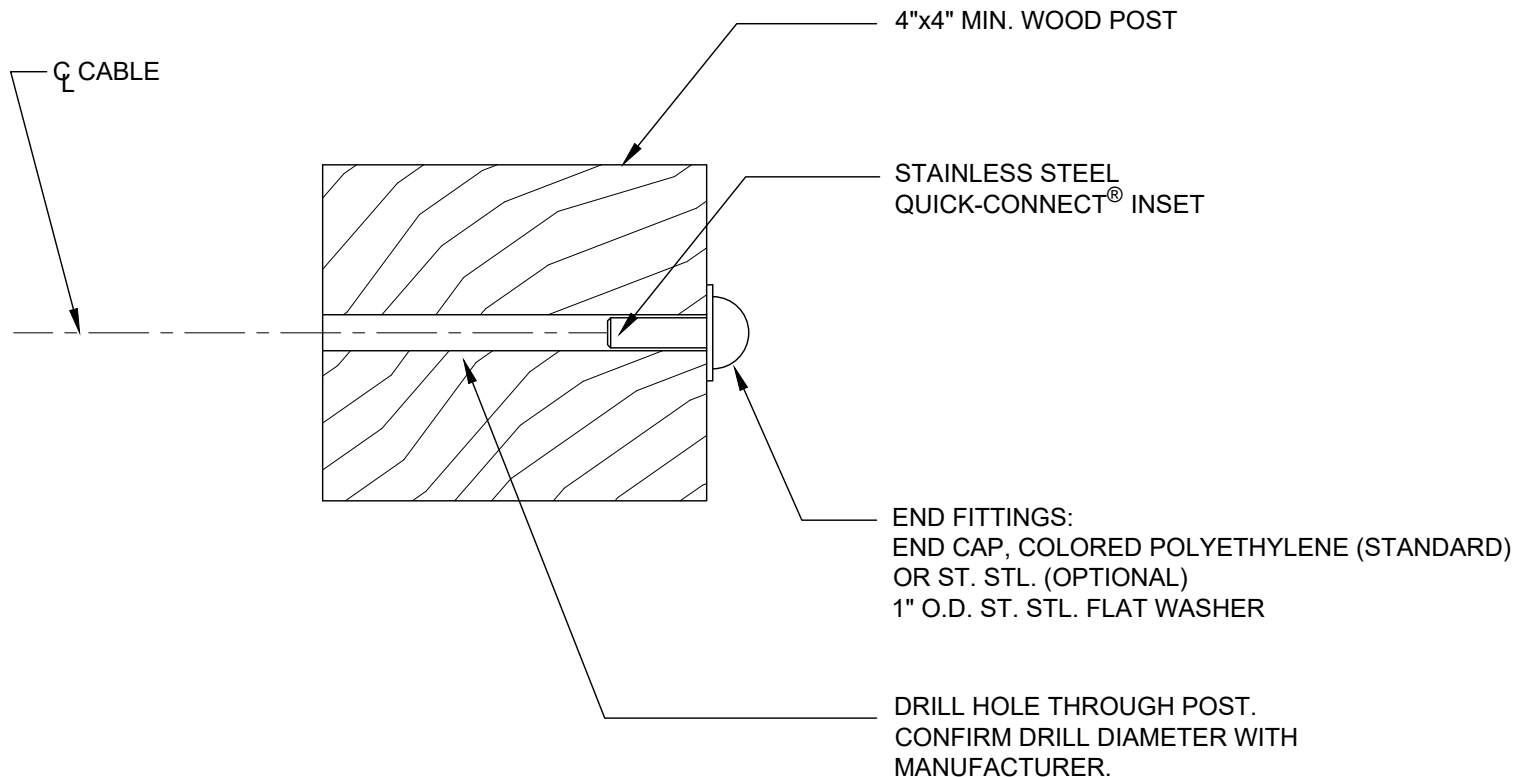

QUICK-CONNECT® INSET : WOOD POST TERMINATION

NOTE: DETAIL IS TYPICAL FOR BOTH 1/8" AND 3/16" DIAMETER CABLERAIL KITS.

CableRail Reference Drawing:
QUICK-CONNECT® FITTING IN WOOD

THIS DRAWING IS THE PROPERTY OF FEENEY INC. ANY REPRODUCTION OF THIS DOCUMENT WITHOUT THE EXPRESSED WRITTEN CONSENT OF FEENEY INC. IS STRICTLY PROHIBITED.