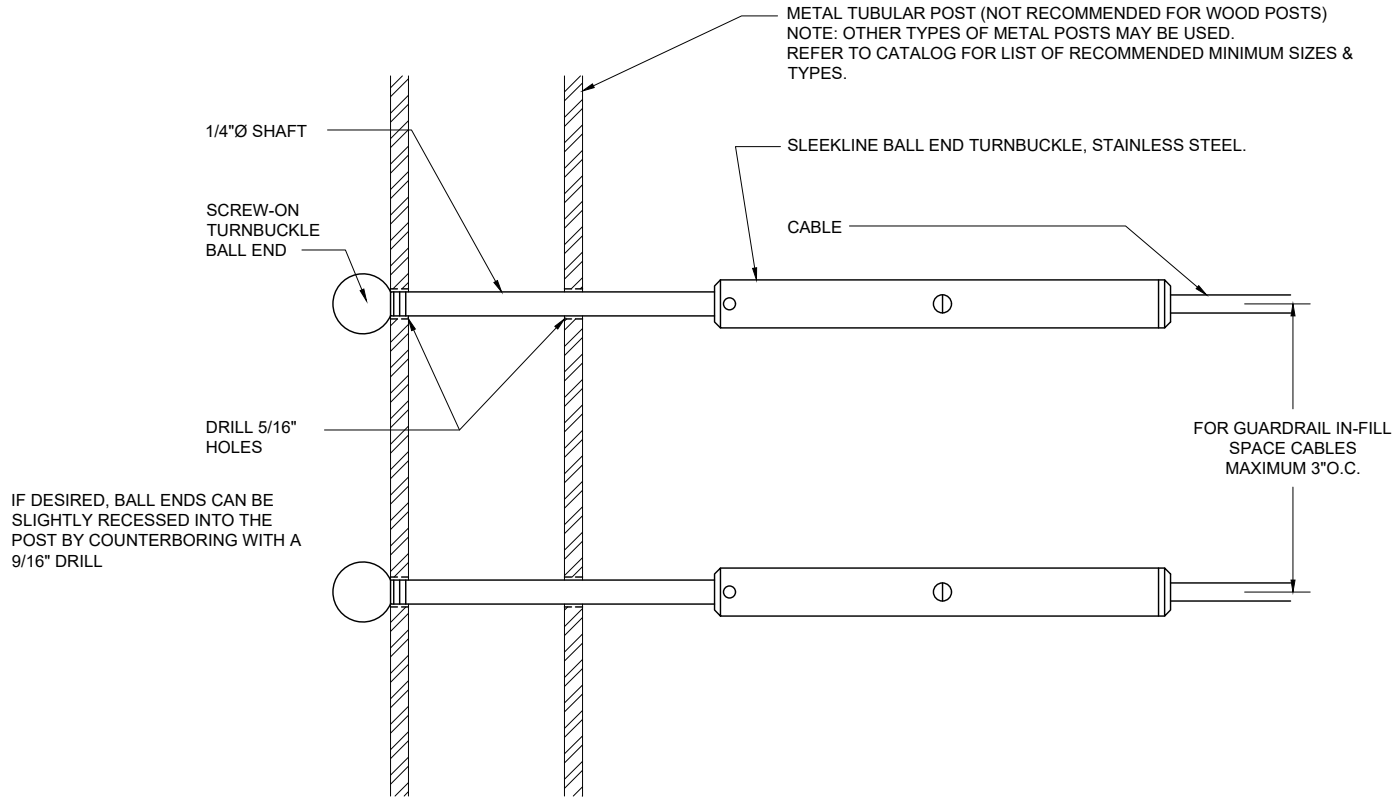

SLEEKLINE BALL END TURNBUCKLE - HORIZONTAL TERMINATION ON METAL POST
 (DETAILS TYPICAL FOR 1/8", 3/16")

CableRail Reference Drawing:
SLEEKLINE BALL END TURNBUCKLE - LEVEL TERMINATION

THIS DRAWING IS THE PROPERTY OF FEENEY INC. ANY REPRODUCTION OF THIS DOCUMENT WITHOUT THE EXPRESSED WRITTEN CONSENT OF FEENEY INC. IS STRICTLY PROHIBITED.