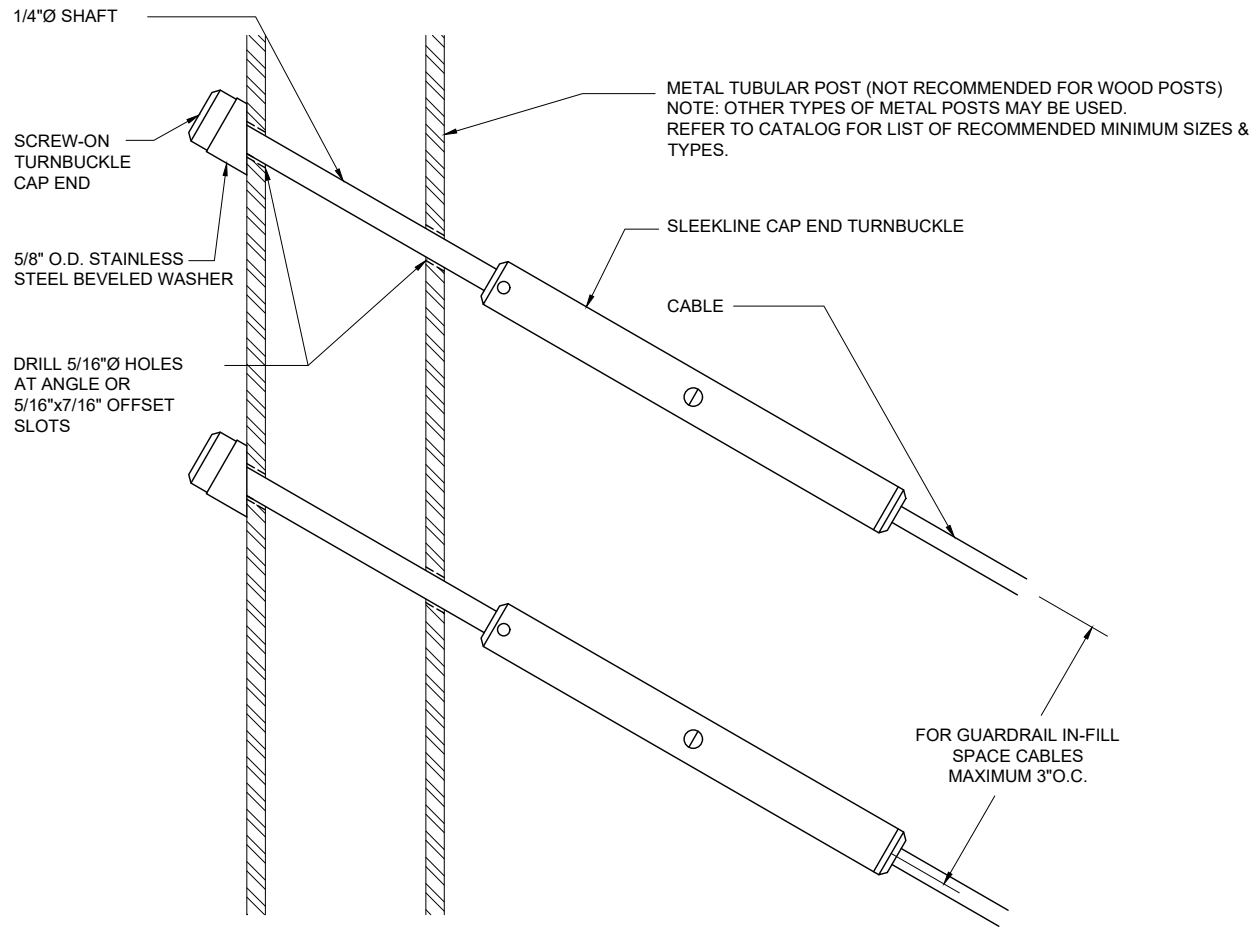

SLEEKLINE CAP END TURNBUCKLE - ANGLED TERMINATION ON METAL POST
 (DETAILS TYPICAL FOR 1/8", 3/16")

CableRail Reference Drawing:
SLEEKLINE CAP END TURNBUCKLE - STAIR TERMINATION

THIS DRAWING IS THE PROPERTY OF FEENEY INC. ANY REPRODUCTION OF THIS DOCUMENT WITHOUT THE EXPRESSED WRITTEN CONSENT OF FEENEY INC. IS STRICTLY PROHIBITED.