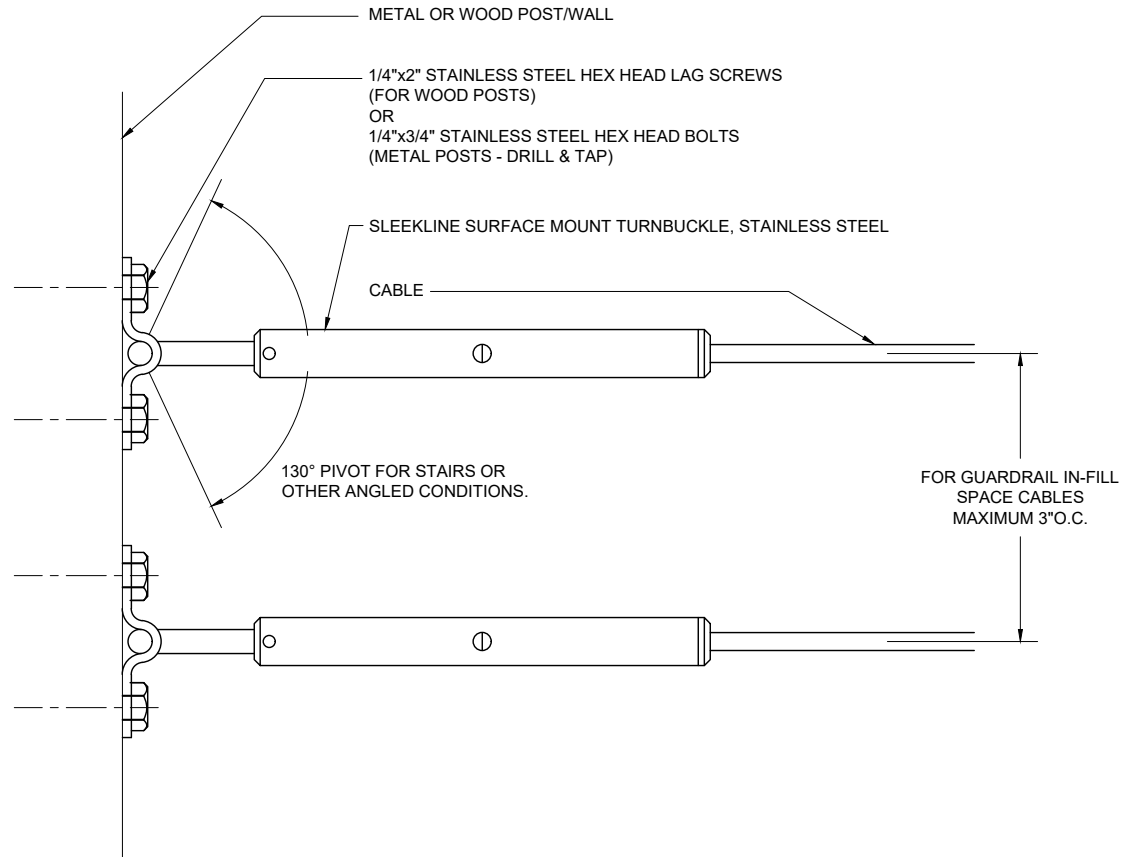

SLEEKLINE SURFACE MOUNT TURNBUCKLE - HORIZONTAL TERMINATION ON POST/WALL
 (DETAILS TYPICAL FOR 1/8", 3/16")

CableRail Reference Drawing:

SLEEKLINE SURFACE MOUNT TURNBUCKLE - LEVEL TERMINATION

THIS DRAWING IS THE PROPERTY OF FEENEY INC. ANY REPRODUCTION OF THIS DOCUMENT WITHOUT THE EXPRESSED WRITTEN CONSENT OF FEENEY INC. IS STRICTLY PROHIBITED.