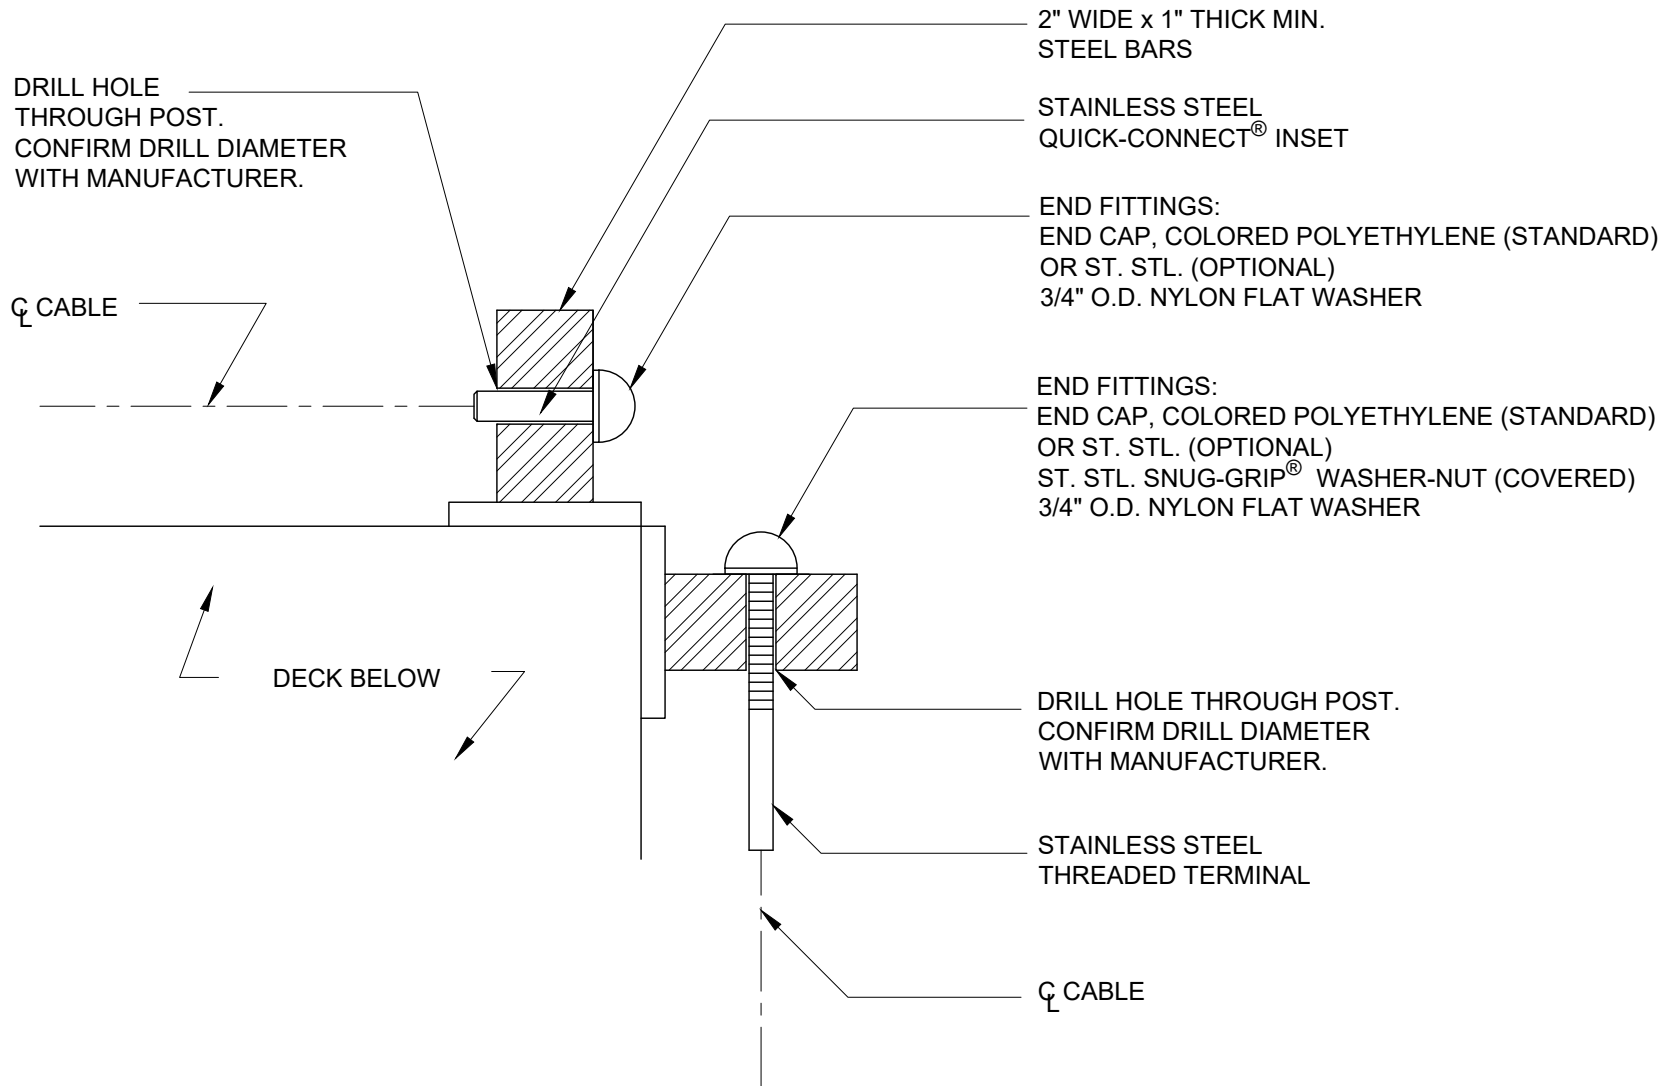

NOTE: DETAIL IS TYPICAL FOR 1/8", 3/16" AND 1/4" DIAMETER CABLERAIL KITS.

CableRail Reference Drawing:

TERMINATIONS IN DOUBLE CORNER STEEL FLAT BAR POSTS

THIS DRAWING IS THE PROPERTY OF FEENEY INC. ANY REPRODUCTION OF THIS DOCUMENT WITHOUT THE EXPRESSED WRITTEN CONSENT OF FEENEY INC. IS STRICTLY PROHIBITED.