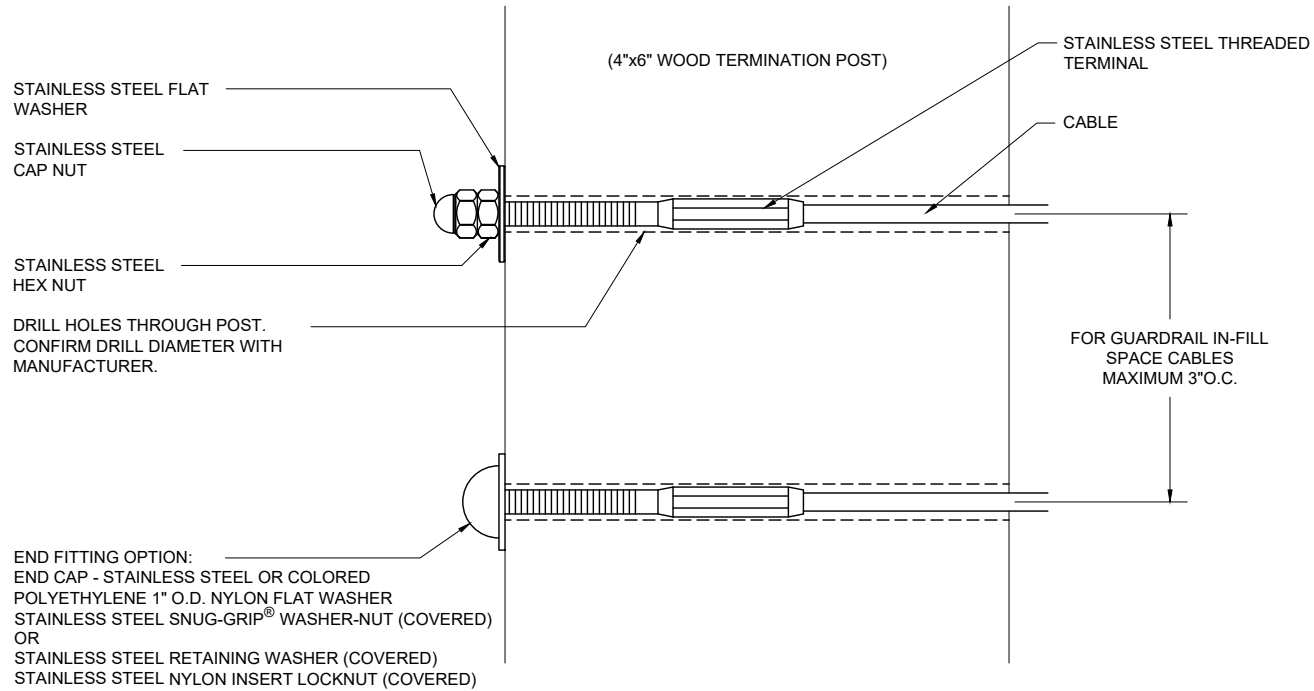

THREADED TERMINAL - HORIZONTAL TERMINATION ON WOOD POST
(DETAILS TYPICAL FOR 1/8", 3/16" & 1/4" CABLE)

CableRail Reference Drawing:

THREADED TERMINAL - LEVEL TERMINATION IN WOOD POSTS

THIS DRAWING IS THE PROPERTY OF FEENEY INC. ANY REPRODUCTION OF THIS DOCUMENT WITHOUT THE EXPRESSED WRITTEN CONSENT OF FEENEY INC. IS STRICTLY PROHIBITED.