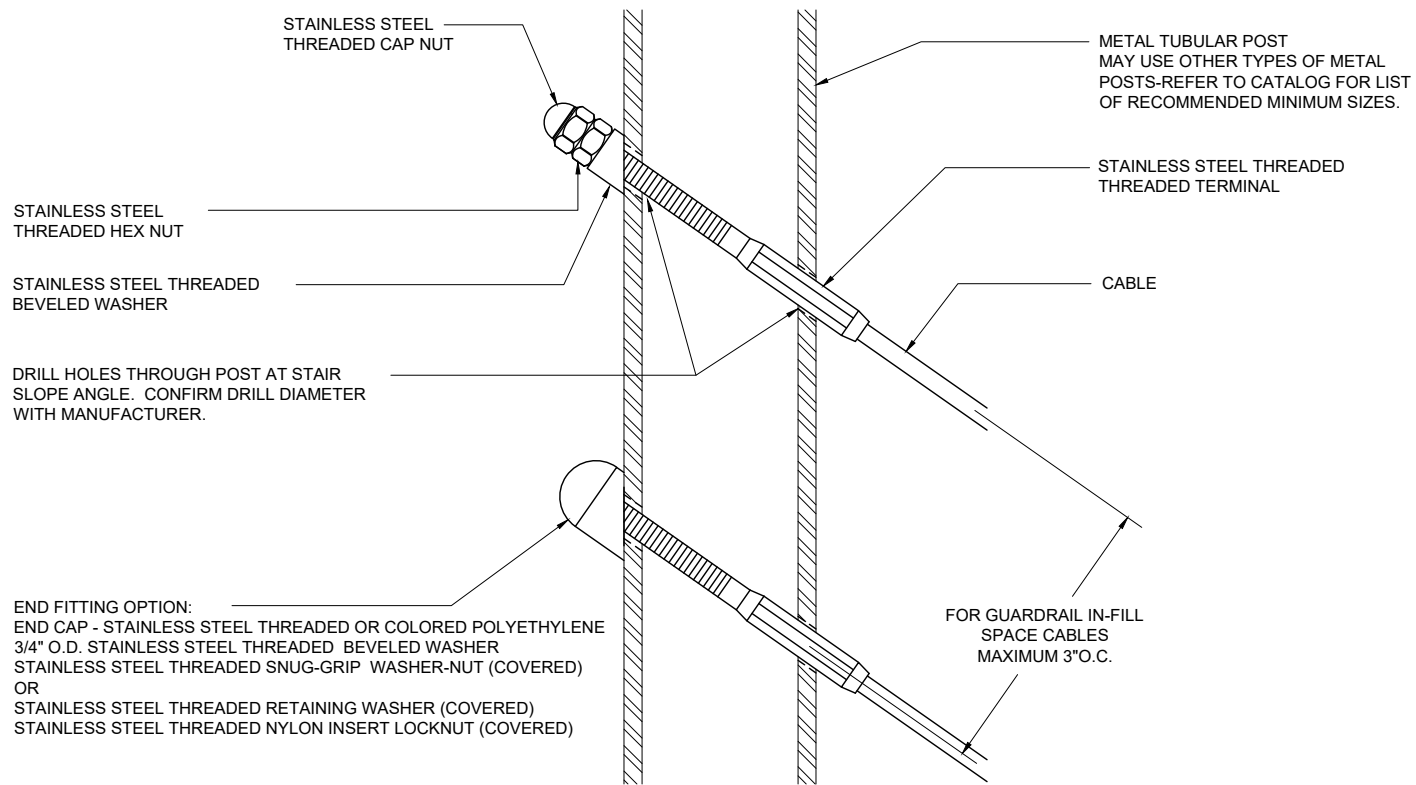

THREADED TERMINAL - ANGLED TERMINATION ON METAL POST
(DETAILS TYPICAL FOR 1/8", 3/16" & 1/4" CABLE)

(NOTE: TERMINATION DETAIL SIMILAR FOR WOOD POSTS, BUT TERMINALS MAY REQUIRE A FLAT WASHER BEHIND THE BEVELED WASHER TO PROVIDE ADDITIONAL BEARING SURFACE).

CableRail Reference Drawing:

THREADED TERMINAL - STAIR TERMINATION IN METAL POSTS

THIS DRAWING IS THE PROPERTY OF FEENEY INC. ANY REPRODUCTION OF THIS DOCUMENT WITHOUT THE EXPRESSED WRITTEN CONSENT OF FEENEY INC. IS STRICTLY PROHIBITED.