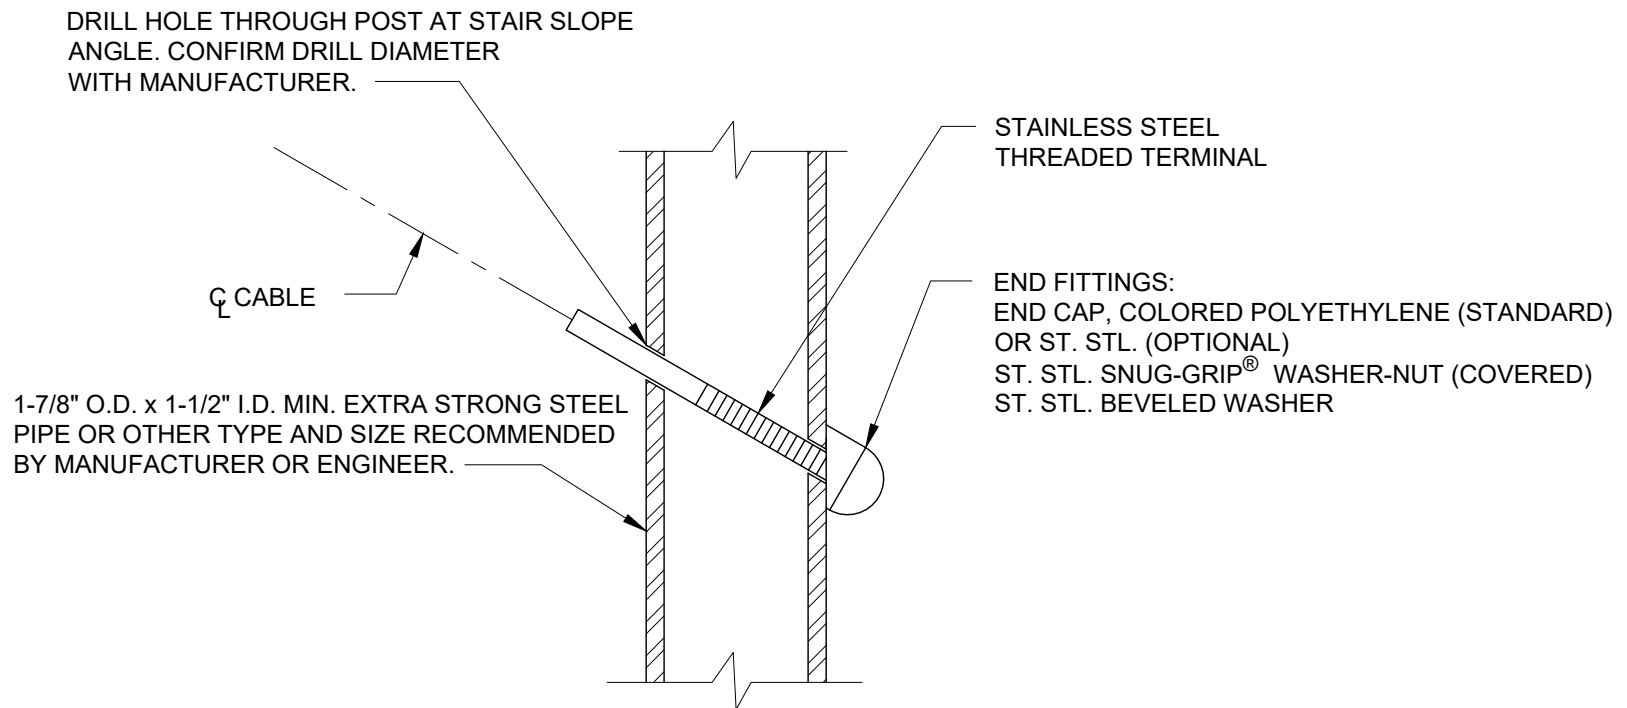

THREADED TERMINAL: STEEL PIPE POST WITH ANGLED TERMINATION - STAIRS

NOTE: DETAIL IS TYPICAL FOR 1/8", 3/16" AND 1/4" DIAMETER CABLERAIL KITS.

CableRail Reference Drawing:

THREADED TERMINAL FITTING IN STEEL POST AT STAIRS