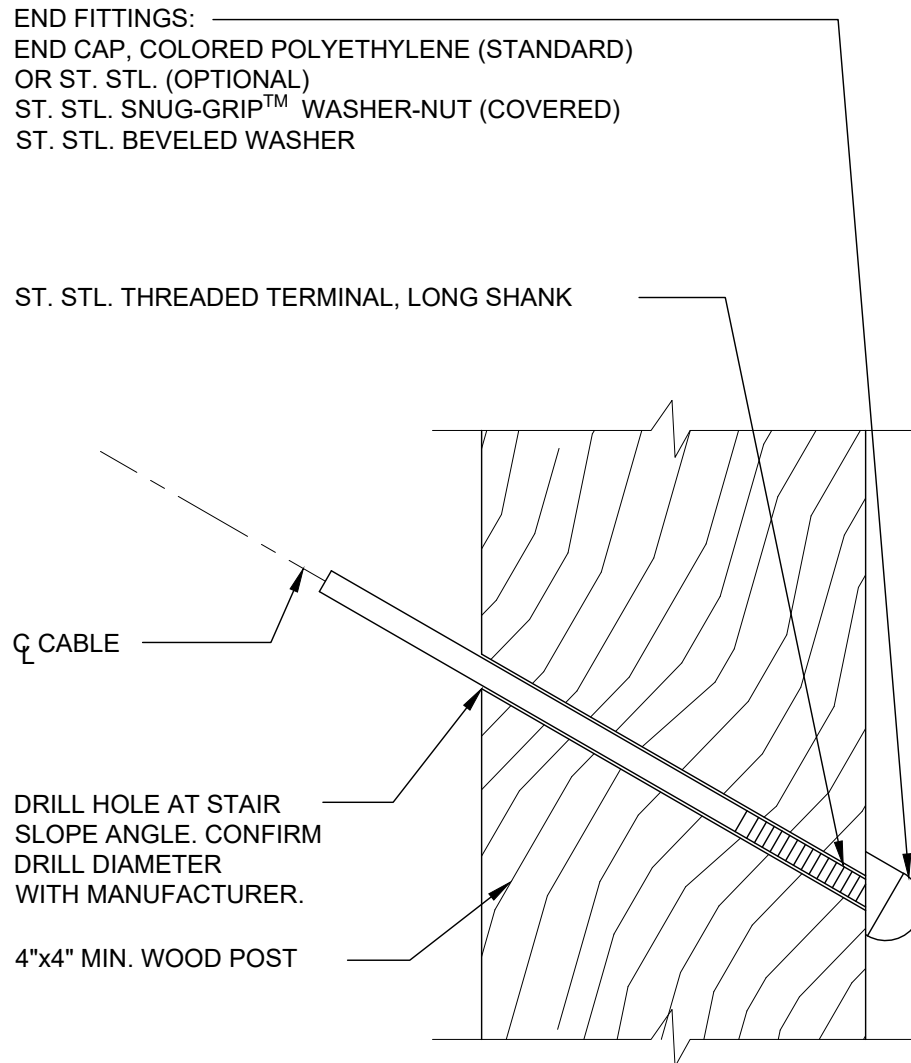

THREADED TERMINAL: WOOD POST WITH ANGLED TERMINATION - STAIRS

NOTE: DETAIL IS TYPICAL FOR BOTH 1/8" AND 3/16" DIAMETER CABLERAIL KITS.

CableRail Reference Drawing:

THREADED TERMINAL FITTING IN WOOD POST AT STAIRS