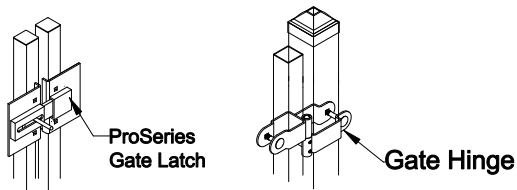

Applicable Hardware