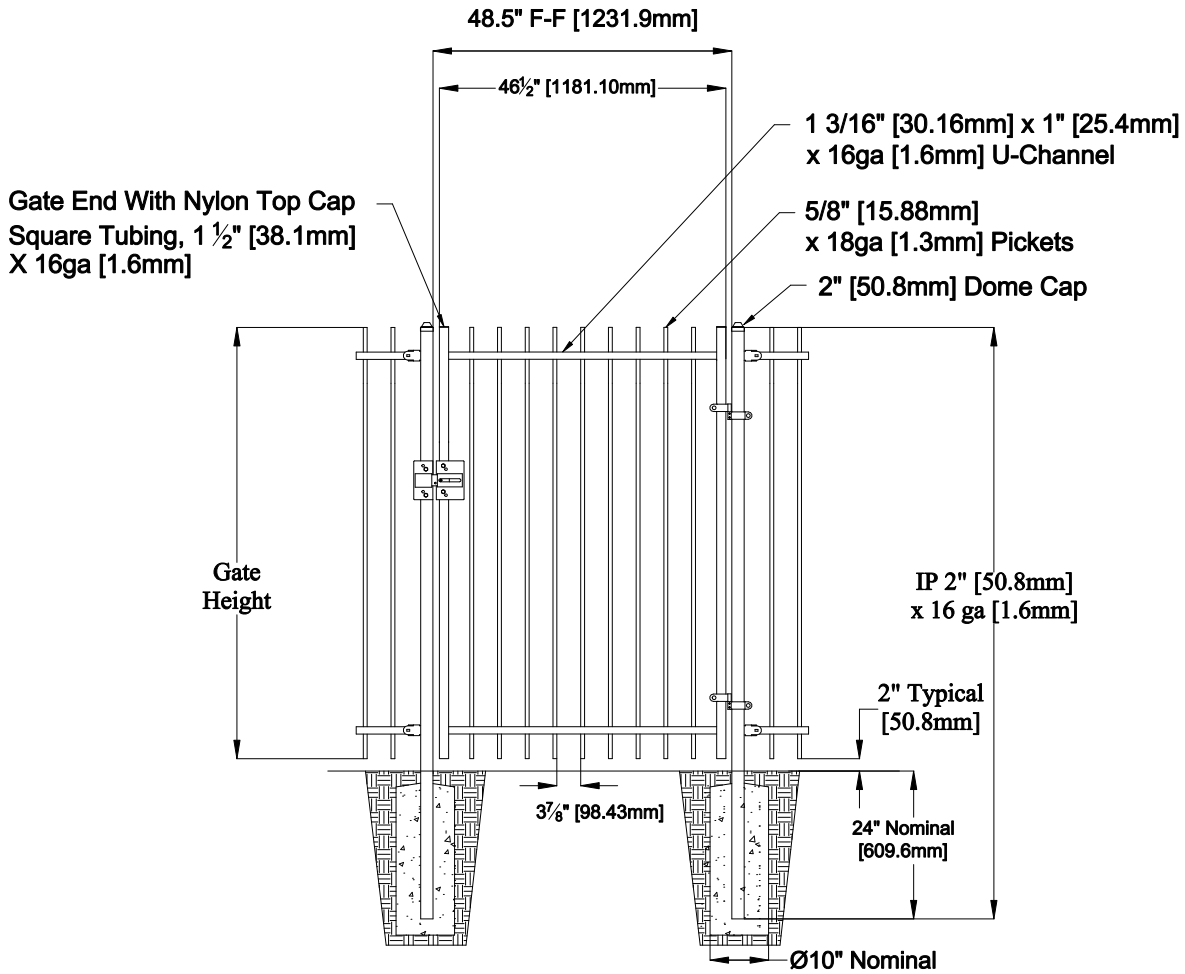

Select Desired Height

- 34" [863.6mm]
- 40" [1016.0mm]
- 46" [1168.4mm]
- 58" [1473.2mm]

Custom sizes available upon request
 Please contact Fortress Fence Products
 @ 1-844-909-1999 or specifications@fortressfence.com

Fortress Fence
 1720 North 1st Street
 Garland, TX 75040
 972-231-4132

| | | |
|------------------------|------------------------------------|---------------|
| Style: Extended Picket | Description: EXT2-VERSAI-RES-04-GP | |
| Height: 34", 46", 58" | Rev #: | Rev Date: |
| Gate Width: 46.5" | Scale: Do Not Scale | |
| Class: Residential | Drawn By: JS | Date: 3/31/17 |