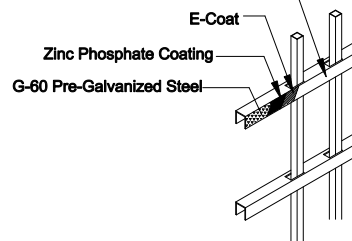

Architectural Grade Polyester Powder Coat

The product design contained on this drawing is proprietary to Fortress Iron, LP, Garland, Texas, USA, and is not to be copied electronically or manually, or reproduced in any manner, or divulged to other sources, without the expressed written permission of an authorized representative of Fortress Iron L.P. *(Always consult local building codes)

Fortress Fence
1720 North 1st Street
Garland, TX 75040
972-231-4132

Style: Extended Picket	Description: EXT2-VERSAI-RES-04-GP	
Height: 34", 46", 58"	Rev #:	Rev Date:
Gate Width: 46.5"	Scale: Do Not Scale	
Class: Residential	Drawn By: JS	Date: 3/31/17