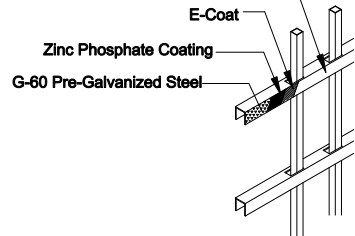

Select Desired Height

- 34" [863.6mm]
- 40" [1016.0mm]
- 46" [1168.4mm]
- 58" [1473.2mm]
- 70" [1778.0mm]

Custom sizes available upon request  
 Please contact Fortress Fence Products  
 @ 1-844-909-1999 or specifications@fortressfence.com

Applicable Hardware

VERSAI RINGS-3D-RES  
 for Level Installations  
 (Optional)

Architectural Grade Polyester Powder Coat

The product design contained on this drawing is proprietary to Fortress Iron, LP, Garland, Texas, USA, and is not to be copied electronically or manually, or reproduced in any manner, or divulged to other sources, without the expressed written permission of an authorized representative of Fortress Iron L.P. \*(Always consult local building codes)

Style: Extended Picket	Description: EXT3-VERSAI-RES-04-GP	
Height: 34", 40", 46", 58", 70"	Rev #:	Rev Date:
Gate Width: 46.5"	Scale: Do Not Scale	
Class: Residential	Drawn By: JS	Date: 3/31/17