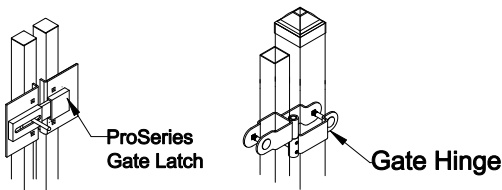

Select Desired Height

- 34" [863.6mm]
- 40" [1016.0mm]
- 46" [1168.4mm]
- 58" [1473.2mm]
- 70" [1778.0mm]

Custom sizes available upon request  
 Please contact Fortress Fence Products  
 @ 1-844-909-1999 or specifications@fortressfence.com

Applicable Hardware

VERSAI RINGS-3D-RES  
 for Level Installations  
 (Optional)

Architectural Grade Polyester Powder Coat

The product design contained on this drawing is proprietary to Fortress Iron, LP, Garland, Texas, USA, and is not to be copied electronically or manually, or reproduced in any manner, or divulged to other sources, without the expressed written permission of an authorized representative of Fortress Iron L.P. \*(Always consult local building codes)

Style: Extended Picket	Description: EXT3-VERSAI-RES-04-GP	
Height: 34", 40", 46", 58", 70"	Rev #:	Rev Date:
Gate Width: 46.5"	Scale: Do Not Scale	
Class: Residential	Drawn By: JS	Date: 3/31/17