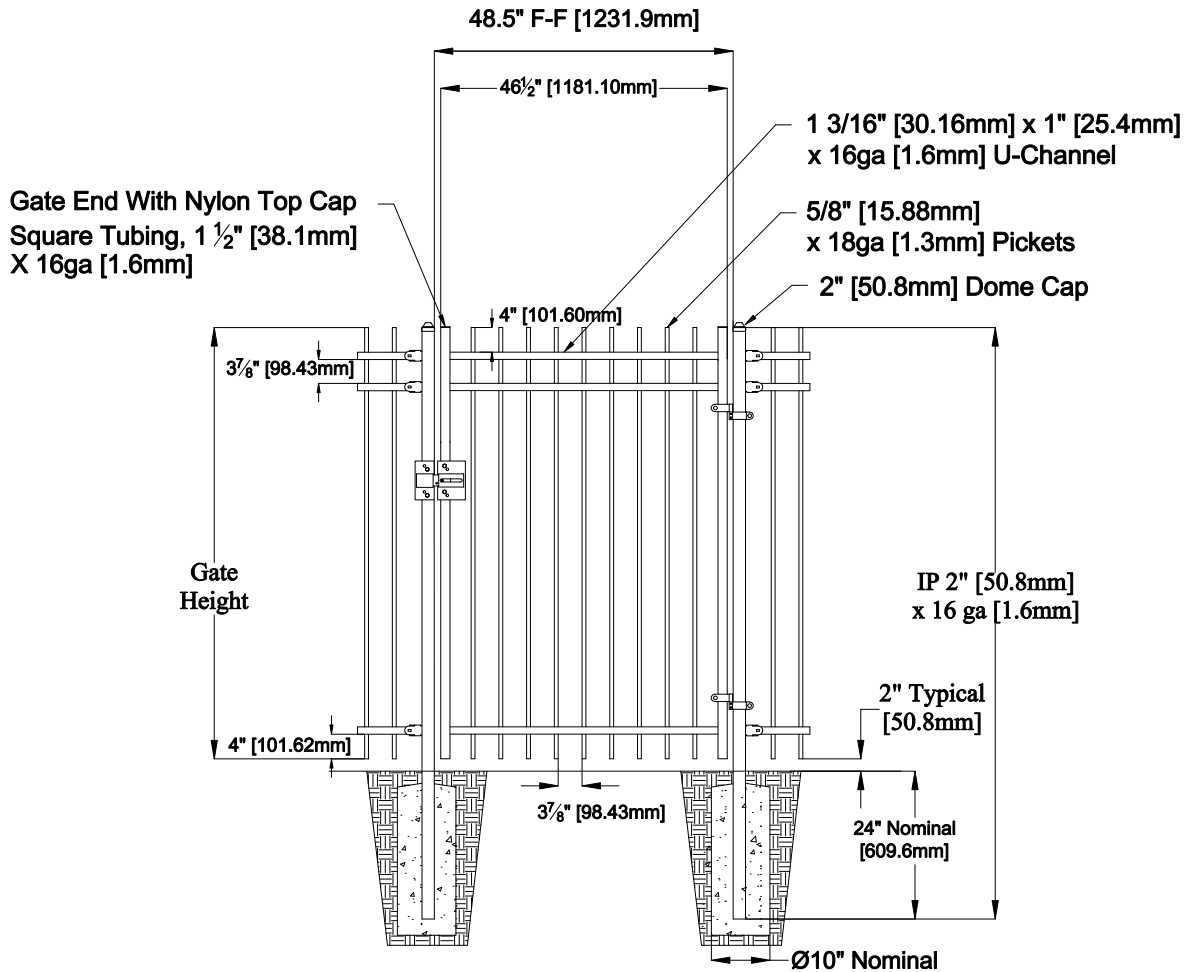

Select Desired Height

- 34" [863.6mm]
- 40" [1016.0mm]
- 46" [1168.4mm]
- 58" [1473.2mm]
- 70" [1778.0mm]

Custom sizes available upon request  
 Please contact Fortress Fence Products  
 @ 1-844-909-1999 or specifications@fortressfence.com

Style: Extended Picket	Description: EXT3-VERSAI-RES-04-GP	
Height: 34", 40", 46", 58", 70"	Rev #:	Rev Date:
Gate Width: 46.5"	Scale: Do Not Scale	
Class: Residential	Drawn By: JS	Date: 3/31/17