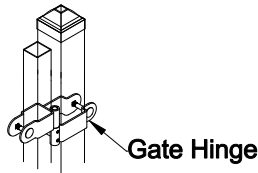

Applicable Hardware

The product design contained on this drawing is proprietary to Fortress Iron, LP, Garland, Texas, USA, and is not to be copied electronically or manually, or reproduced in any manner, or divulged to other sources, without the expressed written permission of an authorized representative of Fortress Iron L.P. *(Always consult local building codes)