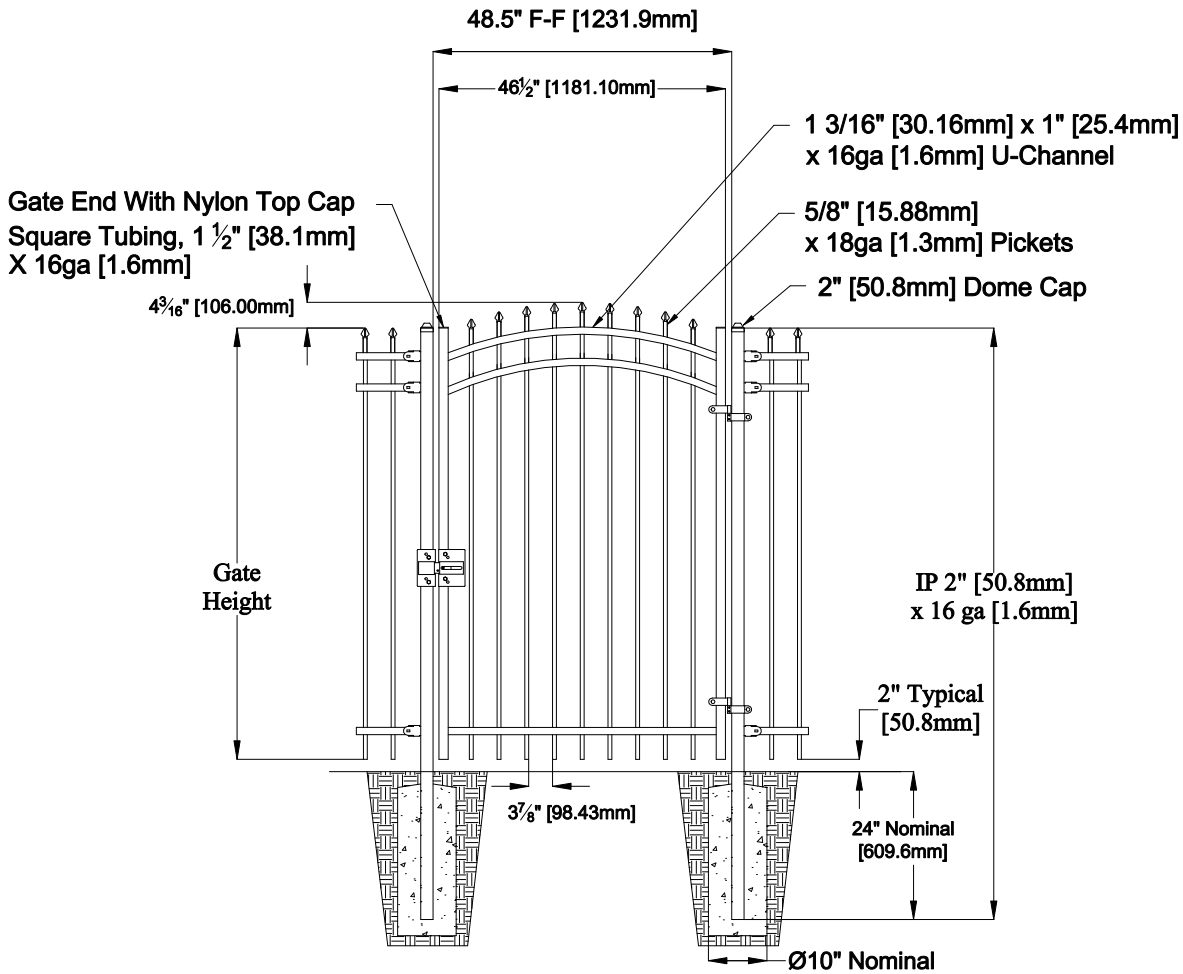

Select Desired Height

- 34" [863.6mm]
- 40" [1016.0mm]
- 46" [1168.4mm]
- 58" [1473.2mm]
- 70" [1778.0mm]

Custom Sizes available upon request
 Please contact Fortress Fence Products
 @ 1-844-909-1999 or specifications@fortressfence.com

Fortress Fence
 1720 North 1st Street
 Garland, TX 75040
 972-231-4132

Style: Pressed Spear	Description: SP3-VERSAI-RES-04-AGP	
Height: 34", 46", 58", 70"	Rev #:	Rev Date:
Gate Width: 46.5"	Scale: Do Not Scale	
Class: Residential	Drawn By: JS	Date: 3/31/17