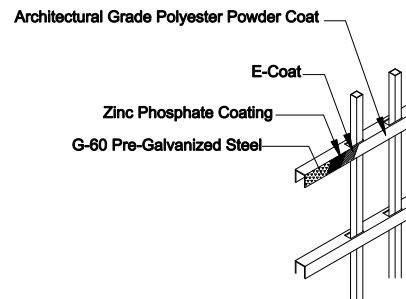

The product design contained on this drawing is proprietary to Fortress Iron, LP, Garland, Texas, USA, and is not to be copied electronically or manually, or reproduced in any manner, or divulged to other sources, without the expressed written permission of an authorized representative of Fortress Iron L.P. *(Always consult local building codes)

Fortress Fence
1720 North 1st Street
Garland, TX 75040
972-231-4132

Style: Pressed Spear	Description: SP3-VERSAI-RES-04-AGP	
Height: 34", 46", 58", 70"	Rev #:	Rev Date:
Gate Width: 46.5"	Scale: Do Not Scale	
Class: Residential	Drawn By: JS	Date: 3/31/17