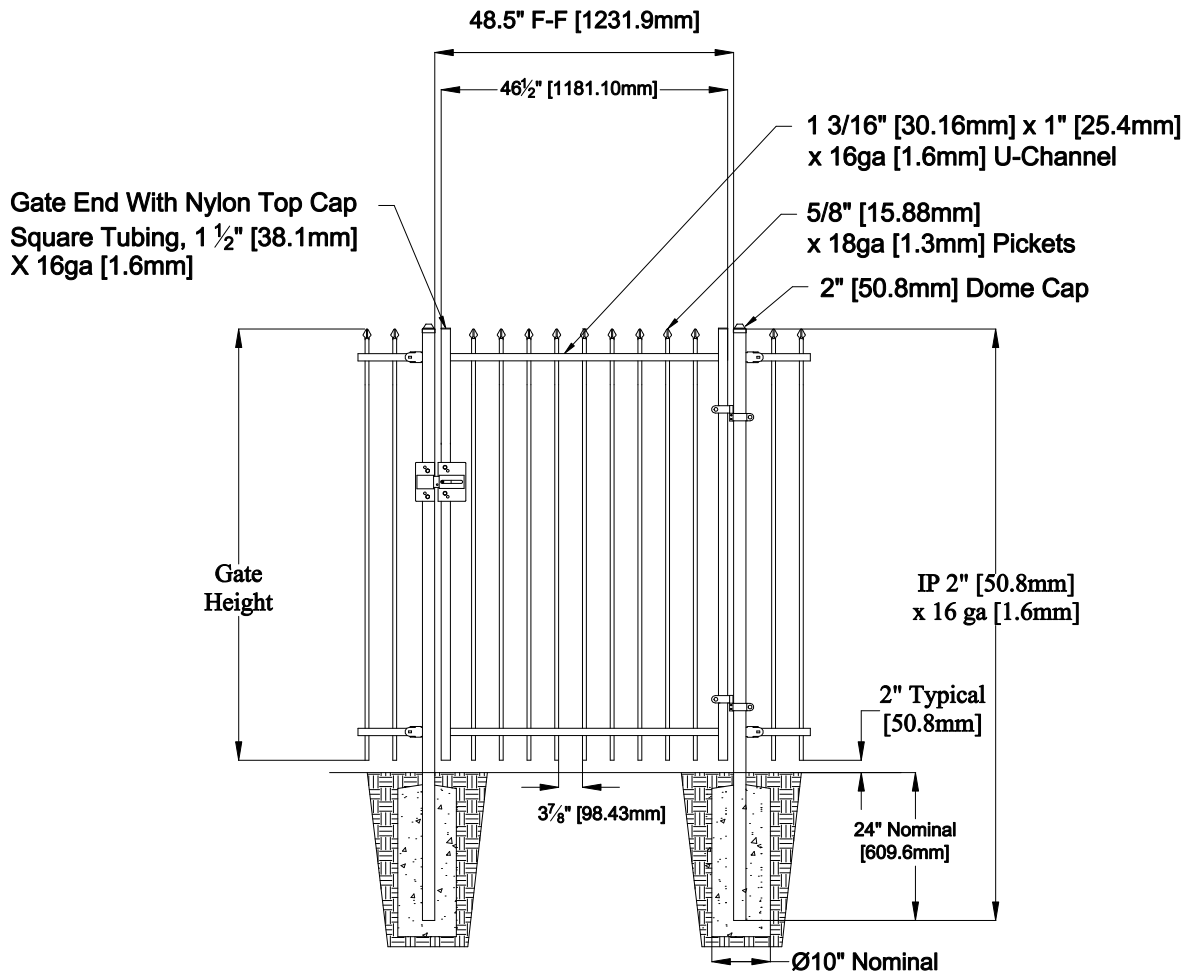

Select Desired Height

- 34" [863.6mm]
- 40" [1016.0mm]
- 46" [1168.4mm]
- 58" [1473.2mm]

Custom sizes available upon request
 Please contact Fortress Fence Products
 @ 1-844-909-1999 or specifications@fortressfence.com

Fortress Fence
 1720 North 1st Street
 Garland, TX 75040
 972-231-4132

Style: Pressed Spear	Description: SP2-VERSAI-RES-04-GP	
Height: 34", 46", 58"	Rev #:	Rev Date:
Gate Width: 46.5"	Scale: Do Not Scale	
Class: Residential	Drawn By: JS	Date: 3/31/17