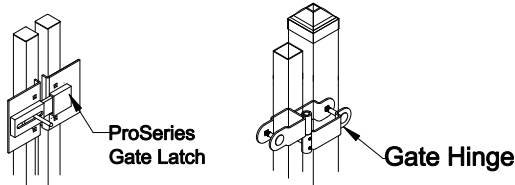

Applicable Hardware

The product design contained on this drawing is proprietary to Fortress Iron, LP, Garland, Texas, USA, and is not to be copied electronically or manually, or reproduced in any manner, or divulged to other sources, without the expressed written permission of an authorized representative of Fortress Iron L.P. *(Always consult local building codes)

Fortress Fence
1720 North 1st Street
Garland, TX 75040
972-231-4132

Style: Pressed Spear	Description: SP2-VERSAI-RES-04-GP	
Height: 34", 46", 58"	Rev #:	Rev Date:
Gate Width: 46.5"	Scale: Do Not Scale	
Class: Residential	Drawn By: JS	Date: 3/31/17