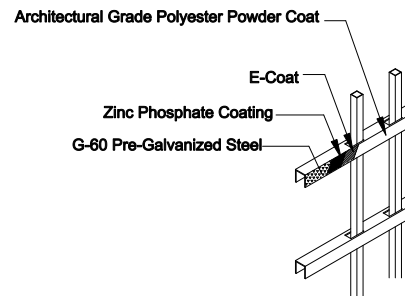

Applicable Hardware

The product design contained on this drawing is proprietary to Fortress Iron, LP, Garland, Texas, USA, and is not to be copied electronically or manually, or reproduced in any manner, or divulged to other sources, without the expressed written permission of an authorized representative of Fortress Iron L.P. *(Always consult local building codes)

Fortress Fence
1720 North 1st Street
Garland, TX 75040
972-231-4132

Style: Pressed Spear	Description: SP2-VERSAI-RES-04-GP	
Height: 34", 46", 58"	Rev #:	Rev Date:
Gate Width: 46.5"	Scale: Do Not Scale	
Class: Residential	Drawn By: JS	Date: 3/31/17