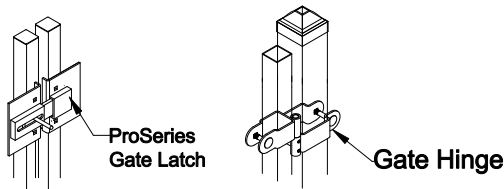

Select Desired Height

- 34" [863.6mm]
- 40" [1016.0mm]
- 46" [1168.4mm]
- 58" [1473.2mm]
- 70" [1778.0mm]

Custom sizes available upon request
 Please contact Fortress Fence Products
 @ 1-844-909-1999 or specifications@fortressfence.com

Applicable Hardware

VERSAI RINGS-3D-RES
 for Level Installations
 (Optional)

Architectural Grade Polyester Powder Coat

The product design contained on this drawing is proprietary to Fortress Iron, LP, Garland, Texas, USA, and is not to be copied electronically or manually, or reproduced in any manner, or divulged to other sources, without the expressed written permission of an authorized representative of Fortress Iron L.P. *(Always consult local building codes)