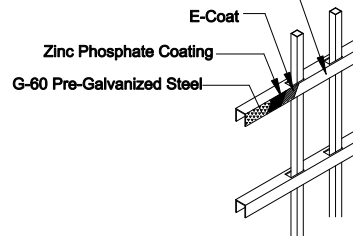

Architectural Grade Polyester Powder Coat

The product design contained on this drawing is proprietary to Fortress Iron, LP, Garland, Texas, USA, and is not to be copied electronically or manually, or reproduced in any manner, or divulged to other sources, without the expressed written permission of an authorized representative of Fortress Iron L.P. *(Always consult local building codes)

Fortress Fence
1720 North 1st Street
Garland, TX 75040
972-231-4132

Style: Pressed Spear	Description: SP3-VERSAI-RES-04-GP	
Height: 34", 46", 58", 70"	Rev #:	Rev Date:
Gate Width: 46.5"	Scale: Do Not Scale	
Class: Residential	Drawn By: JS	Date: 3/31/17