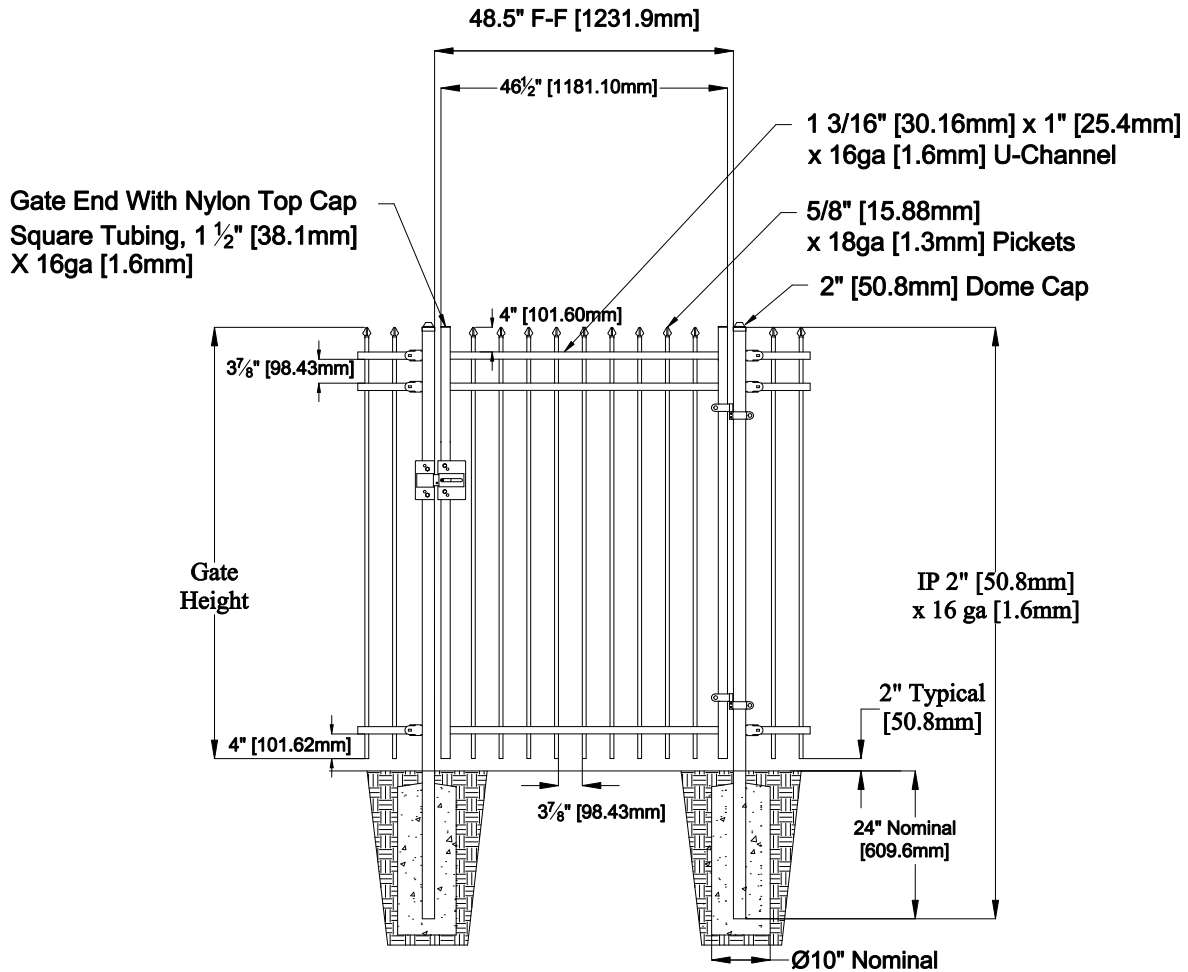

Select Desired Height

- 34" [863.6mm]
- 40" [1016.0mm]
- 46" [1168.4mm]
- 58" [1473.2mm]
- 70" [1778.0mm]

Custom sizes available upon request
 Please contact Fortress Fence Products
 @ 1-844-909-1999 or specifications@fortressfence.com

Fortress Fence
 1720 North 1st Street
 Garland, TX 75040
 972-231-4132

Style: Pressed Spear	Description: SP3-VERSAI-RES-04-GP	
Height: 34", 46", 58", 70"	Rev #:	Rev Date:
Gate Width: 46.5"	Scale: Do Not Scale	
Class: Residential	Drawn By: JS	Date: 3/31/17