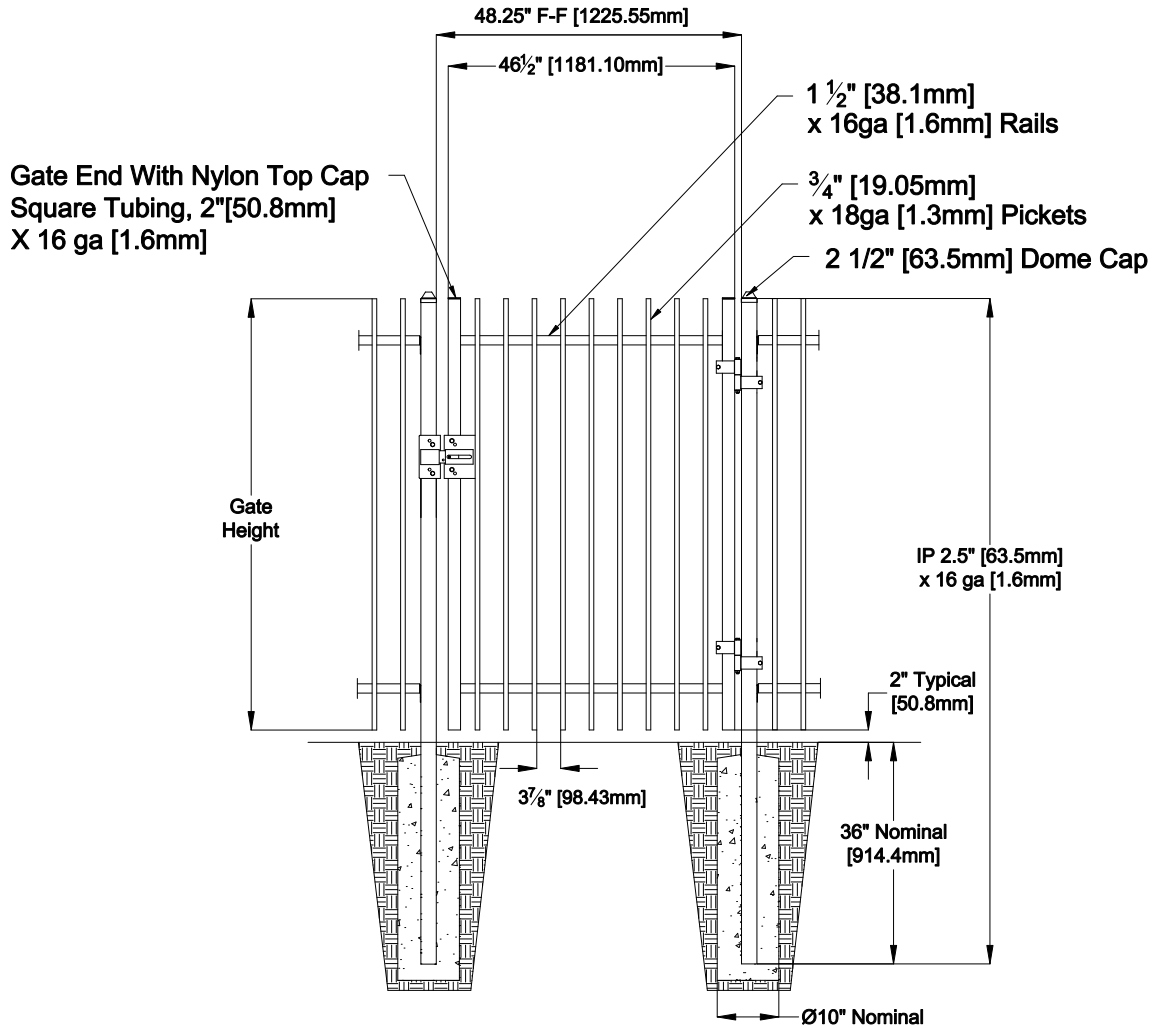

Select Desired Height

- 46" [1168.4mm]
- 58" [1473.2mm]
- 70" [1778.0mm]

Custom sizes available upon request

Contact Fortress Fence Products

@ 1-844-909-1999 or specifications@fortressfence.com

Applicable Hardware

Fortress Fence
1720 North 1st Street
Garland, TX 75040
972-231-4132

Style: Classic EXT	Description: EXT-COM-04-GP	
Height: 46", 58", 70"	Rev #:	Rev Date:
Panel Length: 46.5"	Scale: Do Not Scale	
Class: Commercial	Drawn By: JS	Date: 4/17/17