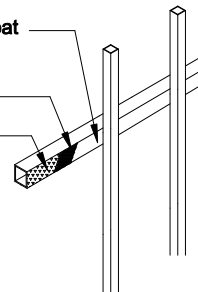

Architectural Grade Polyester Powder Coat

Zinc Phosphate Coating
G-60 Pre-Galvanized Steel

The product design contained on this drawing is proprietary to Fortress Iron, LP, Garland, Texas, USA, and is not to be copied electronically or manually, or reproduced in any manner, or divulged to other sources, without the expressed written permission of an authorized representative of Fortress Iron L.P. *(Always consult local building codes)