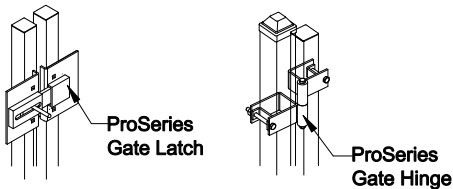

Select Desired Height

- 46" [1168.4mm]
- 58" [1473.2mm]
- 70" [1778.0mm]

Custom sizes available upon request

Contact Fortress Fence Products

@ 1-844-909-1999 or specifications@fortressfence.com

Applicable Hardware