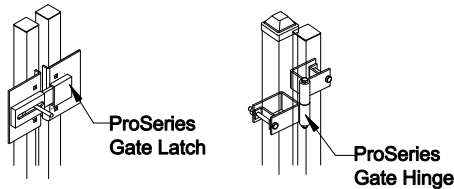

Select Desired Height

- 46" [1168.4mm]
- 58" [1473.2mm]
- 70" [1778.0mm]

Custom sizes available upon request
 Contact Fortress Fence Products
 @ 1-844-909-1999 or specifications@fortressfence.com

Applicable Hardware

Style: Classic EXT	Description: EXT-RES-04-GP	
Height: 46", 58", 70"	Rev #:	Rev Date:
Panel Length: 46.5"	Scale: Do Not Scale	
Class: Residential	Drawn By: JS	Date: 4/17/17