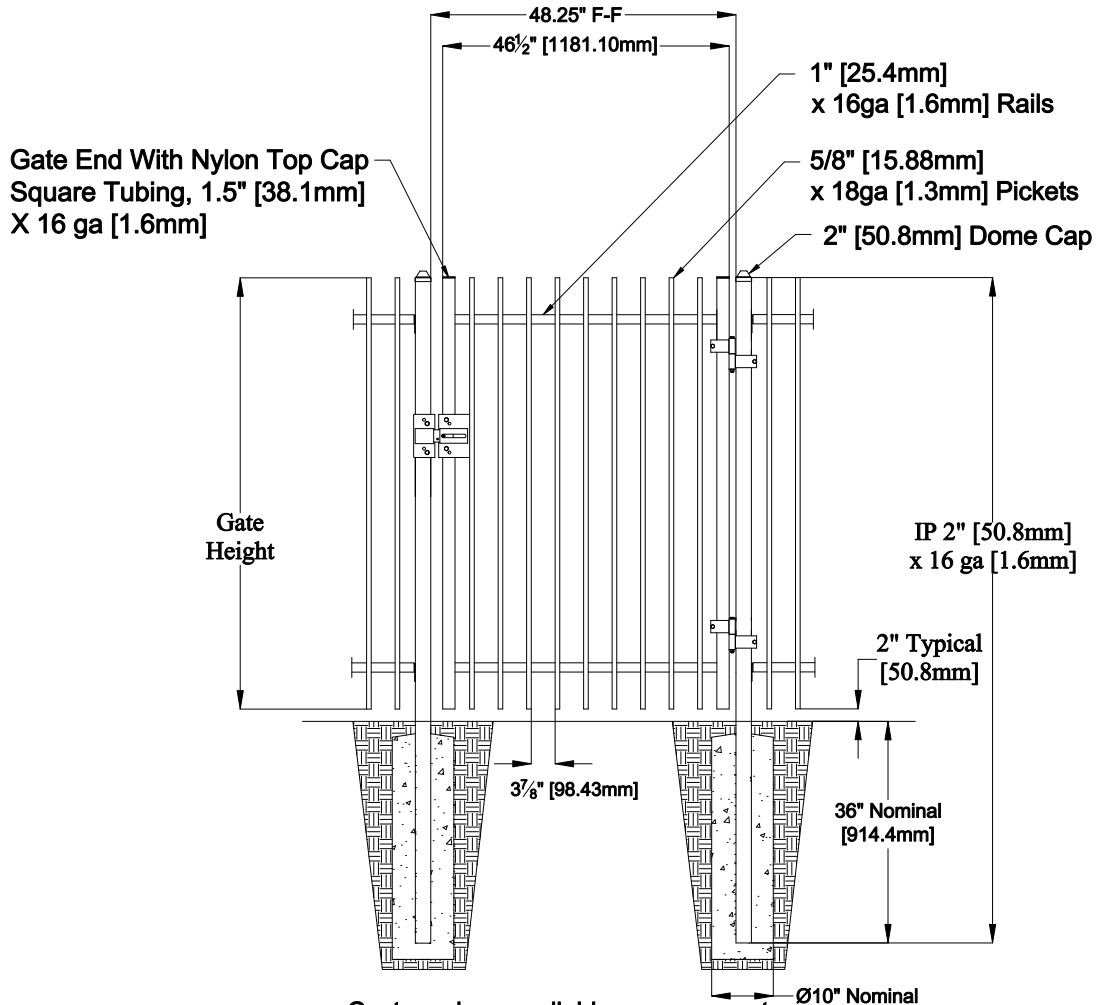

Select Desired Height

- 46" [1168.4mm]
- 58" [1473.2mm]
- 70" [1778.0mm]

Custom sizes available upon request
 Contact Fortress Fence Products
 @ 1-844-909-1999 or specifications@fortressfence.com

Applicable Hardware

Style: Classic EXT	Description: EXT-RES-04-GP	
Height: 46", 58", 70"	Rev #:	Rev Date:
Panel Length: 46.5"	Scale: Do Not Scale	
Class: Residential	Drawn By: JS	Date: 4/17/17