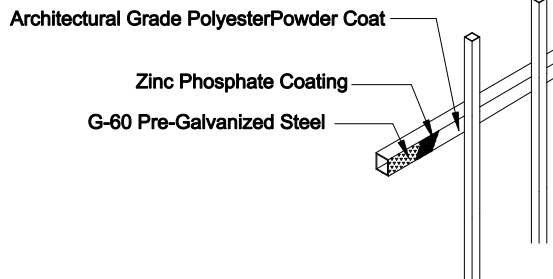

Select Desired Height

- 46" [1168.4mm]
- 58" [1473.2mm]
- 70" [1778.0mm]

Custom sizes available upon request
 Contact Fortress Fence Products
 @ 1-844-909-1999 or specifications@fortressfence.com

Applicable Hardware

Style: Classic EXT	Description: EXT-RES-04-GP	
Height: 46", 58", 70"	Rev #:	Rev Date:
Panel Length: 46.5"	Scale: Do Not Scale	
Class: Residential	Drawn By: JS	Date: 4/17/17