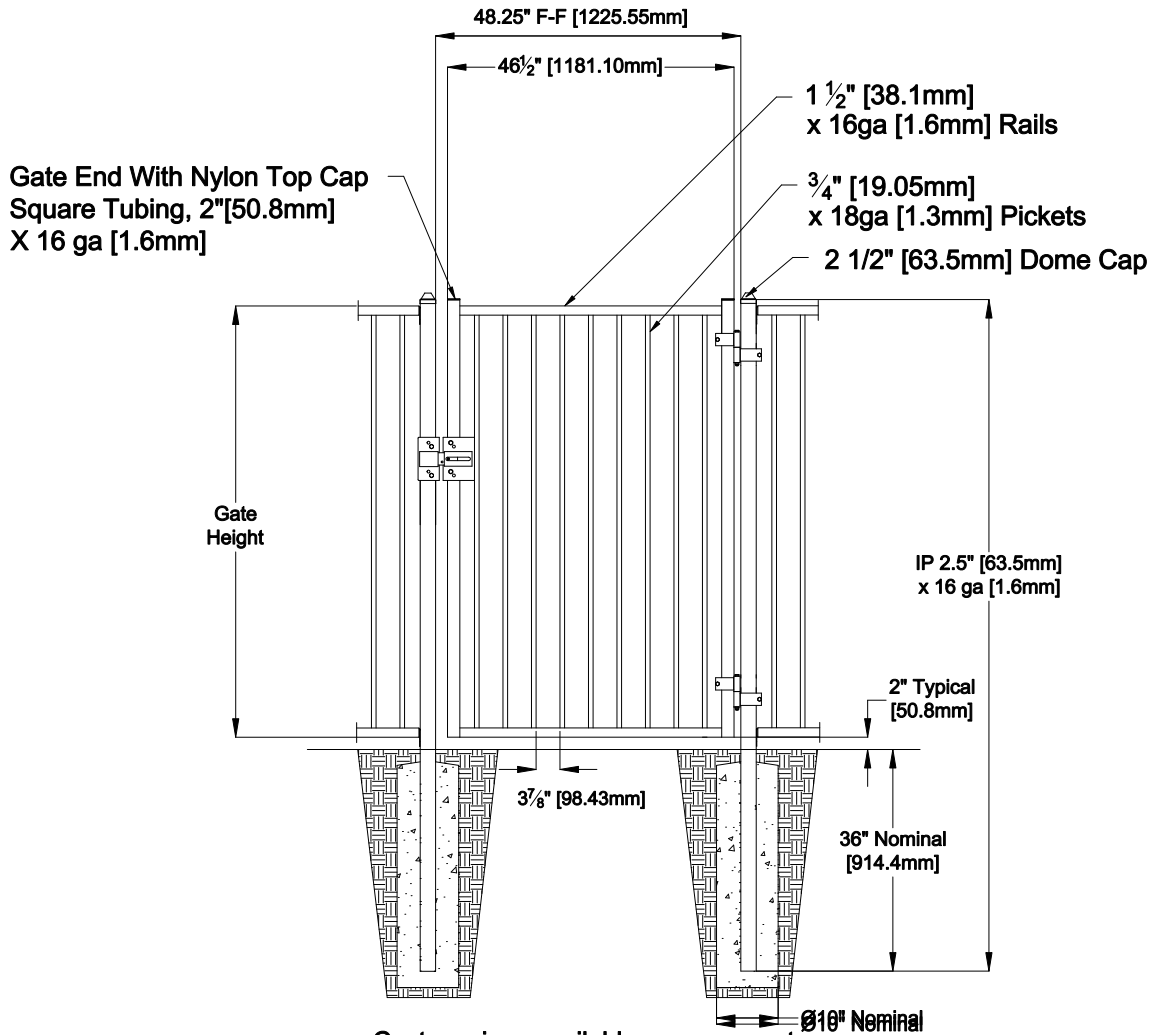

Select Desired Height

- 46" [1168.4mm]
- 58" [1473.2mm]
- 70" [1778.0mm]

Custom sizes available upon request

Contact Fortress Fence Products

@ 1-844-909-1999 or specifications@fortressfence.com

Applicable Hardware

Fortress Fence
1720 North 1st Street
Garland, TX 75040
972-231-4132

Style: Classic IGP	Description: IGP COM-04-GP	
Height: 46", 58", 70"	Rev #:	Rev Date:
Panel Length: 46.5"	Scale: Do Not Scale	
Class: Commercial	Drawn By: JS	Date: 4/17/17