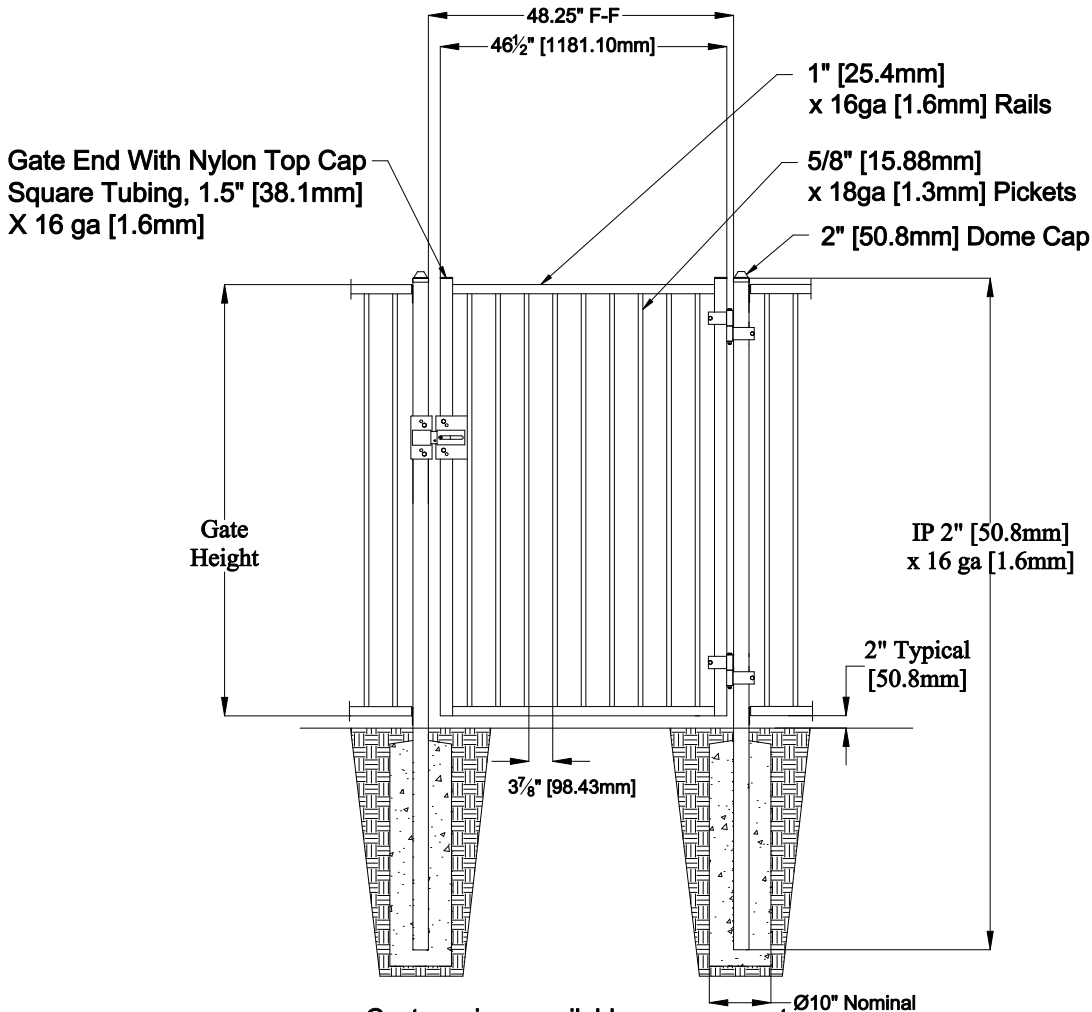

Select Desired Height

- 46" [1168.4mm]
- 58" [1473.2mm]
- 70" [1778.0mm]

Custom sizes available upon request
 Contact Fortress Fence Products
 @ 1-844-909-1999 or specifications@fortressfence.com

The product design contained on this drawing is proprietary to Fortress Iron, LP, Garland, Texas, USA, and is not to be copied electronically or manually, or reproduced in any manner, or divulged to other sources, without the expressed written permission of an authorized representative of Fortress Iron L.P. *(Always consult local building codes)

Fortress Fence
 1720 North 1st Street
 Garland, TX 75040
 972-231-4132

Style: Classic IGP	Description: IGP RES-04-GP	
Height: 46", 58", 70"	Rev #:	Rev Date:
Panel Length: 46.5"	Scale: Do Not Scale	
Class: Residential	Drawn By: JS	Date: 4/17/17