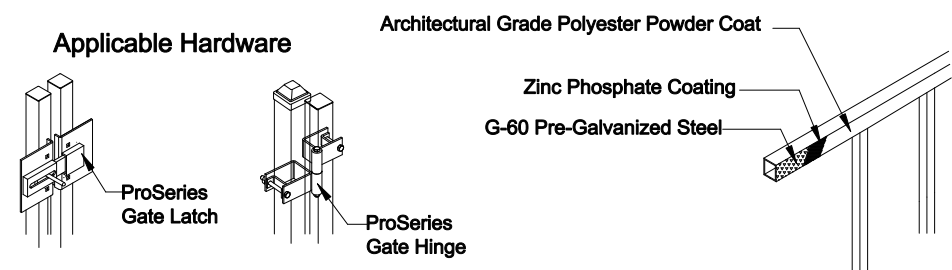

Select Desired Height

- 46" [1168.4mm]
- 58" [1473.2mm]
- 70" [1778.0mm]

Custom sizes available upon request
 Contact Fortress Fence Products
 @ 1-844-909-1999 or specifications@fortressfence.com

The product design contained on this drawing is proprietary to Fortress Iron, LP, Garland, Texas, USA, and is not to be copied electronically or manually, or reproduced in any manner, or divulged to other sources, without the expressed written permission of an authorized representative of Fortress Iron L.P. *(Always consult local building codes)

Fortress Fence
 1720 North 1st Street
 Garland, TX 75040
 972-231-4132

Style: Classic IGP	Description: IGP RES-04-GP	
Height: 46", 58", 70"	Rev #:	Rev Date:
Panel Length: 46.5"	Scale: Do Not Scale	
Class: Residential	Drawn By: JS	Date: 4/17/17