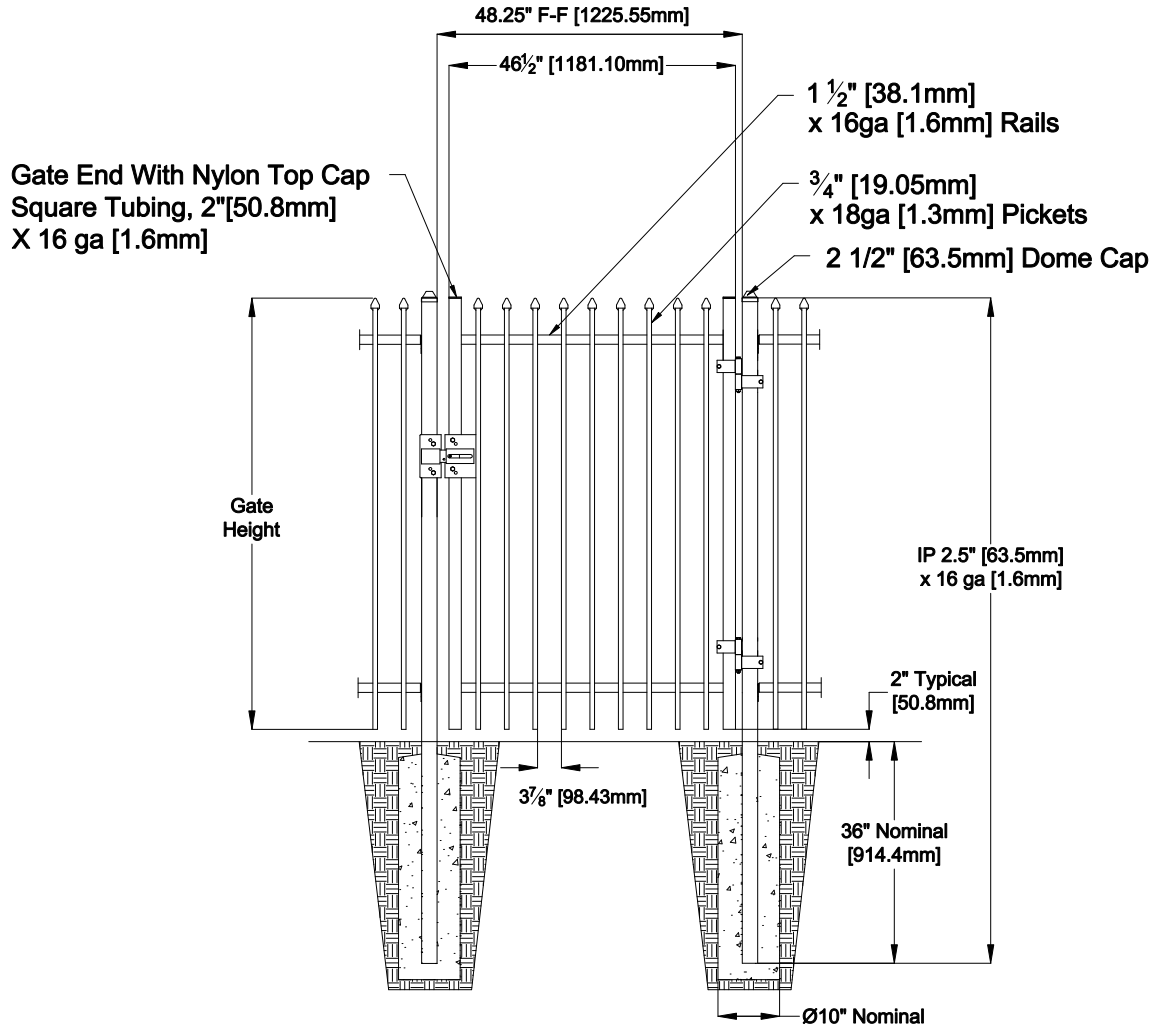

Select Desired Height

- 46" [1168.4mm]
- 58" [1473.2mm]
- 70" [1778.0mm]

Custom sizes available upon request

Contact Fortress Fence Products

@ 1-844-909-1999 or specifications@fortressfence.com

Applicable Hardware

Fortress Fence
1720 North 1st Street
Garland, TX 75040
972-231-4132

Style: Classic SP	Description: SP-COM-04-GP	
Height: 46", 58", 70'	Rev #:	Rev Date:
Panel Length: 46.5"	Scale: Do Not Scale	
Class: Commercial	Drawn By: JS	Date: 4/17/17