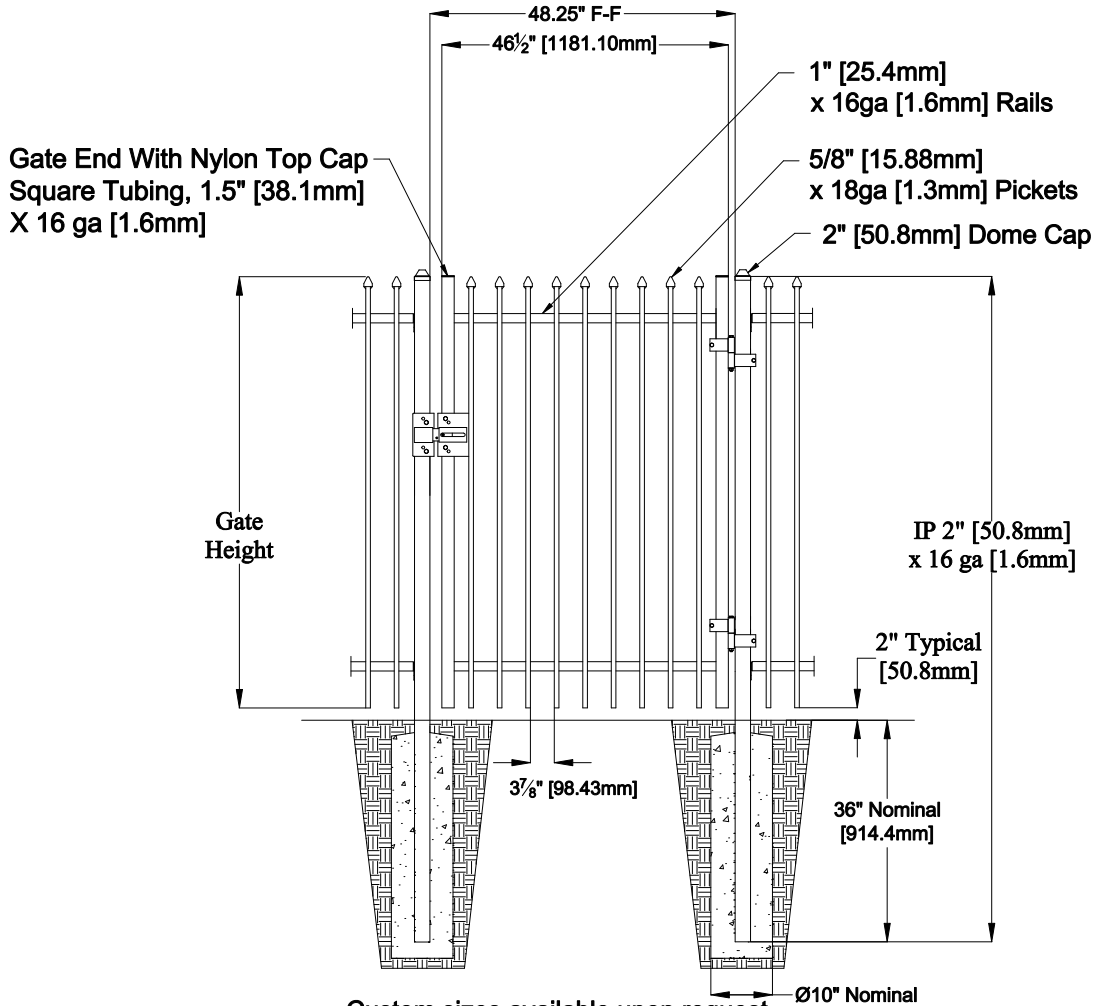

Select Desired Height

- 46" [1168.4mm]
- 58" [1473.2mm]
- 70" [1778.0mm]

Custom sizes available upon request

Contact Fortress Fence Products

@ 1-844-909-1999 or specifications@fortressfence.com

Applicable Hardware

Fortress Fence
1720 North 1st Street
Garland, TX 75040
972-231-4132

Style: Classic SP	Description: SP-RES-04-GP	
Height: 46", 58', 70'	Rev #:	Rev Date:
Panel Length: 46.5"	Scale: Do Not Scale	
Class: Residential	Drawn By: JS	Date: 4/17/17