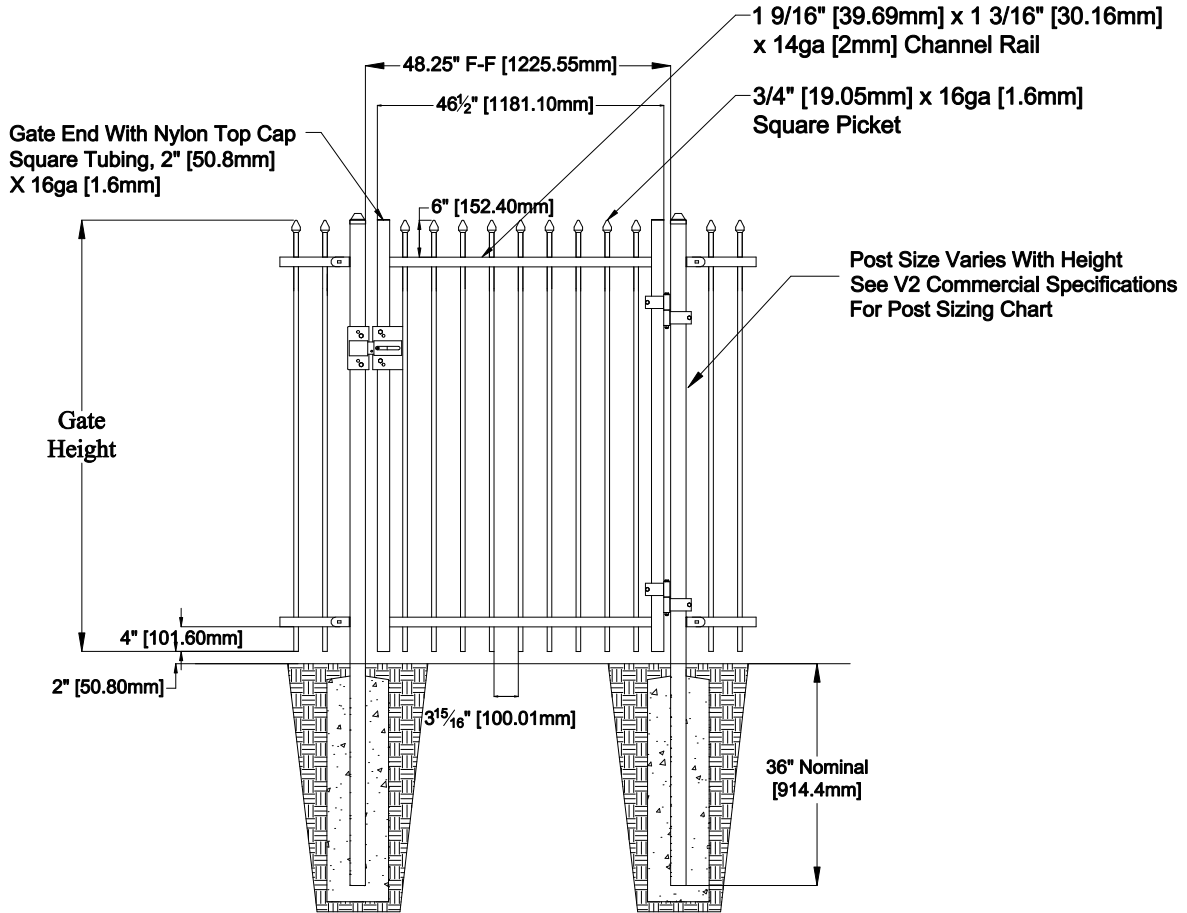

Select Desired Height

- 34" [863.6mm]
- 40" [1016.0mm]
- 46" [1168.4mm]
- 58" [1473.2mm]
- 70" [1778.0mm]

Custom sizes available upon request
 Contact Fortress Fence Products
 @ 1-844-909-1999 or specifications@fortressfence.com

Fortress Fence
 1720 North 1st Street
 Garland, TX 75040
 972-231-4132

Style: Pressed Spear	Description: SP2-V2-COM-04-GP	
Height: 34", 40", 46", 58", 70"	Rev #:	Rev Date:
Panel Length: 46.5"	Scale: Do Not Scale	
Class: Commercial	Drawn By: JS	Date: 1/27/17