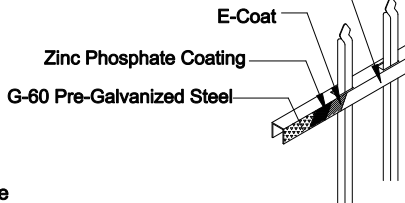

The product design contained on this drawing is proprietary to Fortress Iron, LP, Garland, Texas, USA, and is not to be copied electronically or manually, or reproduced in any manner, or divulged to other sources, without the expressed written permission of an authorized representative of Fortress Iron L.P. *(Always consult local building codes)

Fortress Fence
1720 North 1st Street
Garland, TX 75040
972-231-4132

Style: Pressed Spear	Description: SP2-V2-COM-04-GP	
Height: 34", 40", 46", 58", 70"	Rev #:	Rev Date:
Panel Length: 46.5"	Scale: Do Not Scale	
Class: Commercial	Drawn By: JS	Date: 1/27/17