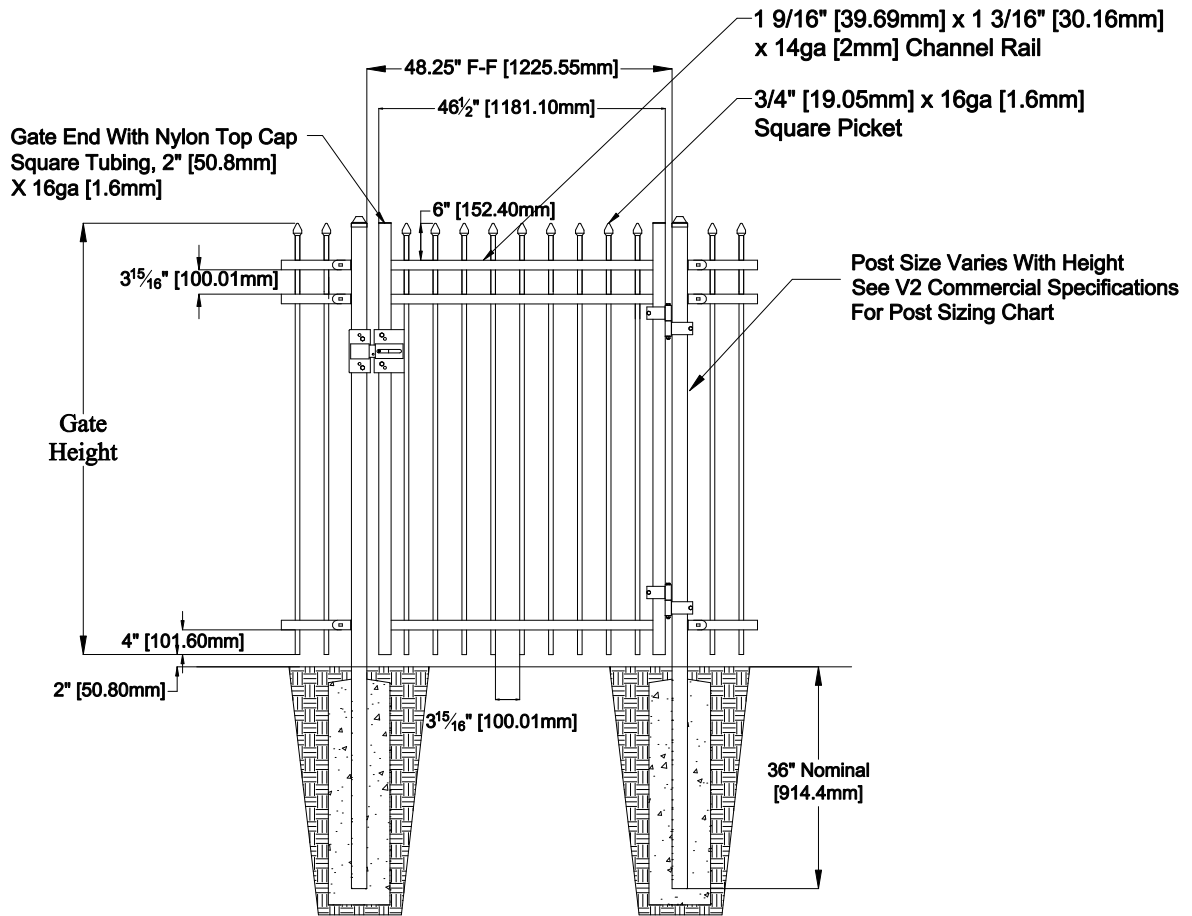

Select Desired Height

- 34" [863.6mm]
- 40" [1016.0mm]
- 46" [1168.4mm]
- 58" [1473.2mm]
- 70" [1778.0mm]

Custom sizes available upon request  
 Contact Fortress Fence Products  
 @ 1-844-909-1999 or specifications@fortressfence.com

Fortress Fence  
 1720 North 1st Street  
 Garland, TX 75040  
 972-231-4132

Style: Pressed Spear	Description: SP3-V2-COM-04-GP	
Height: 34", 40", 46", 58", 70"	Rev #:	Rev Date:
Panel Length: 46.5"	Scale: Do Not Scale	
Class: Commercial	Drawn By: JS	Date: 1/27/17