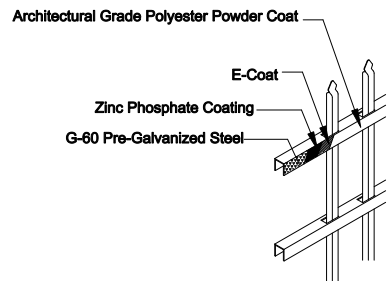

The product design contained on this drawing is proprietary to Fortress Iron, LP, Garland, Texas, USA, and is not to be copied electronically or manually, or reproduced in any manner, or divulged to other sources, without the expressed written permission of an authorized representative of Fortress Iron L.P. *(Always consult local building codes)

Fortress Fence
1720 North 1st Street
Garland, TX 75040
972-231-4132

Style: Pressed Spear	Description: SP3-V2-COM-04-GP	
Height: 34", 40", 46", 58", 70"	Rev #:	Rev Date:
Panel Length: 46.5"	Scale: Do Not Scale	
Class: Commercial	Drawn By: JS	Date: 1/27/17