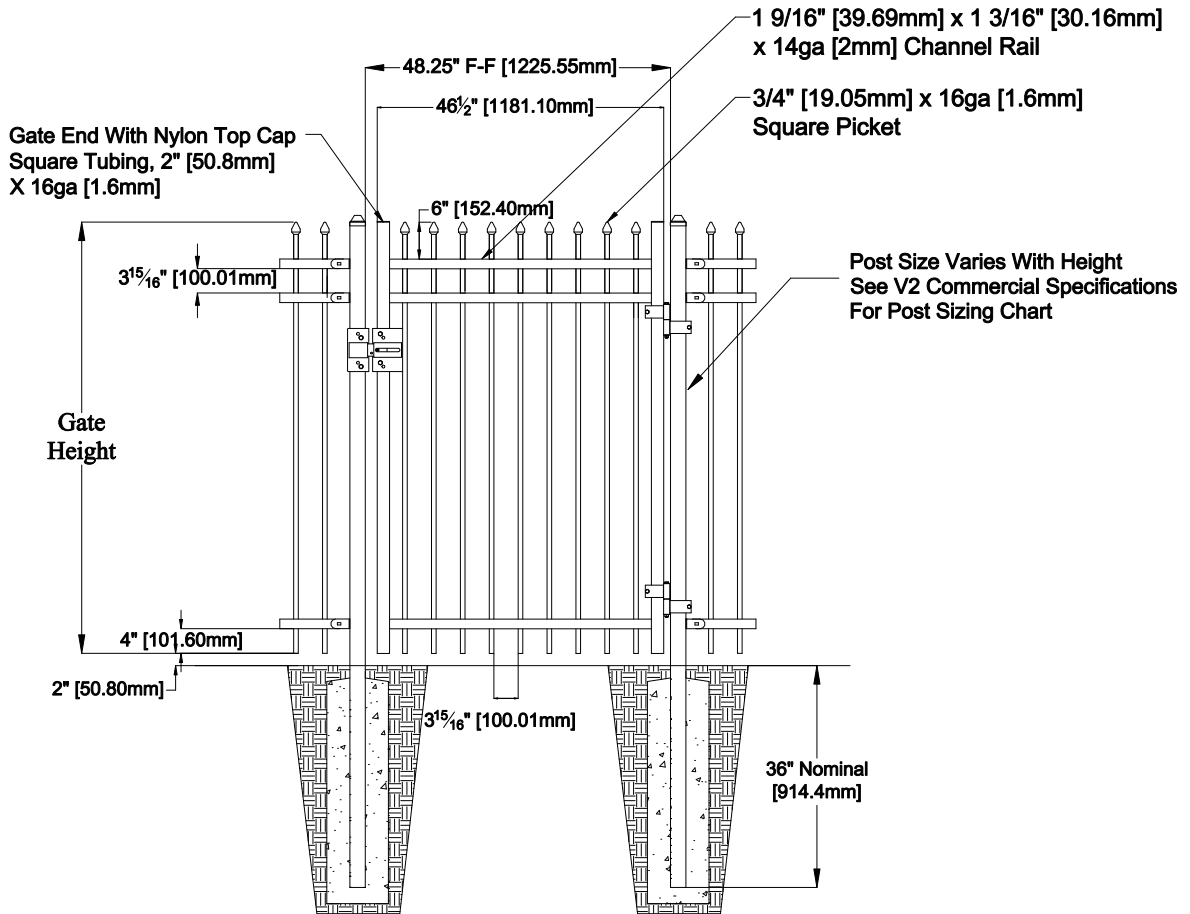

Select Desired Height

82" [2082.8mm]

94" [2387.6mm]

Custom sizes available upon request

Contact Fortress Fence Products

@ 1-844-909-1999 or specifications@fortressfence.com

Applicable Hardware

ProSeries Gate Latch

ProSeries Gate Hinge

VERSAI RINGS-3D-RES
for Level Installations
(Optional)

Architectural Grade Polyester Powder Coat

The product design contained on this drawing is proprietary to Fortress Iron, LP, Garland, Texas, USA, and is not to be copied electronically or manually, or reproduced in any manner, or divulged to other sources, without the expressed written permission of an authorized representative of Fortress Iron L.P. *(Always consult local building codes)

Fortress Fence
1720 North 1st Street
Garland, TX 75040
972-231-4132

Style: Pressed Spear	Description: SP3-V2-COM-04-GP	
Height: 82", 94"	Rev #:	Rev Date:
Panel Length: 46.5"	Scale: Do Not Scale	
Class: Commercial	Drawn By: JS	Date: 1/27/17