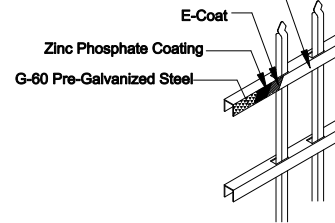

Select Desired Height

82" [2082.8mm]

94" [2387.6mm]

Custom sizes available upon request

Contact Fortress Fence Products

@ 1-844-909-1999 or specifications@fortressfence.com

Applicable Hardware

ProSeries Gate Latch

ProSeries Gate Hinge

VERSAI RINGS-3D-RES
for Level Installations
(Optional)

Architectural Grade Polyester Powder Coat

The product design contained on this drawing is proprietary to Fortress Iron, LP, Garland, Texas, USA, and is not to be copied electronically or manually, or reproduced in any manner, or divulged to other sources, without the expressed written permission of an authorized representative of Fortress Iron L.P. *(Always consult local building codes)