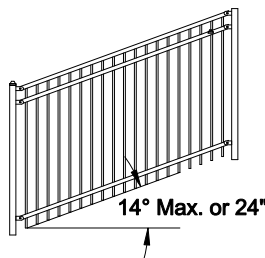

Select Desired Height

- 82" [2082.8mm]
- 94" [2387.6mm]
- 106" [2692.4mm]
- 118" [2997.2mm]

Applicable Brackets

The product design contained on this drawing is proprietary to Fortress Iron, L.P., Garland, Texas, USA, and is not to be copied electronically or manually, or reproduced in any manner, or divulged to other sources, without the expressed written permission of an authorized representative of Fortress Iron L.P. *(Always consult local building codes)

Fortress Fence
1720 North 1st Street
Garland, TX 75040
972-231-4132

Style: Flat Top	Description: FT3-Titan-IND 90.5	
Height: 82", 94", 118"	Rev #:	Rev Date:
Panel Length: 90.5"	Scale: Do Not Scale	
Class: Industrial	Drawn By: JS	Date: 1/27/17