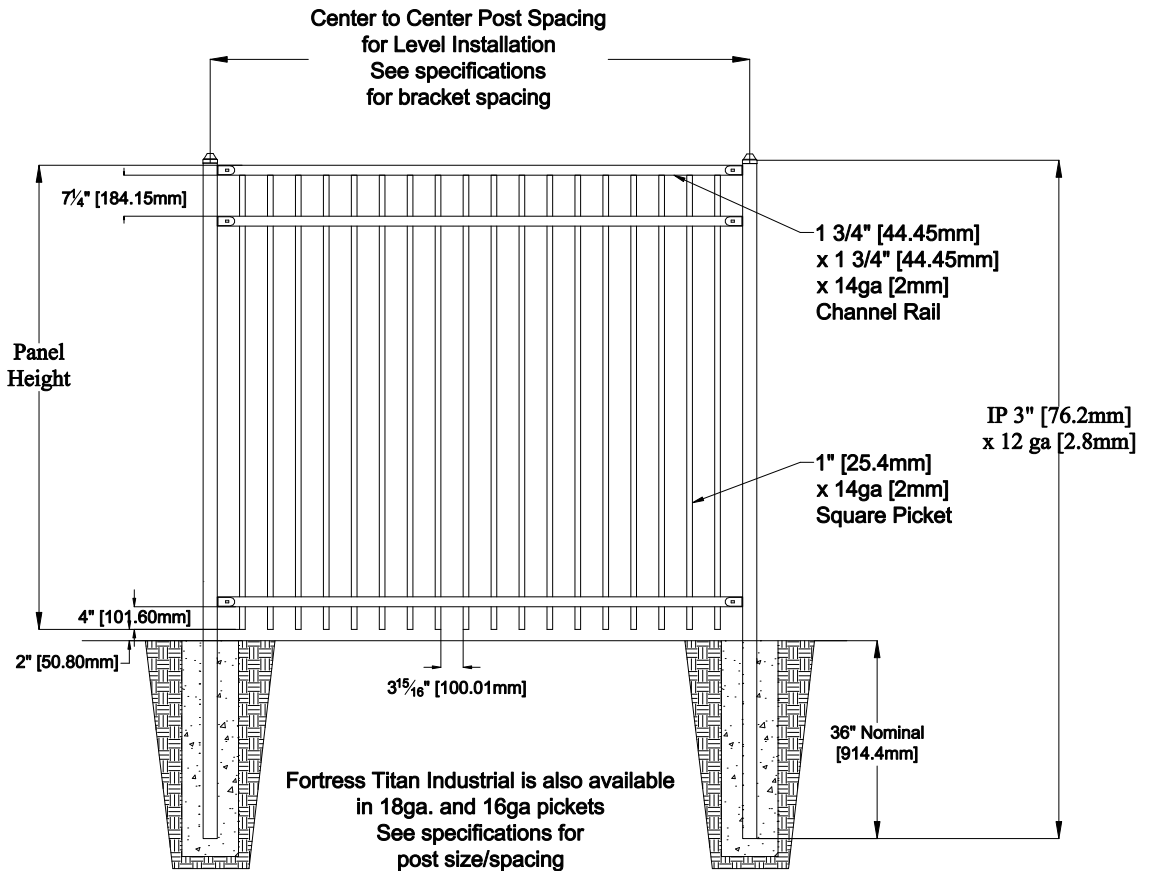

Select Desired Height

- 82" [2082.8mm]
- 94" [2387.6mm]
- 106" [2692.4mm]
- 118" [2997.2mm]

Applicable Brackets

The product design contained on this drawing is proprietary to Fortress Iron, L.P., Garland, Texas, USA, and is not to be copied electronically or manually, or reproduced in any manner, or divulged to other sources, without the expressed written permission of an authorized representative of Fortress Iron L.P. *(Always consult local building codes)

Fortress Fence
1720 North 1st Street
Garland, TX 75040
972-231-4132

Style: Flat Top	Description: FT3-Titan-IND 90.5	
Height: 82", 94", 118"	Rev #:	Rev Date:
Panel Length: 90.5"	Scale: Do Not Scale	
Class: Industrial	Drawn By: JS	Date: 1/27/17