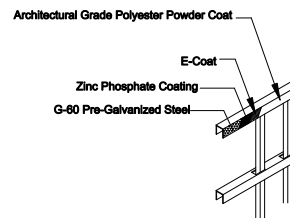

Select Desired Height

- 82" [2082.8mm]
- 94" [2387.6mm]
- 106" [2692.4mm]
- 118" [2997.2mm]

Applicable Brackets

The product design contained on this drawing is proprietary to Fortress Iron, L.P., Garland, Texas, USA, and is not to be copied electronically or manually, or reproduced in any manner, or divulged to other sources, without the expressed written permission of an authorized representative of Fortress Iron L.P. *(Always consult local building codes)

Fortress Fence
1720 North 1st Street
Garland, TX 75040
972-231-4132

Style: Flat Top	Description: FT3-Titan-IND 90.5	
Height: 82", 94", 118"	Rev #:	Rev Date:
Panel Length: 90.5"	Scale: Do Not Scale	
Class: Industrial	Drawn By: JS	Date: 1/27/17