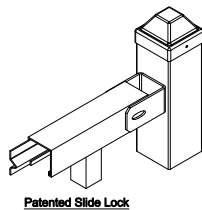

Select Desired Height

- 82" [2082.8mm]
- 94" [2387.6mm]
- 106" [2692.4mm]
- 118" [2997.2mm]

Applicable Brackets

The product design contained on this drawing is proprietary to Fortress Iron, L.P., Garland, Texas, USA, and is not to be copied electronically or manually, or reproduced in any manner, or divulged to other sources, without the expressed written permission of an authorized representative of Fortress Iron L.P. *(Always consult local building codes)

Fortress Fence
1720 North 1st Street
Garland, TX 75040
972-231-4132

Style: Flat Top	Description: FT3-Titan-IND 90.5	
Height: 82", 94", 118"	Rev #:	Rev Date:
Panel Length: 90.5"	Scale: Do Not Scale	
Class: Industrial	Drawn By: JS	Date: 1/27/17