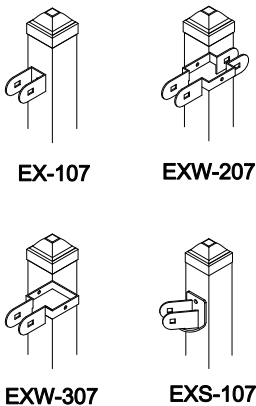

Select Desired Height

- 82" [2082.8mm]
- 94" [2387.6mm]
- 106" [2692.4mm]
- 118" [2997.2mm]

Applicable Brackets

The product design contained on this drawing is proprietary to Fortress Iron, L.P., Garland, Texas, USA, and is not to be copied electronically or manually, or reproduced in any manner, or divulged to other sources, without the expressed written permission of an authorized representative of Fortress Iron L.P. *(Always consult local building codes)

Fortress Fence
1720 North 1st Street
Garland, TX 75040
972-231-4132

Style: Flat Top	Description: FT3-Titan-IND 90.5	
Height: 82", 94", 118"	Rev #:	Rev Date:
Panel Length: 90.5"	Scale: Do Not Scale	
Class: Industrial	Drawn By: JS	Date: 1/27/17