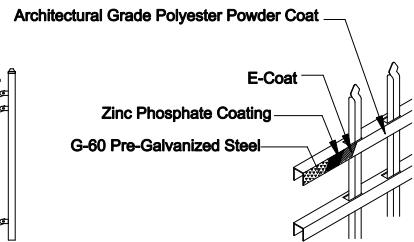

Select Desired Height

- 82" [2082.8mm]
- 94" [2387.6mm]
- 106" [2692.4mm]
- 118" [2997.2mm]

Applicable Brackets

The product design contained on this drawing is proprietary to Fortress Iron, LP, Garland, Texas, USA, and is not to be copied electronically or manually, or reproduced in any manner, or divulged to other sources, without the expressed written permission of an authorized representative of Fortress Iron L.P. *(Always consult local building codes)

Fortress Fence
1720 North 1st Street
Garland, TX 75040
972-231-4132

Style: Pressed Spear	Description: SP3-Titan-IND-90.5	
Height: 82", 94", 118"	Rev #:	Rev Date:
Panel Length: 90.5"	Scale: Do Not Scale	
Class: Industrial	Drawn By: JS	Date: 1/27/17