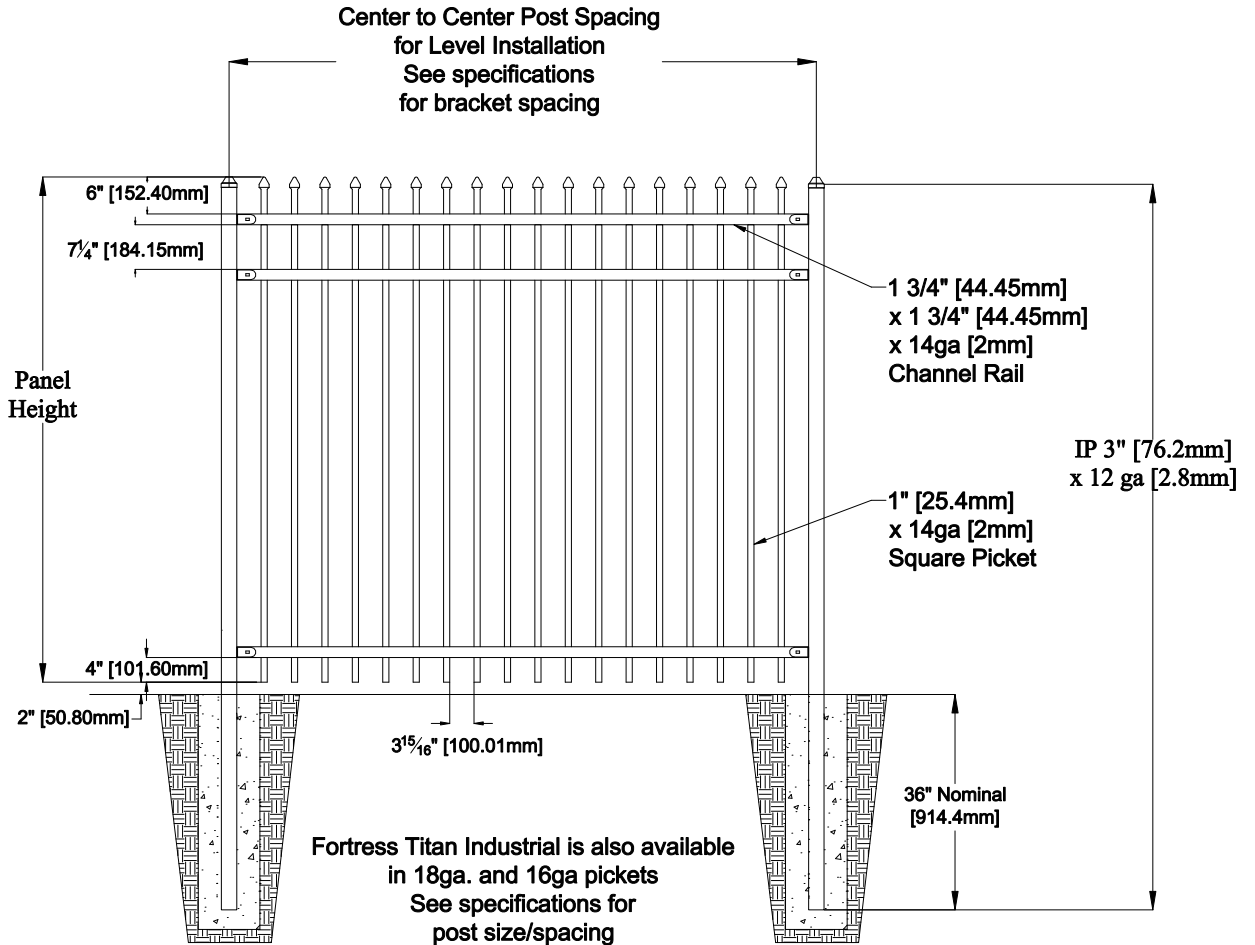

Select Desired Height

- 82" [2082.8mm]
- 94" [2387.6mm]
- 106" [2692.4mm]
- 118" [2997.2mm]

Applicable Brackets

The product design contained on this drawing is proprietary to Fortress Iron, LP, Garland, Texas, USA, and is not to be copied electronically or manually, or reproduced in any manner, or divulged to other sources, without the expressed written permission of an authorized representative of Fortress Iron L.P. *(Always consult local building codes)

Fortress Fence
1720 North 1st Street
Garland, TX 75040
972-231-4132

Style: Pressed Spear	Description: SP3-Titan-IND-90.5	
Height: 82", 94", 118"	Rev #:	Rev Date:
Panel Length: 90.5"	Scale: Do Not Scale	
Class: Industrial	Drawn By: JS	Date: 1/27/17