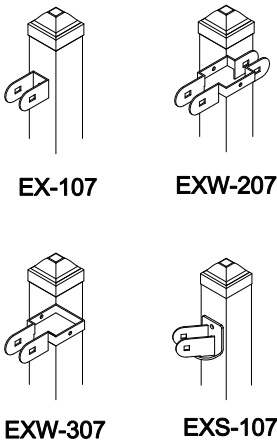

Select Desired Height

- 82" [2082.8mm]
- 94" [2387.6mm]
- 106" [2692.4mm]
- 118" [2997.2mm]

Applicable Brackets

The product design contained on this drawing is proprietary to Fortress Iron, LP, Garland, Texas, USA, and is not to be copied electronically or manually, or reproduced in any manner, or divulged to other sources, without the expressed written permission of an authorized representative of Fortress Iron L.P. *(Always consult local building codes)

Fortress Fence
1720 North 1st Street
Garland, TX 75040
972-231-4132

Style: Pressed Spear	Description: SP3-Titan-IND-90.5	
Height: 82", 94", 118"	Rev #:	Rev Date:
Panel Length: 90.5"	Scale: Do Not Scale	
Class: Industrial	Drawn By: JS	Date: 1/27/17