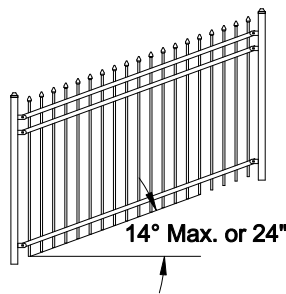

Select Desired Height

- 82" [2082.8mm]
- 94" [2387.6mm]
- 106" [2692.4mm]
- 118" [2997.2mm]

Applicable Brackets

The product design contained on this drawing is proprietary to Fortress Iron, LP, Garland, Texas, USA, and is not to be copied electronically or manually, or reproduced in any manner, or divulged to other sources, without the expressed written permission of an authorized representative of Fortress Iron L.P. *(Always consult local building codes)

Fortress Fence
1720 North 1st Street
Garland, TX 75040
972-231-4132

Style: Pressed Spear	Description: SP3-Titan-IND-90.5	
Height: 82", 94", 118"	Rev #:	Rev Date:
Panel Length: 90.5"	Scale: Do Not Scale	
Class: Industrial	Drawn By: JS	Date: 1/27/17