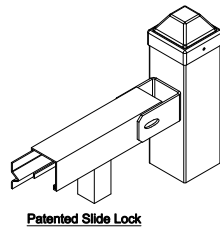

Select Desired Height

- 82" [2082.8mm]
- 94" [2387.6mm]
- 106" [2692.4mm]
- 118" [2997.2mm]

Applicable Brackets

The product design contained on this drawing is proprietary to Fortress Iron, LP, Garland, Texas, USA, and is not to be copied electronically or manually, or reproduced in any manner, or divulged to other sources, without the expressed written permission of an authorized representative of Fortress Iron L.P. *(Always consult local building codes)

Fortress Fence
1720 North 1st Street
Garland, TX 75040
972-231-4132

Style: Pressed Spear	Description: SP3-Titan-IND-90.5	
Height: 82", 94", 118"	Rev #:	Rev Date:
Panel Length: 90.5"	Scale: Do Not Scale	
Class: Industrial	Drawn By: JS	Date: 1/27/17