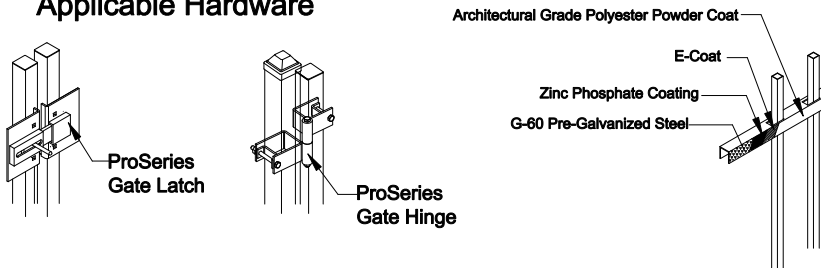

Applicable Hardware

The product design contained on this drawing is proprietary to Fortress Iron, LP, Garland, Texas, USA, and is not to be copied electronically or manually, or reproduced in any manner, or divulged to other sources, without the expressed written permission of an authorized representative of Fortress Iron L.P. *(Always consult local building codes)

Fortress Fence
1720 North 1st Street
Garland, TX 75040
972-231-4132

Style: Extended Picket	Description: EXT-V2-COM-04-GP	
Height: 34", 40", 46", 58", 70"	Rev #:	Rev Date:
Panel Length: 46.5"	Scale: Do Not Scale	
Class: Commercial	Drawn By: JS	Date: 1/25/17