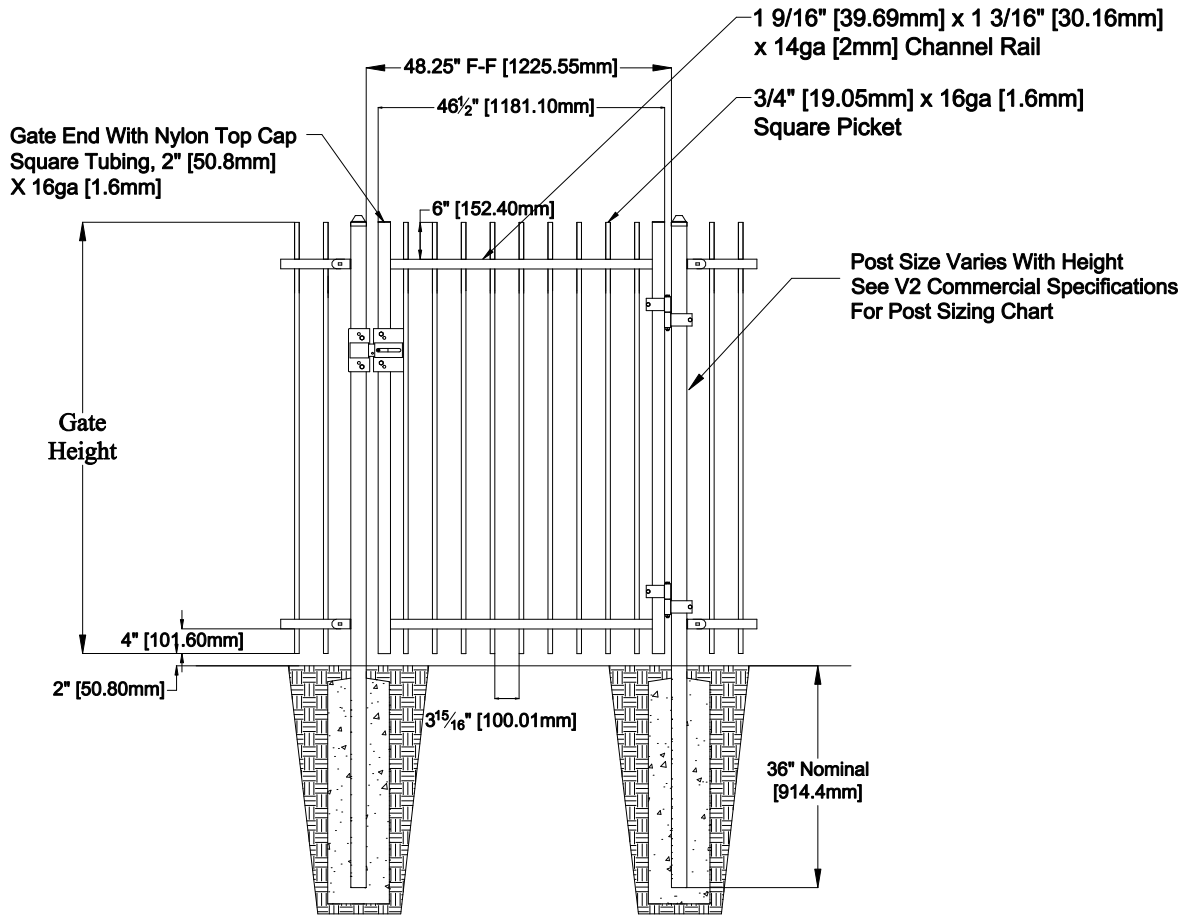

Select Desired Height

- 34" [863.6mm]
- 40" [1016.0mm]
- 46" [1168.4mm]
- 58" [1473.2mm]
- 70" [1778.0mm]

Custom sizes available upon request
 Contact Fortress Fence Products
 @ 1-844-909-1999 or specifications@fortressfence.com

Fortress Fence
 1720 North 1st Street
 Garland, TX 75040
 972-231-4132

Style: Extended Picket	Description: EXT-V2-COM-04-GP	
Height: 34", 40", 46", 58", 70"	Rev #:	Rev Date:
Panel Length: 46.5"	Scale: Do Not Scale	
Class: Commercial	Drawn By: JS	Date: 1/25/17