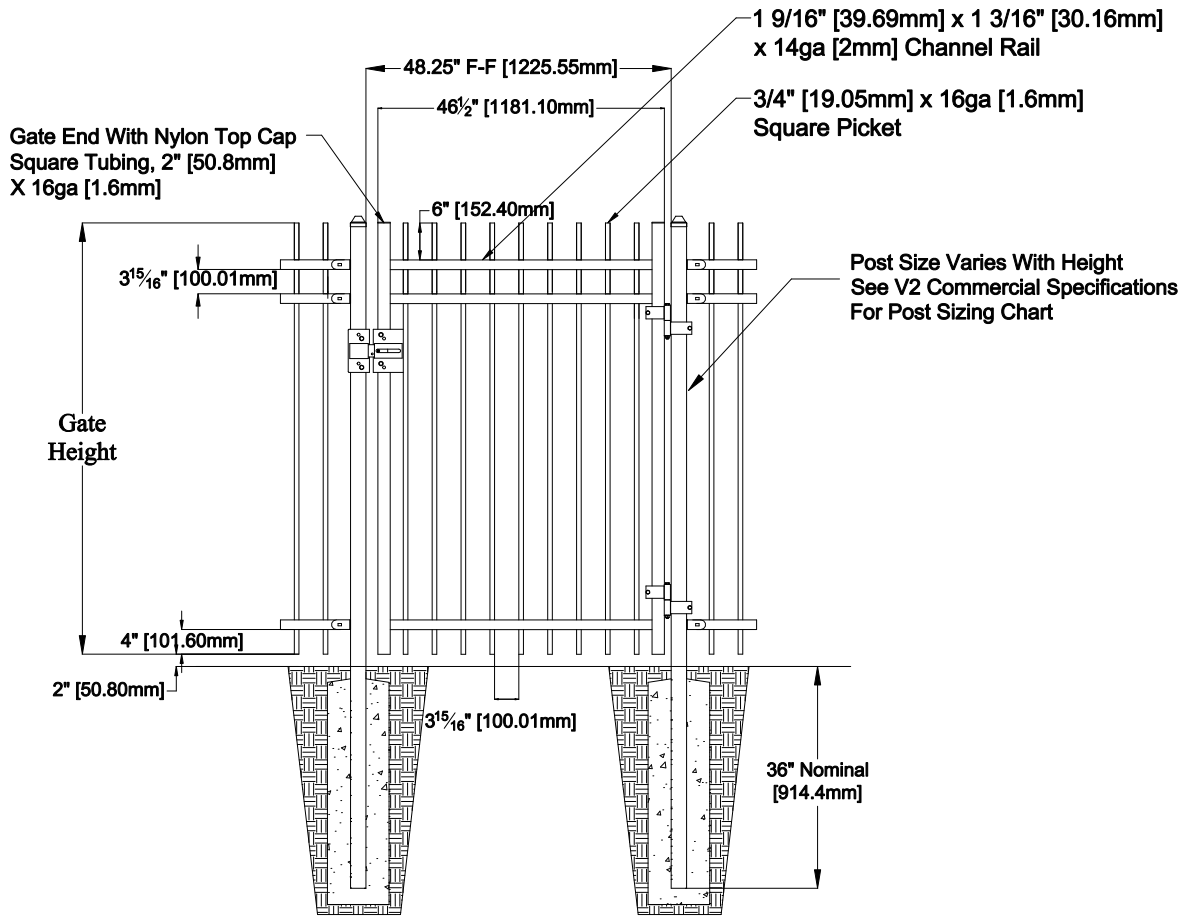

Select Desired Height

- 82" [2082.8mm]
- 94" [2387.6mm]

Custom sizes available upon request
 Contact Fortress Fence Products
 @ 1-844-909-1999 or specifications@fortressfence.com

Applicable Hardware

The product design contained on this drawing is proprietary to Fortress Iron, LP, Garland, Texas, USA, and is not to be copied electronically or manually, or reproduced in any manner, or divulged to other sources, without the expressed written permission of an authorized representative of Fortress Iron L.P. *(Always consult local building codes)

Fortress Fence
 1720 North 1st Street
 Garland, TX 75040
 972-231-4132

Style: Extended Picket	Description: EXT-V2-COM-04-GP	
Height: 82", 94"	Rev #:	Rev Date:
Panel Length: 46.5"	Scale: Do Not Scale	
Class: Commercial	Drawn By: JS	Date: 1/25/17