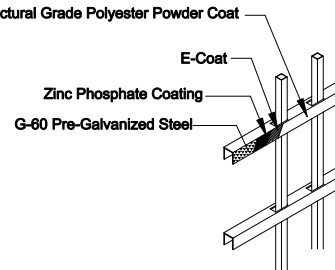

Select Desired Height

- 82" [2082.8mm]
- 94" [2387.6mm]

Custom sizes available upon request
 Contact Fortress Fence Products
 @ 1-844-909-1999 or specifications@fortressfence.com

Applicable Hardware

The product design contained on this drawing is proprietary to Fortress Iron, LP, Garland, Texas, USA, and is not to be copied electronically or manually, or reproduced in any manner, or divulged to other sources, without the expressed written permission of an authorized representative of Fortress Iron L.P. *(Always consult local building codes)

Fortress Fence
 1720 North 1st Street
 Garland, TX 75040
 972-231-4132

Style: Extended Picket	Description: EXT-V2-COM-04-GP	
Height: 82", 94"	Rev #:	Rev Date:
Panel Length: 46.5"	Scale: Do Not Scale	
Class: Commercial	Drawn By: JS	Date: 1/25/17