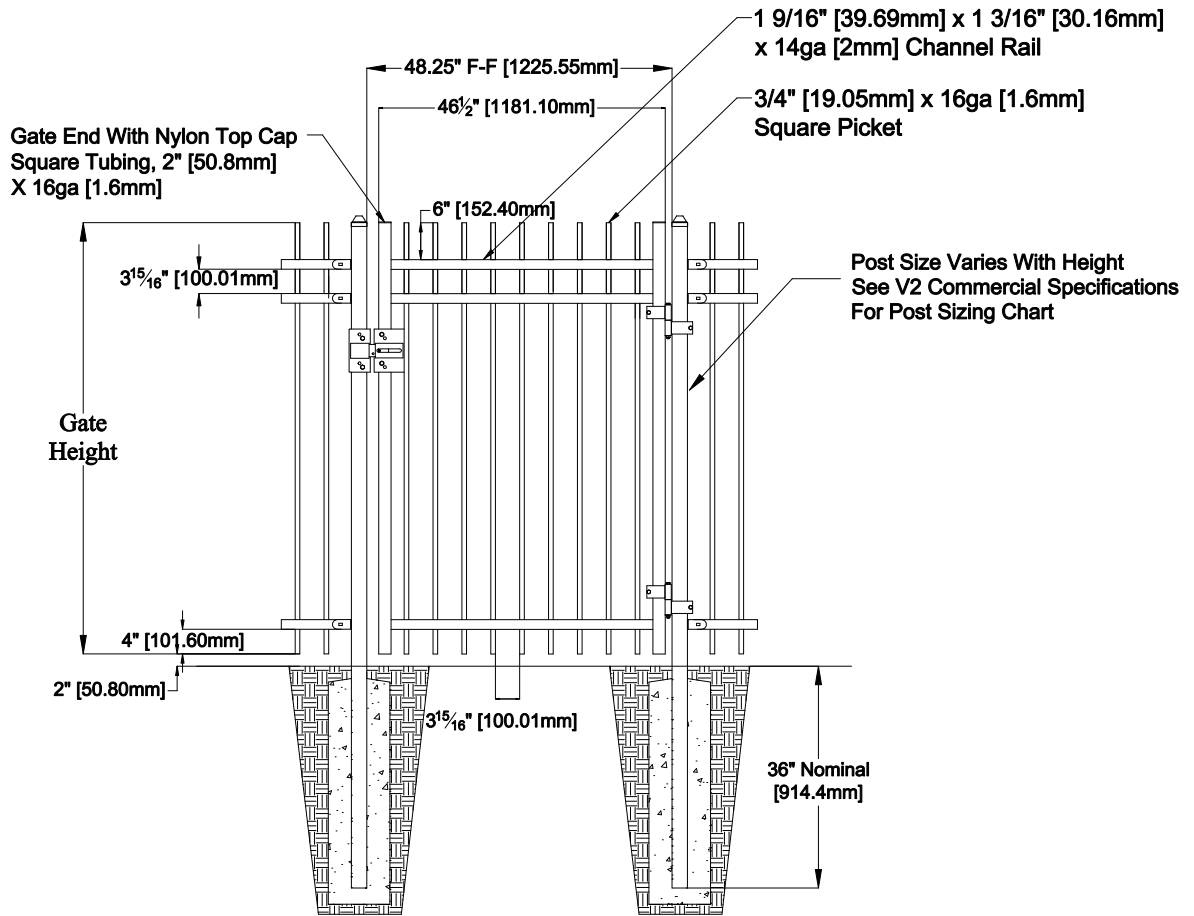

Select Desired Height

- 34" [863.6mm]
- 40" [1016.0mm]
- 46" [1168.4mm]
- 58" [1473.2mm]
- 70" [1778.0mm]

Custom sizes available upon request
 Contact Fortress Fence Products
 @ 1-844-909-1999 or specifications@fortressfence.com

Fortress Fence
 1720 North 1st Street
 Garland, TX 75040
 972-231-4132

Style: Extended Picket	Description: EXT-V2-COM-04-GP	
Height: 34", 40", 46", 58", 70"	Rev #:	Rev Date:
Panel Length: 46.5"	Scale: Do Not Scale	
Class: Commercial	Drawn By: JS	Date: 1/25/17