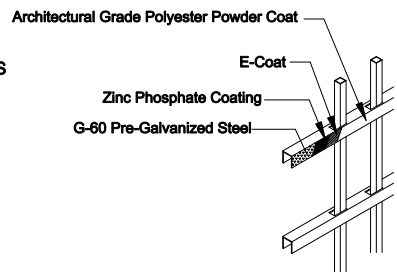

The product design contained on this drawing is proprietary to Fortress Iron, LP, Garland, Texas, USA, and is not to be copied electronically or manually, or reproduced in any manner, or divulged to other sources, without the expressed written permission of an authorized representative of Fortress Iron L.P. *(Always consult local building codes)

Fortress Fence
1720 North 1st Street
Garland, TX 75040
972-231-4132

Style: Extended Picket	Description: EXT-V2-COM-04-GP	
Height: 34", 40", 46", 58", 70"	Rev #:	Rev Date:
Panel Length: 46.5"	Scale: Do Not Scale	
Class: Commercial	Drawn By: JS	Date: 1/25/17