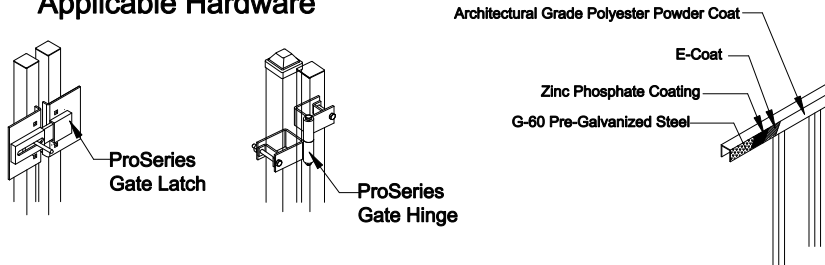

Applicable Hardware

The product design contained on this drawing is proprietary to Fortress Iron, LP, Garland, Texas, USA, and is not to be copied electronically or manually, or reproduced in any manner, or divulged to other sources, without the expressed written permission of an authorized representative of Fortress Iron L.P. *(Always consult local building codes)

Fortress Fence
1720 North 1st Street
Garland, TX 75040
972-231-4132

Style: Flat Top	Description: FT2-V2-COM-04-GP	
Height: 34", 40", 46", 58", 70"	Rev #:	Rev Date:
Panel Length: 46.5"	Scale: Do Not Scale	
Class: Commercial	Drawn By: JS	Date: 1/27/17