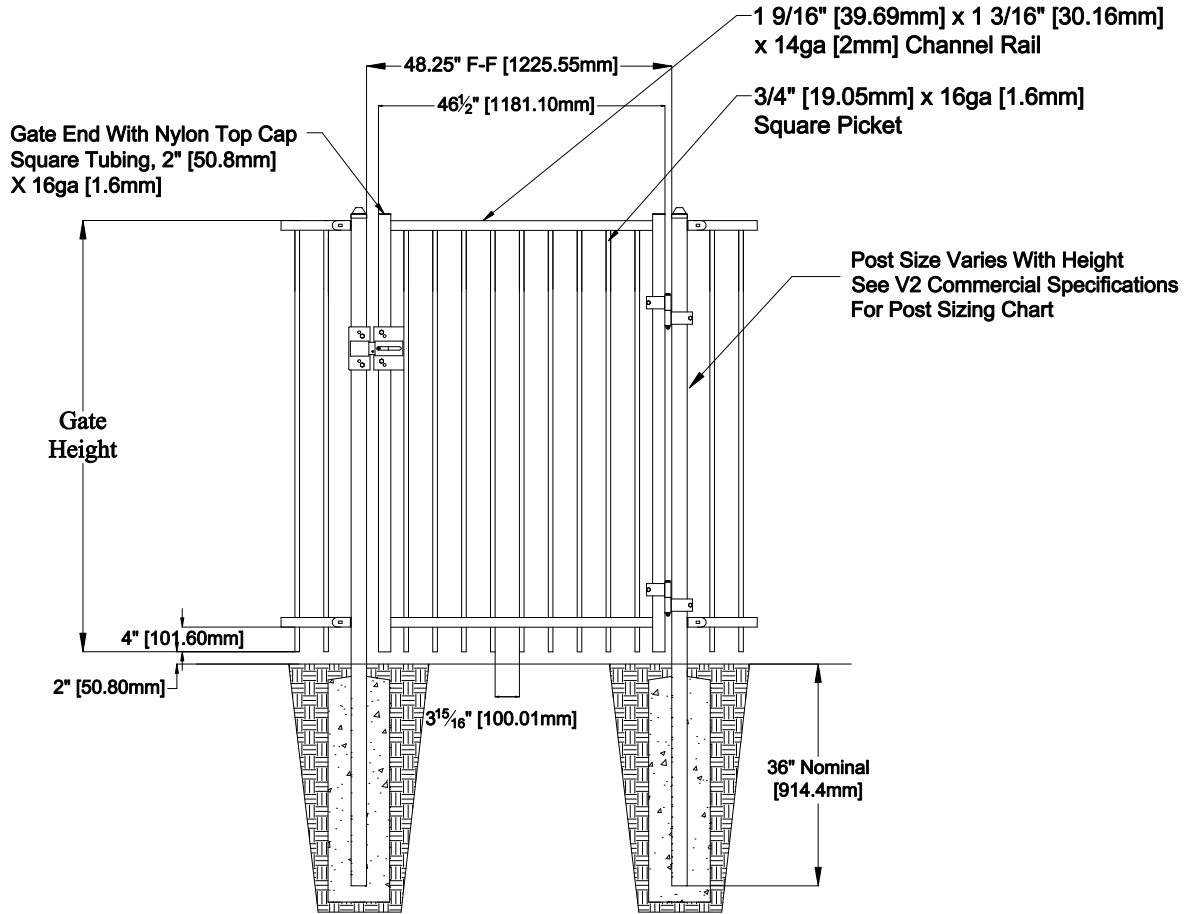

Select Desired Height

- 34" [863.6mm]
- 40" [1016.0mm]
- 46" [1168.4mm]
- 58" [1473.2mm]
- 70" [1778.0mm]

Custom sizes available upon request  
 Contact Fortress Fence Products  
 @ 1-844-909-1999 or specifications@fortressfence.com

Fortress Fence  
 1720 North 1st Street  
 Garland, TX 75040  
 972-231-4132

Style: Flat Top	Description: FT2-V2-COM-04-GP	
Height: 34", 40", 46", 58", 70"	Rev #:	Rev Date:
Panel Length: 46.5"	Scale: Do Not Scale	
Class: Commercial	Drawn By: JS	Date: 1/27/17