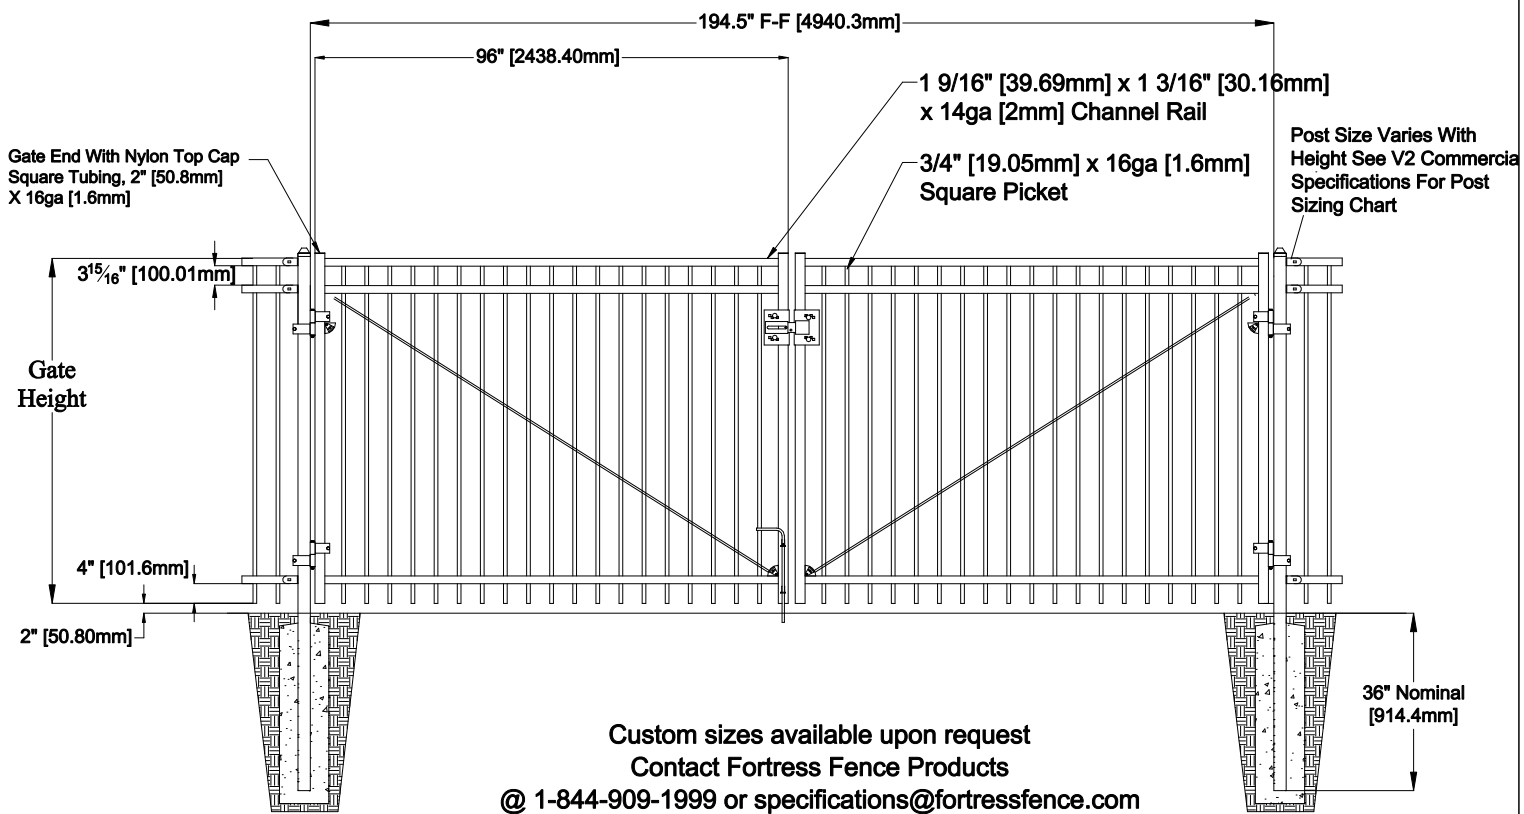

Select Desired Height

- 34" [863.6mm]
- 40" [1016.0mm]
- 46" [1168.4mm]
- 58" [1473.2mm]
- 70" [1778.0mm]

Applicable Hardware

The product design contained on this drawing is proprietary to Fortress Iron, LP, Garland, Texas, USA, and is not to be copied electronically or manually, or reproduced in any manner, or divulged to other sources, without the expressed written permission of an authorized representative of Fortress Iron L.P. *(Always consult local building codes)

Fortress Fence
1720 North 1st Street
Garland, TX 75040
972-231-4132

Style: Flat Top	Description: (2) FT3-V2-COM-08-DGP	
Height: 34",40",46",58",70"	Rev #:	Rev Date:
Panel Length: 96"	Scale: Do Not Scale	
Class: Commercial	Drawn By: JS	Date: 1/27/17