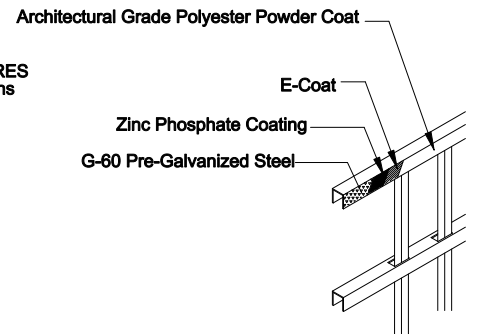

Select Desired Height

- 34" [863.6mm]
- 40" [1016.0mm]
- 46" [1168.4mm]
- 58" [1473.2mm]
- 70" [1778.0mm]

Applicable Hardware

The product design contained on this drawing is proprietary to Fortress Iron, LP, Garland, Texas, USA, and is not to be copied electronically or manually, or reproduced in any manner, or divulged to other sources, without the expressed written permission of an authorized representative of Fortress Iron L.P. *(Always consult local building codes)