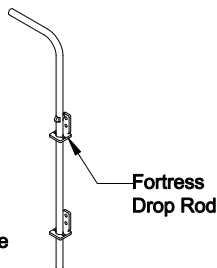

Select Desired Height

- 34" [863.6mm]
- 40" [1016.0mm]
- 46" [1168.4mm]
- 58" [1473.2mm]
- 70" [1778.0mm]

Applicable Hardware

The product design contained on this drawing is proprietary to Fortress Iron, LP, Garland, Texas, USA, and is not to be copied electronically or manually, or reproduced in any manner, or divulged to other sources, without the expressed written permission of an authorized representative of Fortress Iron L.P. *(Always consult local building codes)

Fortress Fence
1720 North 1st Street
Garland, TX 75040
972-231-4132

Style: Flat Top	Description: (2) FT3-V2-COM-08-DGP	
Height: 34",40",46",58",70"	Rev #:	Rev Date:
Panel Length: 96"	Scale: Do Not Scale	
Class: Commercial	Drawn By: JS	Date: 1/27/17