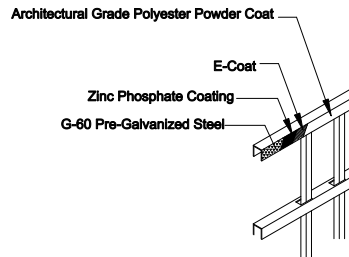

Select Desired Height

- 34" [863.6mm]
- 40" [1016.0mm]
- 46" [1168.4mm]
- 58" [1473.2mm]
- 70" [1778.0mm]

Applicable Hardware

The product design contained on this drawing is proprietary to Fortress Iron, L.P., Garland, Texas, USA, and is not to be copied electronically or manually, or reproduced in any manner, or divulged to other sources, without the expressed written permission of an authorized representative of Fortress Iron L.P. *(Always consult local building codes)