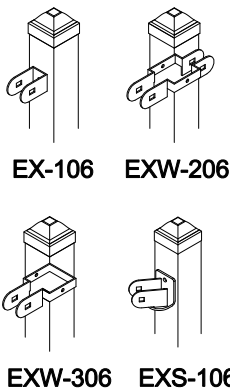

Select Desired Height

- 34" [863.6mm]
- 40" [1016.0mm]
- 46" [1168.4mm]
- 58" [1473.2mm]
- 70" [1778.0mm]

Applicable Hardware

The product design contained on this drawing is proprietary to Fortress Iron, L.P., Garland, Texas, USA, and is not to be copied electronically or manually, or reproduced in any manner, or divulged to other sources, without the expressed written permission of an authorized representative of Fortress Iron L.P. *(Always consult local building codes)

Fortress Fence
1720 North 1st Street
Garland, TX 75040
972-231-4132

Style: Flat Top	Description: FT3-V2-COM 90.5	
Height: 34",40",46",58",70"	Rev #:	Rev Date:
Panel Length: 90.5"	Scale: Do Not Scale	
Class: Commercial	Drawn By: JS	Date: 1/25/17