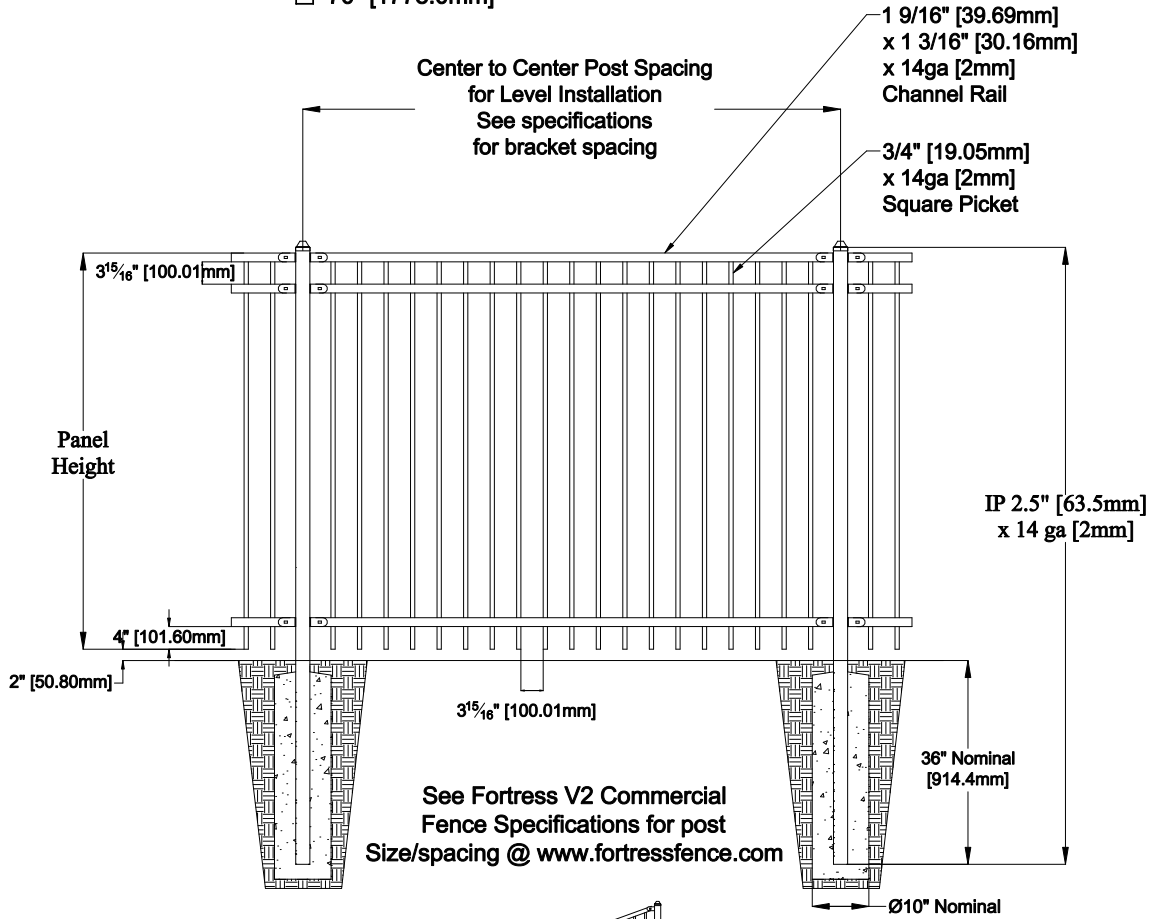

Select Desired Height

- 34" [863.6mm]
- 40" [1016.0mm]
- 46" [1168.4mm]
- 58" [1473.2mm]
- 70" [1778.0mm]

Applicable Hardware

The product design contained on this drawing is proprietary to Fortress Iron, L.P., Garland, Texas, USA, and is not to be copied electronically or manually, or reproduced in any manner, or divulged to other sources, without the expressed written permission of an authorized representative of Fortress Iron L.P. *(Always consult local building codes)

Fortress Fence
1720 North 1st Street
Garland, TX 75040
972-231-4132

Style: Flat Top	Description: FT3-V2-COM 90.5	
Height: 34",40",46",58",70"	Rev #:	Rev Date:
Panel Length: 90.5"	Scale: Do Not Scale	
Class: Commercial	Drawn By: JS	Date: 1/25/17