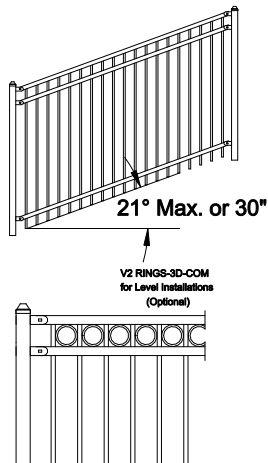

Select Desired Height

- 34" [863.6mm]
- 40" [1016.0mm]
- 46" [1168.4mm]
- 58" [1473.2mm]
- 70" [1778.0mm]

Applicable Hardware

The product design contained on this drawing is proprietary to Fortress Iron, L.P., Garland, Texas, USA, and is not to be copied electronically or manually, or reproduced in any manner, or divulged to other sources, without the expressed written permission of an authorized representative of Fortress Iron L.P. *(Always consult local building codes)

Fortress Fence
1720 North 1st Street
Garland, TX 75040
972-231-4132

Style: Flat Top	Description: FT3-V2-COM 90.5	
Height: 34",40",46",58",70"	Rev #:	Rev Date:
Panel Length: 90.5"	Scale: Do Not Scale	
Class: Commercial	Drawn By: JS	Date: 1/25/17