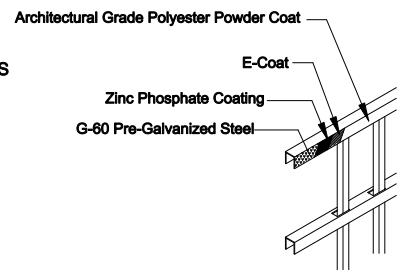

Select Desired Height

- 82" [2082.8mm]
- 94" [2387.6mm]

Custom sizes available upon request
 Contact Fortress Fence Products
 @ 1-844-909-1999 or specifications@fortressfence.com

Applicable Hardware

The product design contained on this drawing is proprietary to Fortress Iron, LP, Garland, Texas, USA, and is not to be copied electronically or manually, or reproduced in any manner, or divulged to other sources, without the expressed written permission of an authorized representative of Fortress Iron L.P. *(Always consult local building codes)