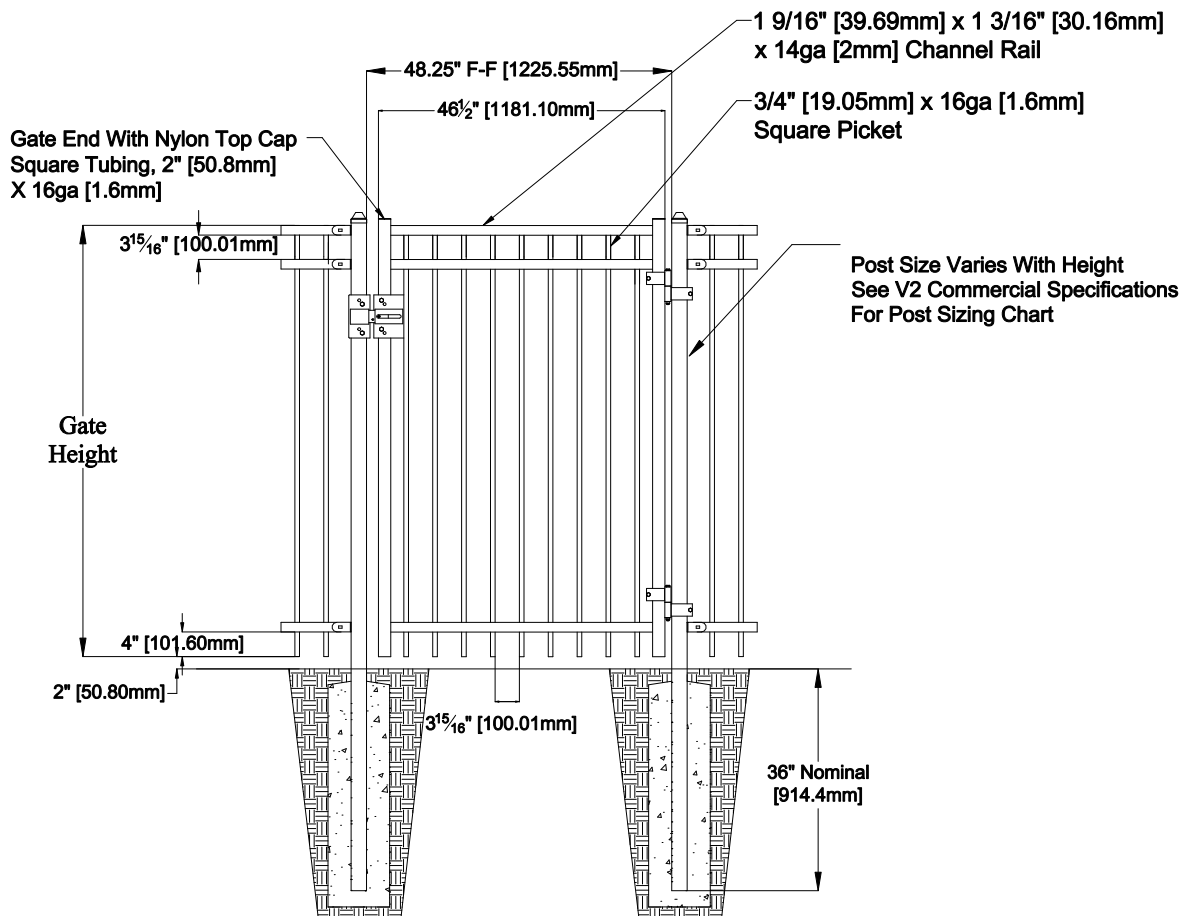

Select Desired Height

- 82" [2082.8mm]
- 94" [2387.6mm]

Custom sizes available upon request
 Contact Fortress Fence Products
 @ 1-844-909-1999 or specifications@fortressfence.com

Applicable Hardware

The product design contained on this drawing is proprietary to Fortress Iron, LP, Garland, Texas, USA, and is not to be copied electronically or manually, or reproduced in any manner, or divulged to other sources, without the expressed written permission of an authorized representative of Fortress Iron L.P. *(Always consult local building codes)

Fortress Fence
 1720 North 1st Street
 Garland, TX 75040
 972-231-4132

Style: Flat Top	Description: FT3-V2-COM-04-GP	
Height: 82", 94"	Rev #:	Rev Date:
Panel Length: 46.5"	Scale: Do Not Scale	
Class: Commercial	Drawn By: JS	Date: 1/27/17