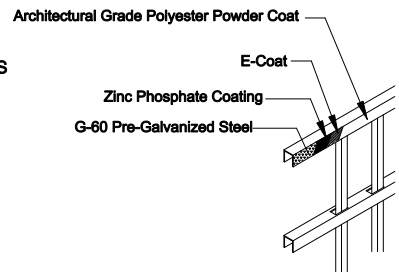

The product design contained on this drawing is proprietary to Fortress Iron, LP, Garland, Texas, USA, and is not to be copied electronically or manually, or reproduced in any manner, or divulged to other sources, without the expressed written permission of an authorized representative of Fortress Iron L.P. *(Always consult local building codes)

FORTRESS
FENCE PRODUCTS
Fortress Fence
1720 North 1st Street
Garland, TX 75040
972-231-4132

Style: Flat Top	Description: FT3-V2-COM-04-GP	
Height: 34",40",46",58",70"	Rev #:	Rev Date:
Panel Length: 46.5"	Scale: Do Not Scale	
Class: Commercial	Drawn By: JS	Date: 1/27/17