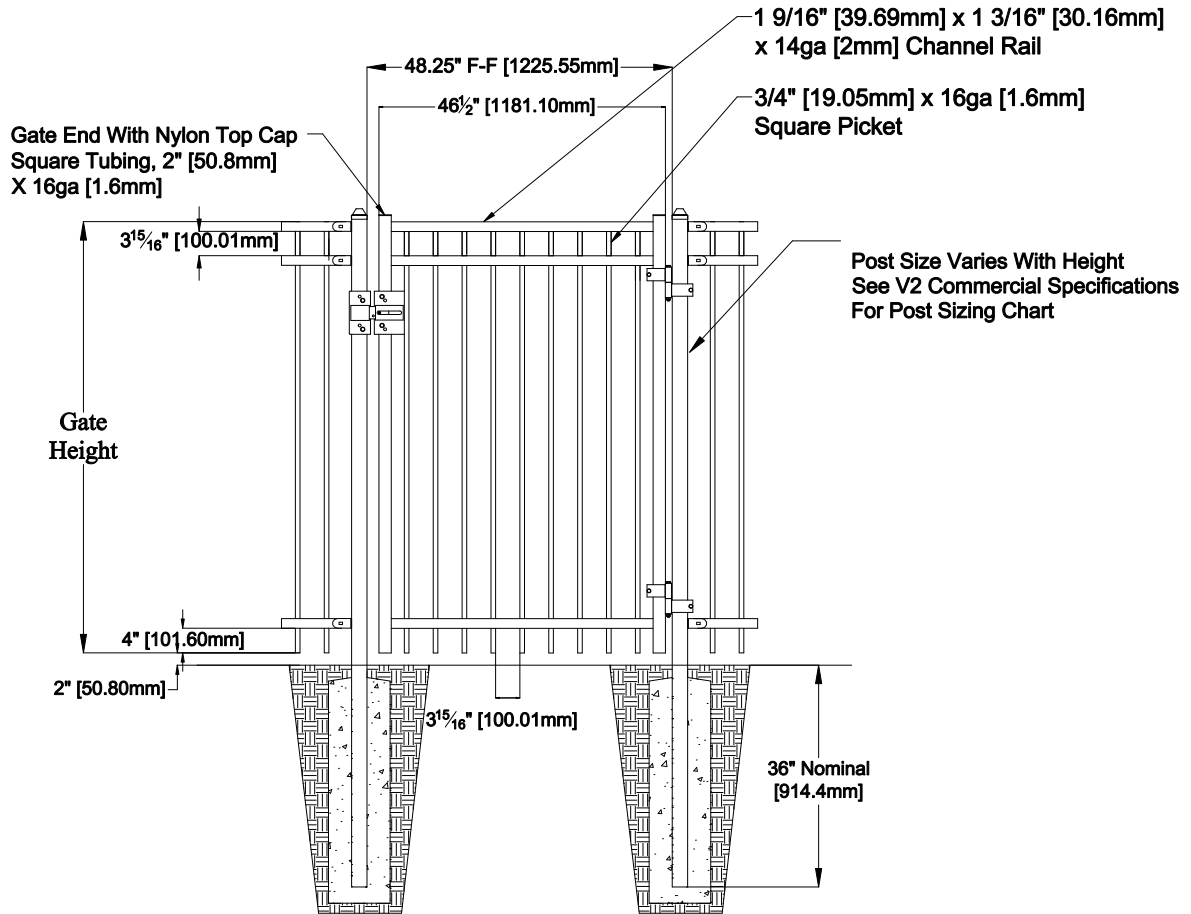

Select Desired Height

- 34" [863.6mm]
- 40" [1016.0mm]
- 46" [1168.4mm]
- 58" [1473.2mm]
- 70" [1778.0mm]

Custom sizes available upon request
 Contact Fortress Fence Products
 @ 1-844-909-1999 or specifications@fortressfence.com

FORTRESS
 FENCE PRODUCTS
 Fortress Fence
 1720 North 1st Street
 Garland, TX 75040
 972-231-4132

Style: Flat Top	Description: FT3-V2-COM-04-GP	
Height: 34",40",46",58",70"	Rev #:	Rev Date:
Panel Length: 46.5"	Scale: Do Not Scale	
Class: Commercial	Drawn By: JS	Date: 1/27/17