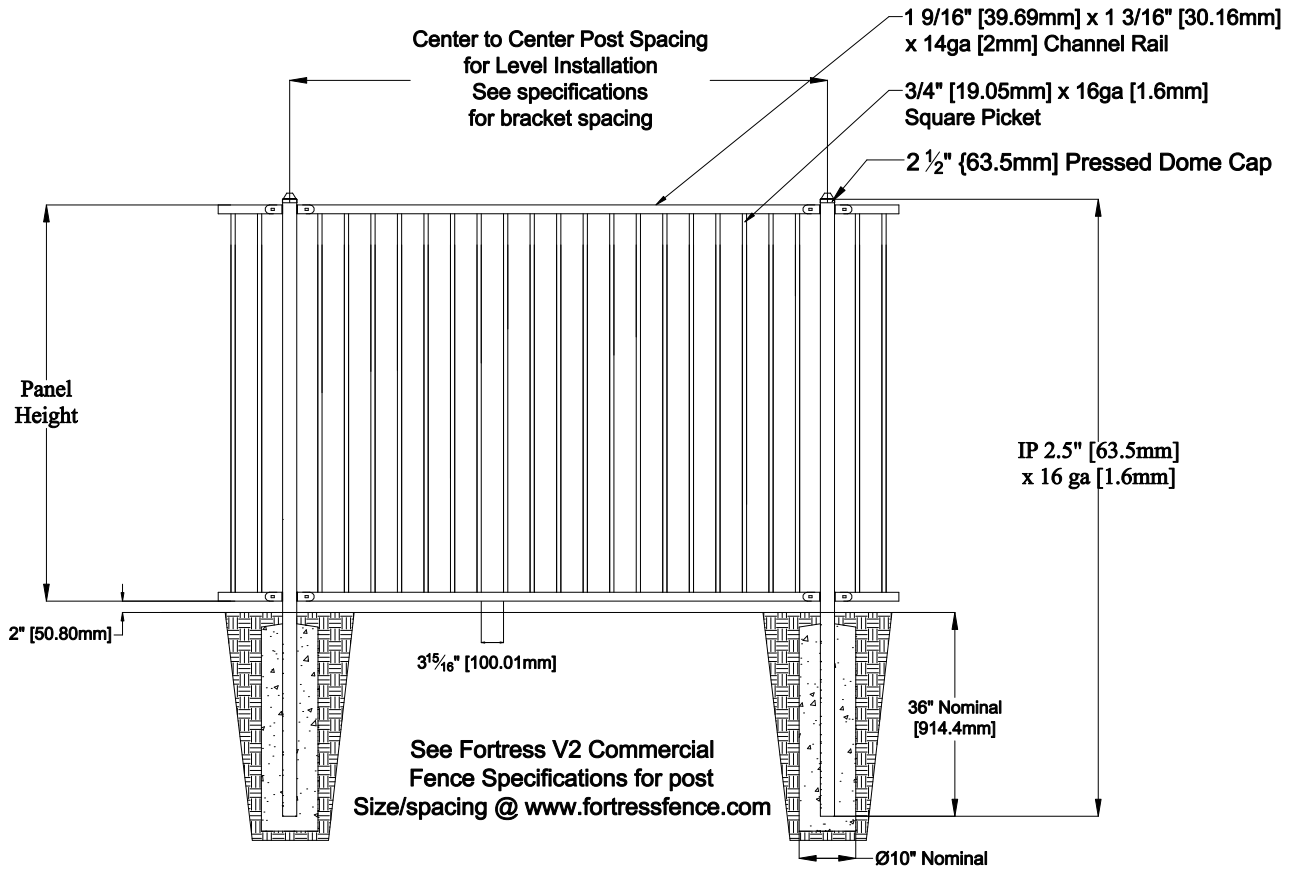

Select Desired Height

- 34" [863.6mm]
- 40" [1016.0mm]
- 46" [1168.4mm]
- 58" [1473.2mm]
- 70" [1778.0mm]

**Applicable Hardware**

The product design contained on this drawing is proprietary to Fortress Iron, L.P., Garland, Texas, USA, and is not to be copied electronically or manually, or reproduced in any manner, or divulged to other sources, without the expressed written permission of an authorized representative of Fortress Iron L.P. \*(Always consult local building codes)

Fortress Fence  
1720 North 1st Street  
Garland, TX 75040  
972-231-4132

Style: Flat Top Flat Bottom		Description: FT/FB2 V2-COM 90.5	
Height: 34",40",46",58",70"		Rev #:	Rev Date:
Panel Length: 90.5"		Scale: Do Not Scale	
Class: Commercial		Drawn By: JS	Date: 1/27/17