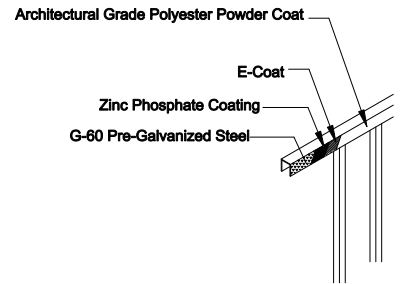

Select Desired Height

- 34" [863.6mm]
- 40" [1016.0mm]
- 46" [1168.4mm]
- 58" [1473.2mm]
- 70" [1778.0mm]

**Applicable Hardware**

The product design contained on this drawing is proprietary to Fortress Iron, L.P., Garland, Texas, USA, and is not to be copied electronically or manually, or reproduced in any manner, or divulged to other sources, without the expressed written permission of an authorized representative of Fortress Iron L.P. \*(Always consult local building codes)