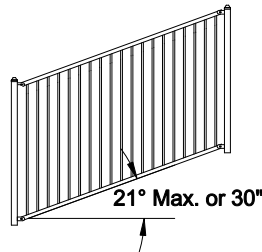

Select Desired Height

- 34" [863.6mm]
- 40" [1016.0mm]
- 46" [1168.4mm]
- 58" [1473.2mm]
- 70" [1778.0mm]

**Applicable Hardware**

The product design contained on this drawing is proprietary to Fortress Iron, L.P., Garland, Texas, USA, and is not to be copied electronically or manually, or reproduced in any manner, or divulged to other sources, without the expressed written permission of an authorized representative of Fortress Iron L.P. \*(Always consult local building codes)

Fortress Fence  
1720 North 1st Street  
Garland, TX 75040  
972-231-4132

Style: Flat Top Flat Bottom		Description: FT/FB2 V2-COM 90.5	
Height: 34",40",46",58",70"		Rev #:	Rev Date:
Panel Length: 90.5"		Scale: Do Not Scale	
Class: Commercial		Drawn By: JS	Date: 1/27/17