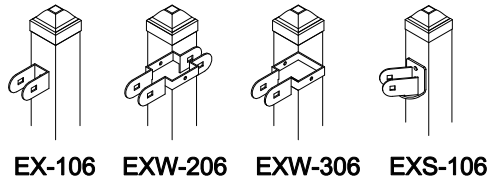

Select Desired Height

- 34" [863.6mm]
- 40" [1016.0mm]
- 46" [1168.4mm]
- 58" [1473.2mm]
- 70" [1778.0mm]

**Applicable Hardware**

The product design contained on this drawing is proprietary to Fortress Iron, L.P., Garland, Texas, USA, and is not to be copied electronically or manually, or reproduced in any manner, or divulged to other sources, without the expressed written permission of an authorized representative of Fortress Iron L.P. \*(Always consult local building codes)

Fortress Fence  
1720 North 1st Street  
Garland, TX 75040  
972-231-4132

Style: Flat Top Flat Bottom		Description: FT/FB2 V2-COM 90.5	
Height: 34",40",46",58",70"		Rev #:	Rev Date:
Panel Length: 90.5"		Scale: Do Not Scale	
Class: Commercial		Drawn By: JS	Date: 1/27/17