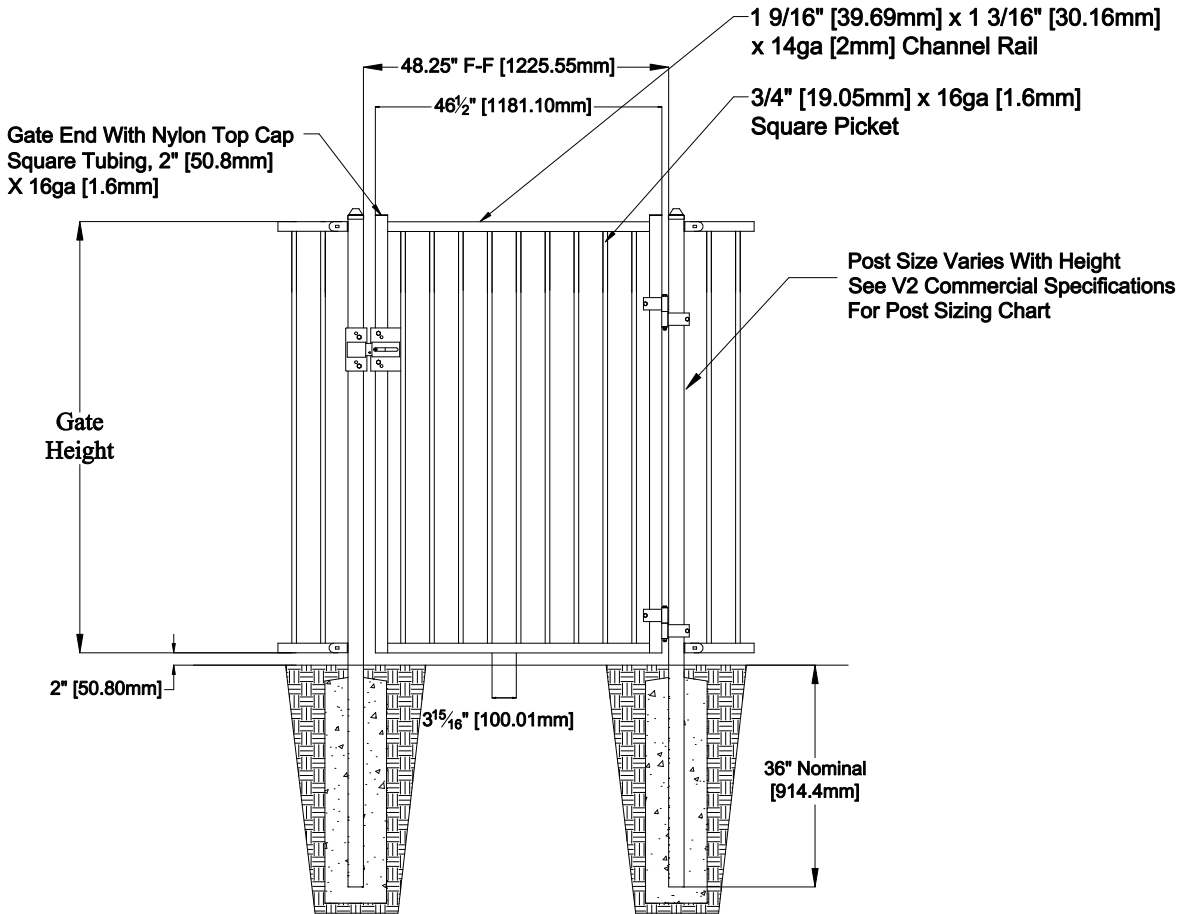

Select Desired Height

- 34" [863.6mm]
- 40" [1016.0mm]
- 46" [1168.4mm]
- 58" [1473.2mm]
- 70" [1778.0mm]

Custom sizes available upon request  
 Contact Fortress Fence Products  
 @ 1-844-909-1999 or specifications@fortressfence.com

Fortress Fence  
 1720 North 1st Street  
 Garland, TX 75040  
 972-231-4132

Style: Flat Top Flat Bottom	Description: FT/FB2-V2-COM-04-GP	
Height: 34", 40", 46", 58", 70"	Rev #:	Rev Date:
Panel Length: 46.5"	Scale: Do Not Scale	
Class: Commercial	Drawn By: JS	Date: 1/27/17