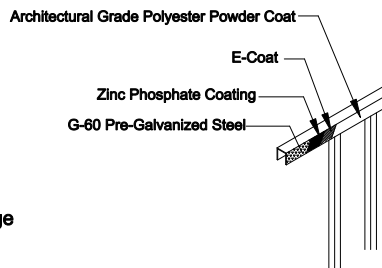

Applicable Hardware

The product design contained on this drawing is proprietary to Fortress Iron, LP, Garland, Texas, USA, and is not to be copied electronically or manually, or reproduced in any manner, or divulged to other sources, without the expressed written permission of an authorized representative of Fortress Iron L.P. *(Always consult local building codes)

Fortress Fence
1720 North 1st Street
Garland, TX 75040
972-231-4132

Style: Flat Top Flat Bottom	Description: FT/FB2-V2-COM-04-GP	
Height: 34", 40", 46", 58", 70"	Rev #:	Rev Date:
Panel Length: 46.5"	Scale: Do Not Scale	
Class: Commercial	Drawn By: JS	Date: 1/27/17