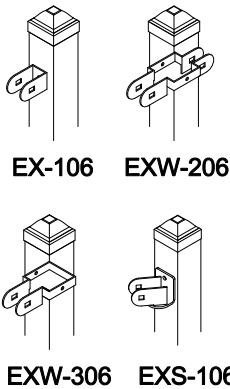

Select Desired Height

- 34" [863.6mm]
- 40" [1016.0mm]
- 46" [1168.4mm]
- 58" [1473.2mm]
- 70" [1778.0mm]

Applicable Hardware

The product design contained on this drawing is proprietary to Fortress Iron, L.P., Garland, Texas, USA, and is not to be copied electronically or manually, or reproduced in any manner, or divulged to other sources, without the expressed written permission of an authorized representative of Fortress Iron L.P. *(Always consult local building codes)

Fortress Fence
1720 North 1st Street
Garland, TX 75040
972-231-4132

Style: Flat Top Flat Bottom		Description: FT/FB3 V2-COM 90.5	
Height: 34", 40", 46", 54", 58", 70"		Rev #:	Rev Date:
Panel Length: 90.5"		Scale: Do Not Scale	
Class: Commercial	Drawn By: JS	Date: 1/27/17	