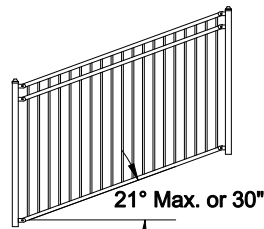

Select Desired Height

- 34" [863.6mm]
- 40" [1016.0mm]
- 46" [1168.4mm]
- 58" [1473.2mm]
- 70" [1778.0mm]

Applicable Hardware

The product design contained on this drawing is proprietary to Fortress Iron, L.P., Garland, Texas, USA, and is not to be copied electronically or manually, or reproduced in any manner, or divulged to other sources, without the expressed written permission of an authorized representative of Fortress Iron L.P. *(Always consult local building codes)

Fortress Fence
1720 North 1st Street
Garland, TX 75040
972-231-4132

Style: Flat Top Flat Bottom		Description: FT/FB3 V2-COM 90.5	
Height: 34", 40", 46", 54", 58", 70"		Rev #:	Rev Date:
Panel Length: 90.5"		Scale: Do Not Scale	
Class: Commercial	Drawn By: JS	Date: 1/27/17	