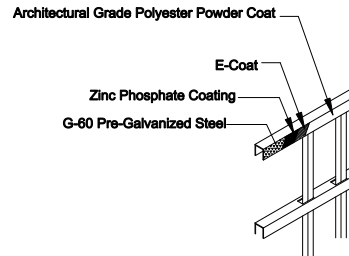

Select Desired Height

- 34" [863.6mm]
- 40" [1016.0mm]
- 46" [1168.4mm]
- 58" [1473.2mm]
- 70" [1778.0mm]

Applicable Hardware

The product design contained on this drawing is proprietary to Fortress Iron, L.P., Garland, Texas, USA, and is not to be copied electronically or manually, or reproduced in any manner, or divulged to other sources, without the expressed written permission of an authorized representative of Fortress Iron L.P. *(Always consult local building codes)

Fortress Fence
1720 North 1st Street
Garland, TX 75040
972-231-4132

Style: Flat Top Flat Bottom		Description: FT/FB3 V2-COM 90.5	
Height: 34", 40", 46", 54", 58", 70"		Rev #:	Rev Date:
Panel Length: 90.5"		Scale: Do Not Scale	
Class: Commercial	Drawn By: JS	Date: 1/27/17	