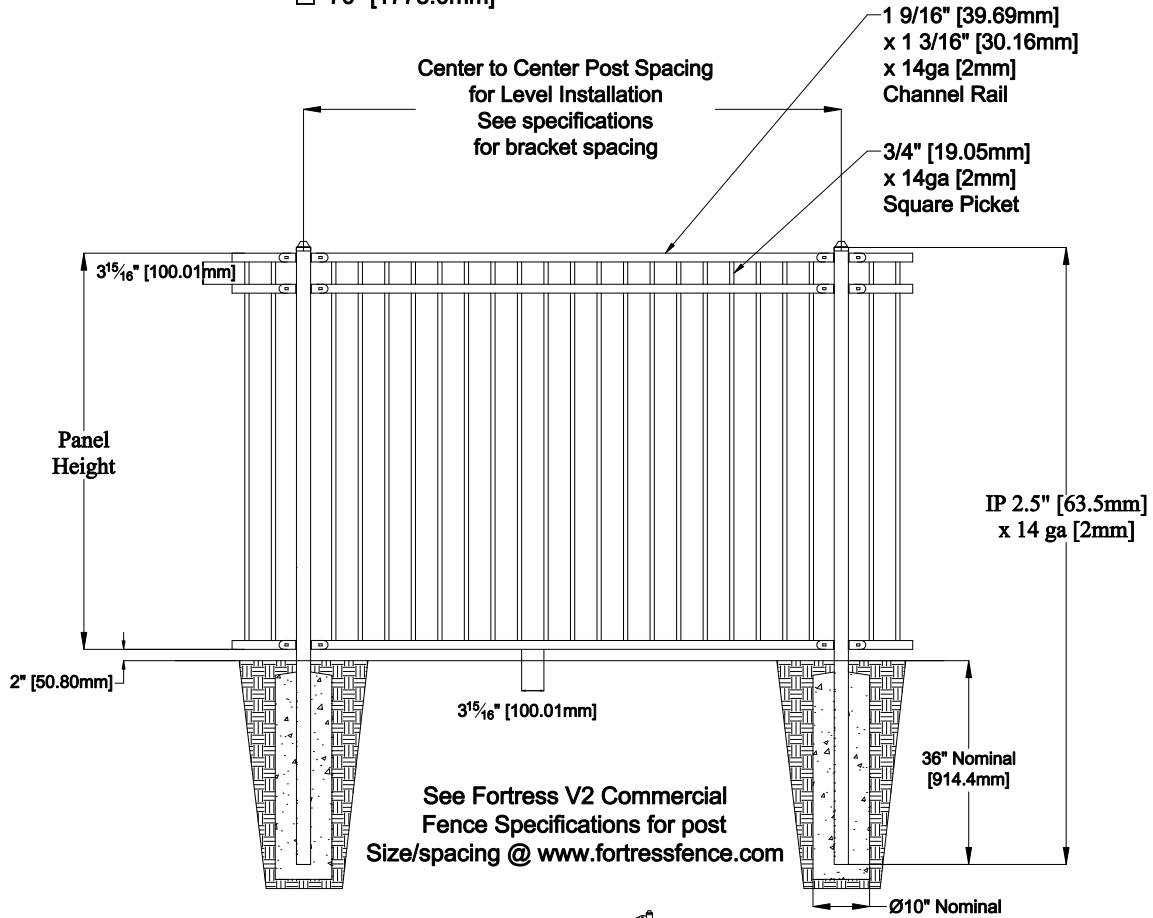

Select Desired Height

- 34" [863.6mm]
- 40" [1016.0mm]
- 46" [1168.4mm]
- 58" [1473.2mm]
- 70" [1778.0mm]

Applicable Hardware

The product design contained on this drawing is proprietary to Fortress Iron, L.P., Garland, Texas, USA, and is not to be copied electronically or manually, or reproduced in any manner, or divulged to other sources, without the expressed written permission of an authorized representative of Fortress Iron L.P. *(Always consult local building codes)

Fortress Fence
1720 North 1st Street
Garland, TX 75040
972-231-4132

Style: Flat Top Flat Bottom		Description: FT/FB3 V2-COM 90.5	
Height: 34", 40", 46", 54", 58", 70"		Rev #:	Rev Date:
Panel Length: 90.5"		Scale: Do Not Scale	
Class: Commercial	Drawn By: JS	Date: 1/27/17	