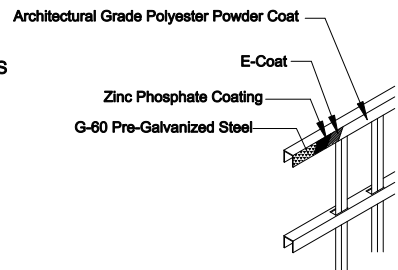

The product design contained on this drawing is proprietary to Fortress Iron, LP, Garland, Texas, USA, and is not to be copied electronically or manually, or reproduced in any manner, or divulged to other sources, without the expressed written permission of an authorized representative of Fortress Iron L.P. *(Always consult local building codes)

Fortress Fence
1720 North 1st Street
Garland, TX 75040
972-231-4132

Style: Flat Top Flat Bottom	Description: FT/FB3-V2-COM-04-GP	
Height: 34",40",46",54",58",70"	Rev #:	Rev Date:
Panel Length: 46.5"	Scale: Do Not Scale	
Class: Commercial	Drawn By: JS	Date: 1/27/17