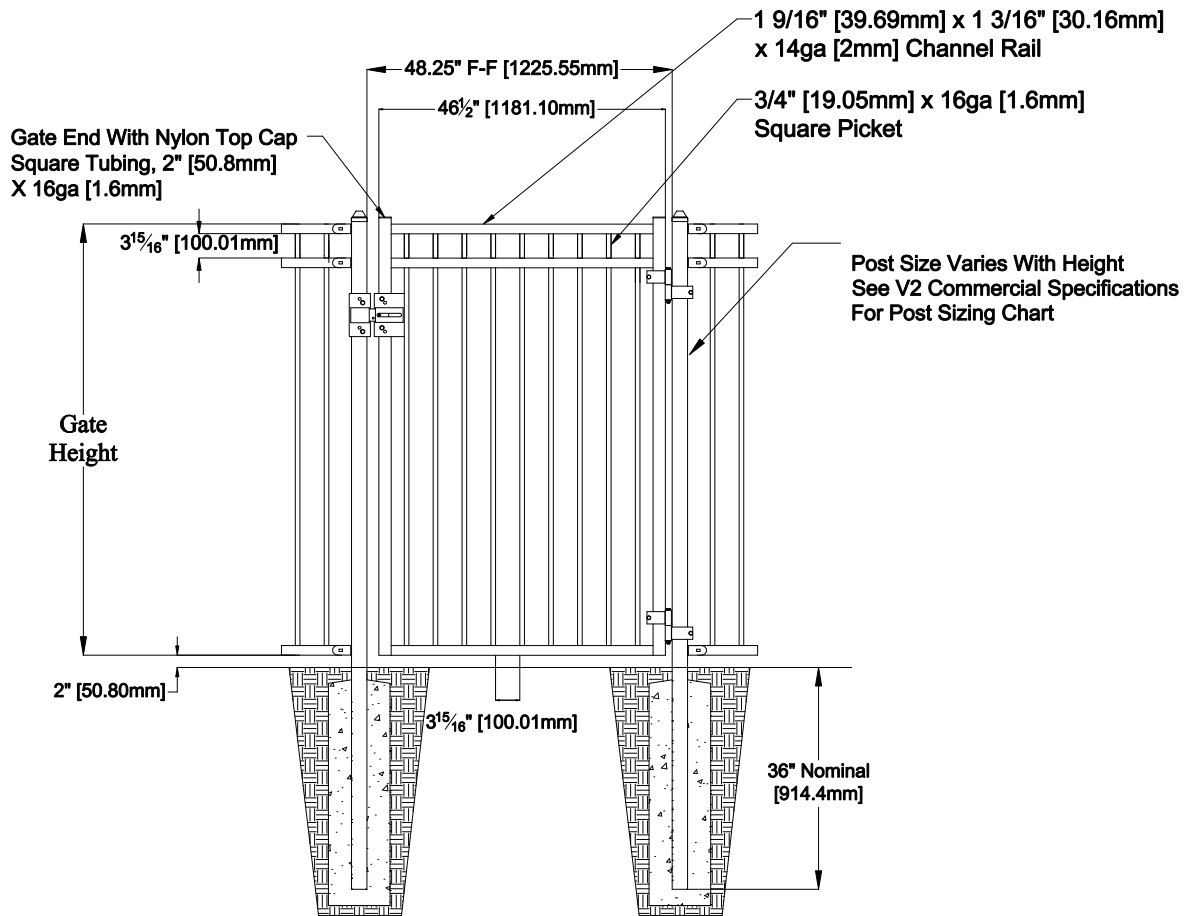

Select Desired Height

- 34" [863.6mm]
- 40" [1016.0mm]
- 46" [1168.4mm]
- 58" [1473.2mm]
- 70" [1778.0mm]

Custom sizes available upon request

Contact Fortress Fence Products

@ 1-844-909-1999 or specifications@fortressfence.com

Fortress Fence
1720 North 1st Street
Garland, TX 75040
972-231-4132

Style: Flat Top Flat Bottom	Description: FT/FB3-V2-COM-04-GP	
Height: 34",40",46",54",58",70"	Rev #:	Rev Date:
Panel Length: 46.5"	Scale: Do Not Scale	
Class: Commercial	Drawn By: JS	Date: 1/27/17