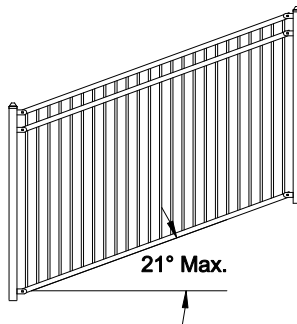

Select Desired Height

- 46" [1168.4mm]
- 70" [1778.0mm]

**Applicable Hardware**

The product design contained on this drawing is proprietary to Fortress Iron, L.P., Garland, Texas, USA, and is not to be copied electronically or manually, or reproduced in any manner, or divulged to other sources, without the expressed written permission of an authorized representative of Fortress Iron L.P. \*(Always consult local building codes)

Fortress Fence  
1720 North 1st Street  
Garland, TX 75040  
972-231-4132

Style: Flat Top Flat Bottom		Description: FT/FB3A V2-COM 90.5	
Height: 46", 70"		Rev #:	Rev Date:
Panel Length: 90.5"		Scale: Do Not Scale	
Class: Commercial	Drawn By: JS	Date: 1/27/17	