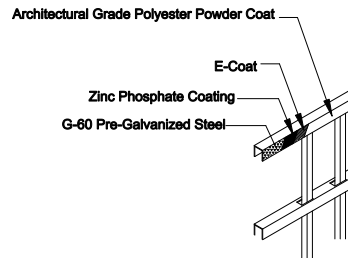

Select Desired Height

- 46" [1168.4mm]
- 70" [1778.0mm]

**Applicable Hardware**

The product design contained on this drawing is proprietary to Fortress Iron, L.P., Garland, Texas, USA, and is not to be copied electronically or manually, or reproduced in any manner, or divulged to other sources, without the expressed written permission of an authorized representative of Fortress Iron L.P. \*(Always consult local building codes)

Fortress Fence  
1720 North 1st Street  
Garland, TX 75040  
972-231-4132

Style: Flat Top Flat Bottom		Description: FT/FB3A V2-COM 90.5	
Height: 46", 70"		Rev #:	Rev Date:
Panel Length: 90.5"		Scale: Do Not Scale	
Class: Commercial	Drawn By: JS	Date: 1/27/17	