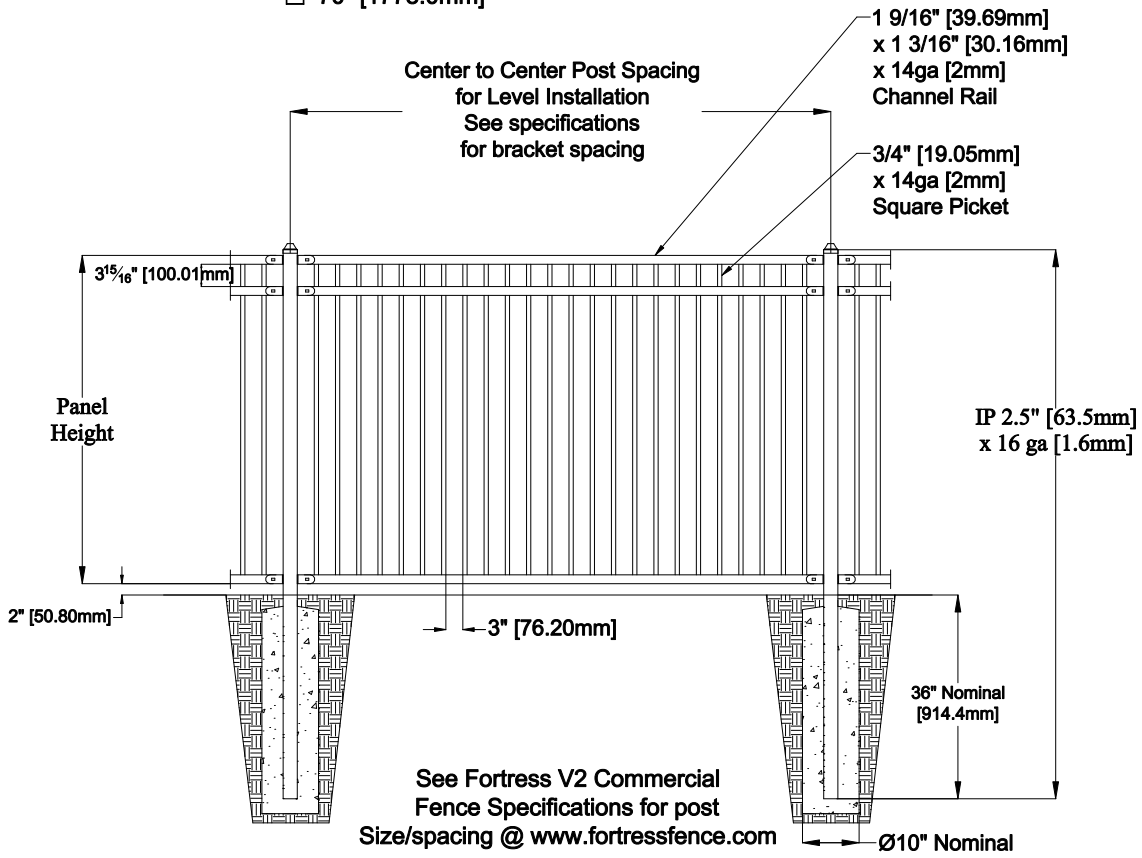

Select Desired Height

- 46" [1168.4mm]
- 70" [1778.0mm]

**Applicable Hardware**

The product design contained on this drawing is proprietary to Fortress Iron, L.P., Garland, Texas, USA, and is not to be copied electronically or manually, or reproduced in any manner, or divulged to other sources, without the expressed written permission of an authorized representative of Fortress Iron L.P. \*(Always consult local building codes)

Fortress Fence  
1720 North 1st Street  
Garland, TX 75040  
972-231-4132

Style: Flat Top Flat Bottom		Description: FT/FB3A V2-COM 90.5	
Height: 46", 70"		Rev #:	Rev Date:
Panel Length: 90.5"		Scale: Do Not Scale	
Class: Commercial	Drawn By: JS	Date: 1/27/17	