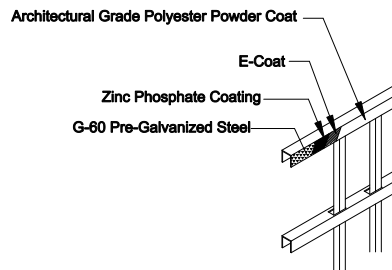

The product design contained on this drawing is proprietary to Fortress Iron, LP, Garland, Texas, USA, and is not to be copied electronically or manually, or reproduced in any manner, or divulged to other sources, without the expressed written permission of an authorized representative of Fortress Iron L.P. *(Always consult local building codes)

Fortress Fence
1720 North 1st Street
Garland, TX 75040
972-231-4132

Style: Flat Top Flat Bottom	Description: FT/FB3A-V2-COM-04-GP	
Height: 46", 70"	Rev #:	Rev Date:
Panel Length: 46.5"	Scale: Do Not Scale	
Class: Commercial	Drawn By: JS	Date: 1/27/17