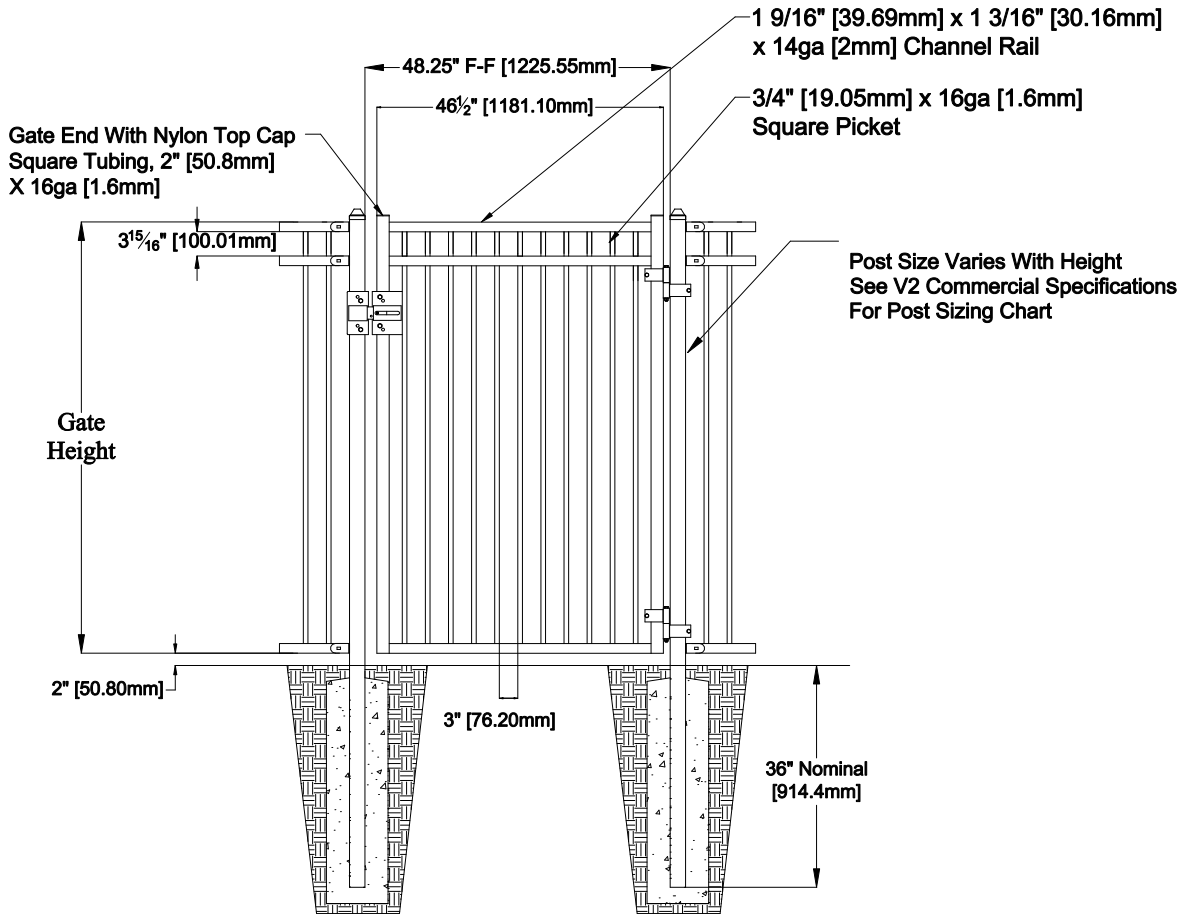

Select Desired Height

46" [1168.4mm]

70" [1778.0mm]

Post Size Varies With Height
See V2 Commercial Specifications
For Post Sizing Chart

Custom sizes available upon request

Contact Fortress Fence Products

@ 1-844-909-1999 or specifications@fortressfence.com

Fortress Fence
1720 North 1st Street
Garland, TX 75040
972-231-4132

Style: Flat Top Flat Bottom	Description: FT/FB3A-V2-COM-04-GP	
Height: 46", 70"	Rev #:	Rev Date:
Panel Length: 46.5"	Scale: Do Not Scale	
Class: Commercial	Drawn By: JS	Date: 1/27/17