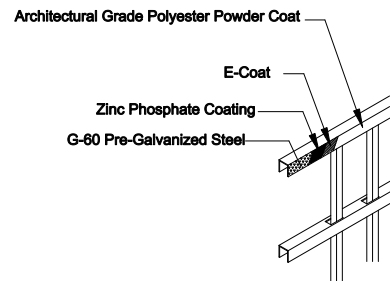

Applicable Hardware

The product design contained on this drawing is proprietary to Fortress Iron, LP, Garland, Texas, USA, and is not to be copied electronically or manually, or reproduced in any manner, or divulged to other sources, without the expressed written permission of an authorized representative of Fortress Iron L.P. *(Always consult local building codes)

Fortress Fence
1720 North 1st Street
Garland, TX 75040
972-231-4132

Style: Flat Top	Description: FT2-VERSAI-RES-04-GP	
Height: 34", 40", 46", 58"	Rev #:	Rev Date:
Gate Width: 46.5"	Scale: Do Not Scale	
Class: Residential	Drawn By: JS	Date: 3/31/17