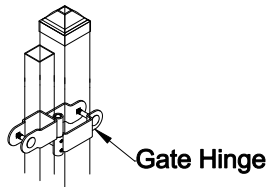

Applicable Hardware

The product design contained on this drawing is proprietary to Fortress Iron, LP, Garland, Texas, USA, and is not to be copied electronically or manually, or reproduced in any manner, or divulged to other sources, without the expressed written permission of an authorized representative of Fortress Iron L.P. *(Always consult local building codes)