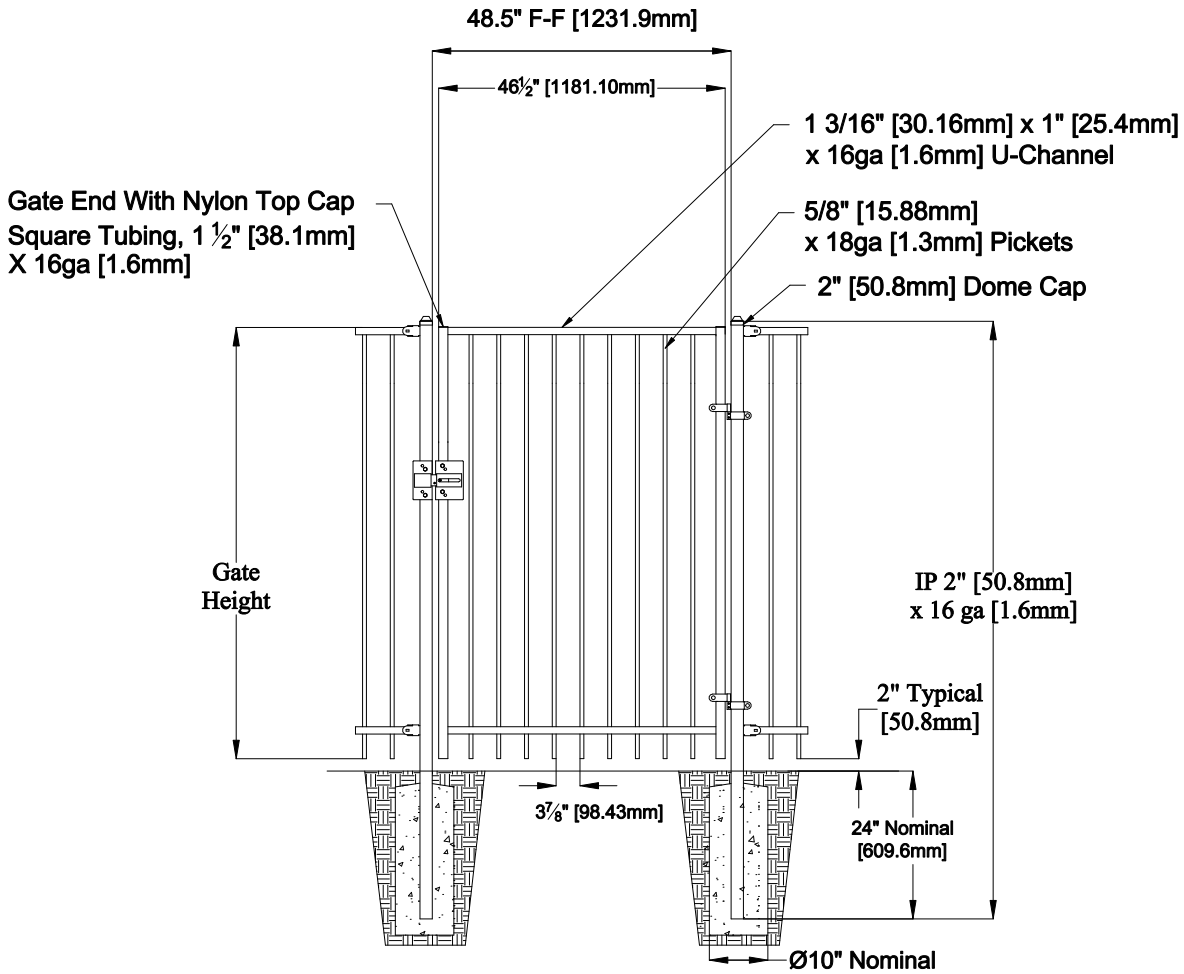

Select Desired Height

- 34" [863.6mm]
- 40" [1016.0mm]
- 46" [1168.4mm]
- 58" [1473.2mm]

Custom sizes available upon request
 Please contact Fortress Fence Products
 @ 1-844-909-1999 or specifications@fortressfence.com

Fortress Fence
 1720 North 1st Street
 Garland, TX 75040
 972-231-4132

Style: Flat Top	Description: FT2-VERSAI-RES-04-GP	
Height: 34", 40", 46", 58"	Rev #:	Rev Date:
Gate Width: 46.5"	Scale: Do Not Scale	
Class: Residential	Drawn By: JS	Date: 3/31/17