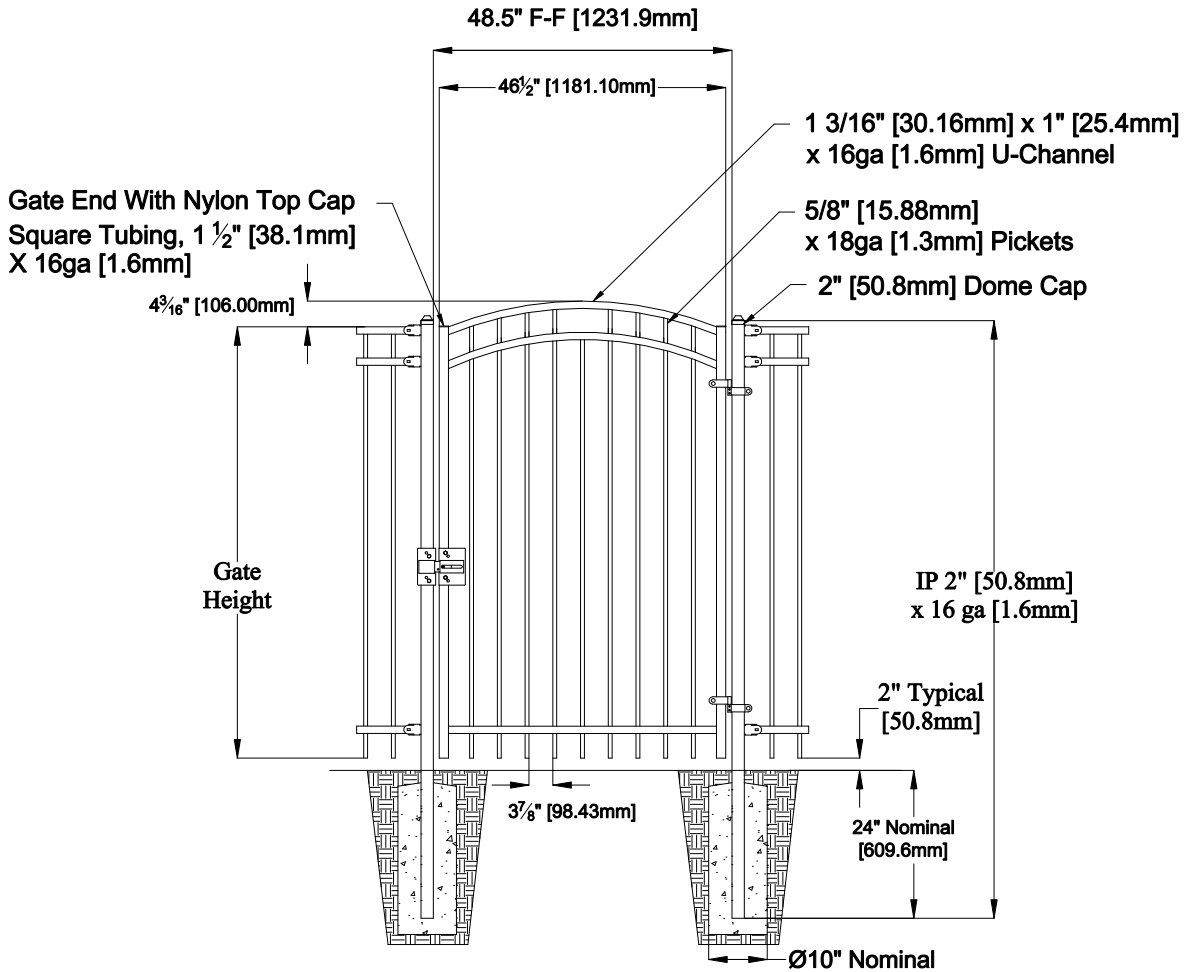

Select Desired Height

- 34" [863.6mm]
- 40" [1016.0mm]
- 46" [1168.4mm]
- 58" [1473.2mm]
- 70" [1778.0mm]

Custom Sizes available upon request
 Please contact Fortress Fence Products
 @ 1-844-909-1999 or specifications@fortressfence.com

Fortress Fence
 1720 North 1st Street
 Garland, TX 75040
 972-231-4132

Style: Flat Top	Description: FT3-VERSAI-RES-04-AGP	
Height: 34",40",46",58",70"	Rev #:	Rev Date:
Gate Width: 46.5"	Scale: Do Not Scale	
Class: Residential	Drawn By: JS	Date: 3/31/17