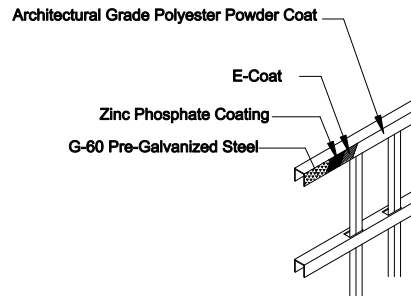

The product design contained on this drawing is proprietary to Fortress Iron, LP, Garland, Texas, USA, and is not to be copied electronically or manually, or reproduced in any manner, or divulged to other sources, without the expressed written permission of an authorized representative of Fortress Iron L.P. *(Always consult local building codes)

Fortress Fence
1720 North 1st Street
Garland, TX 75040
972-231-4132

Style: Flat Top	Description: FT3-VERSAI-RES-04-AGP	
Height: 34",40",46",58",70"	Rev #:	Rev Date:
Gate Width: 46.5"	Scale: Do Not Scale	
Class: Residential	Drawn By: JS	Date: 3/31/17