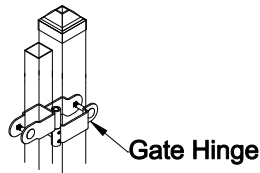

Applicable Hardware

The product design contained on this drawing is proprietary to Fortress Iron, LP, Garland, Texas, USA, and is not to be copied electronically or manually, or reproduced in any manner, or divulged to other sources, without the expressed written permission of an authorized representative of Fortress Iron L.P. *(Always consult local building codes)