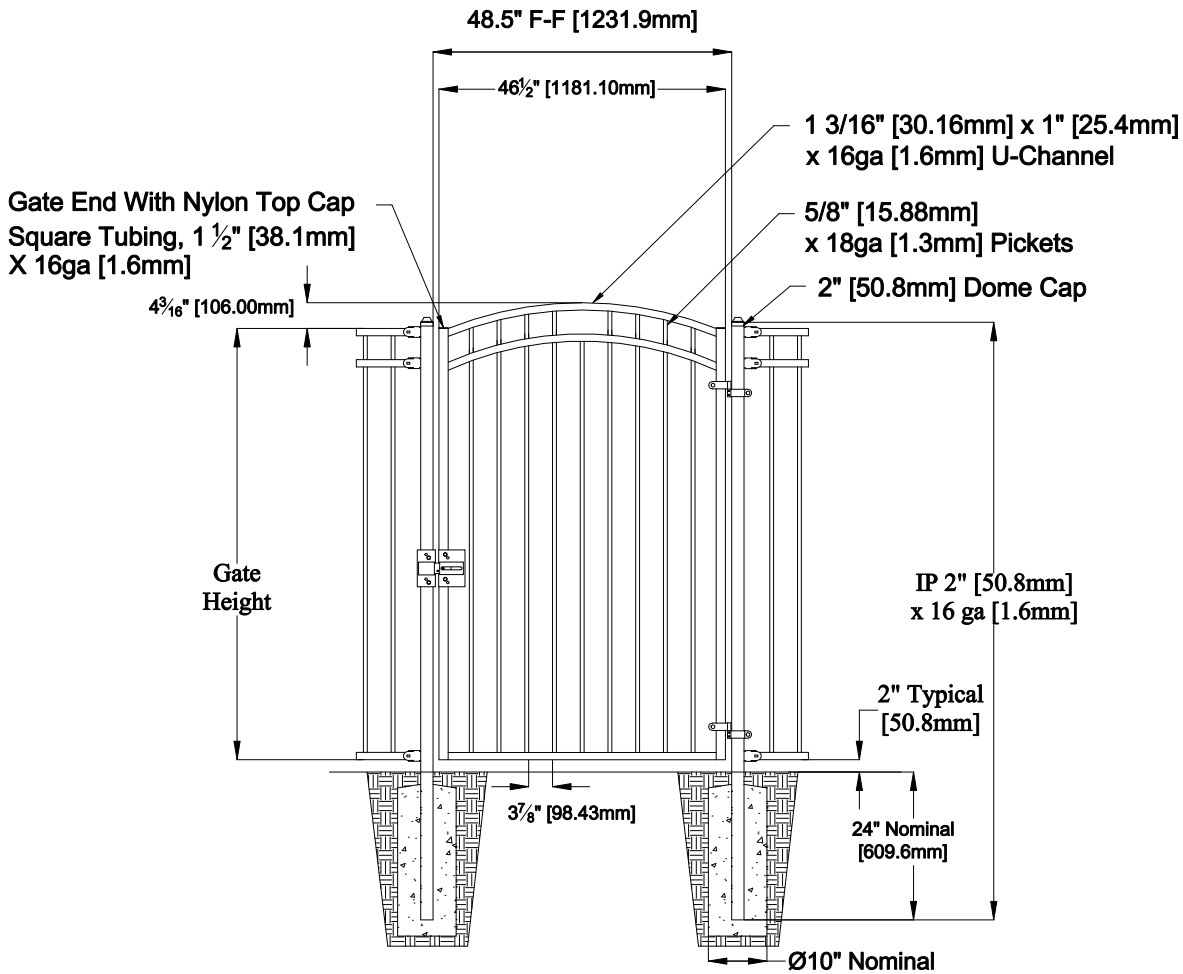

Select Desired Height

- 34" [863.6mm]
- 40" [1016.0mm]
- 46" [1168.4mm]
- 58" [1473.2mm]
- 70" [1778.0mm]

Custom Sizes available upon request  
 Please contact Fortress Fence Products  
 @ 1-844-909-1999 or specifications@fortressfence.com

Fortress Fence  
 1720 North 1st Street  
 Garland, TX 75040  
 972-231-4132

Style: Flat Top Flat Bottom	Description: FT/FB3-VERSAI-RES-04-AGP	
Height: 34", 40", 46", 54", 58", 70"	Rev #:	Rev Date:
Gate Width: 46.5"	Scale: Do Not Scale	
Class: Residential	Drawn By: JS	Date: 3/30/17