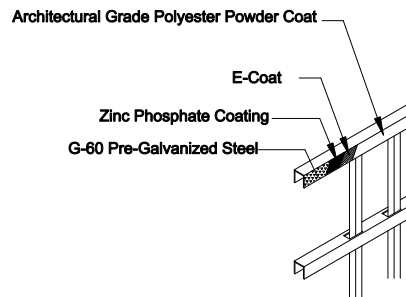

The product design contained on this drawing is proprietary to Fortress Iron, LP, Garland Texas, USA, and is not to be copied electronically or manually, or reproduced in any manner, or divulged to other sources, without the expressed written permission of an authorized representative of Fortress Iron L.P. *(Always consult local building codes)

Fortress Fence
1720 North 1st Street
Garland, TX 75040
972-231-4132

Style: Flat Top Flat Bottom	Description: FT/FB3-VERSAI-RES-04-AGP	
Height: 34", 40", 46", 54", 58", 70"	Rev #:	Rev Date:
Gate Width: 46.5"	Scale: Do Not Scale	
Class: Residential	Drawn By: JS	Date: 3/30/17