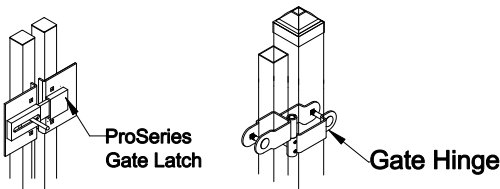

Select Desired Height

- 34" [863.6mm]
- 40" [1016.0mm]
- 46" [1168.4mm]
- 58" [1473.2mm]
- 70" [1778.0mm]

Custom sizes available upon request
 Please contact Fortress Fence Products
 @ 1-844-909-1999 or specifications@fortressfence.com

Applicable Hardware

VERSAI RINGS-3D-RES for Level Installations (Optional)

Architectural Grade Polyester Powder Coat

The product design contained on this drawing is proprietary to Fortress Iron, LP, Garland, Texas, USA, and is not to be copied electronically or manually, or reproduced in any manner, or divulged to other sources, without the expressed written permission of an authorized representative of Fortress Iron L.P. *(Always consult local building codes)