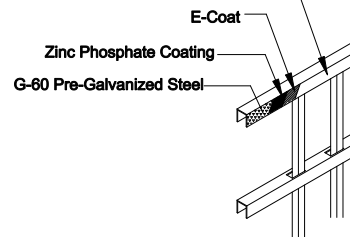

Architectural Grade Polyester Powder Coat

The product design contained on this drawing is proprietary to Fortress Iron, LP, Garland, Texas, USA, and is not to be copied electronically or manually, or reproduced in any manner, or divulged to other sources, without the expressed written permission of an authorized representative of Fortress Iron L.P. *(Always consult local building codes)

FORTRESS
FENCE PRODUCTS

Fortress Fence
1720 North 1st Street
Garland, TX 75040
972-231-4132

Style: Flat Top Flat Bottom	Description: FT/FB3-VERSAI-RES-04-GP	
Height: 34", 40", 46", 54", 58", 70"	Rev #:	Rev Date:
Gate Width: 46.5"	Scale: Do Not Scale	
Class: Residential	Drawn By: JS	Date: 3/30/17