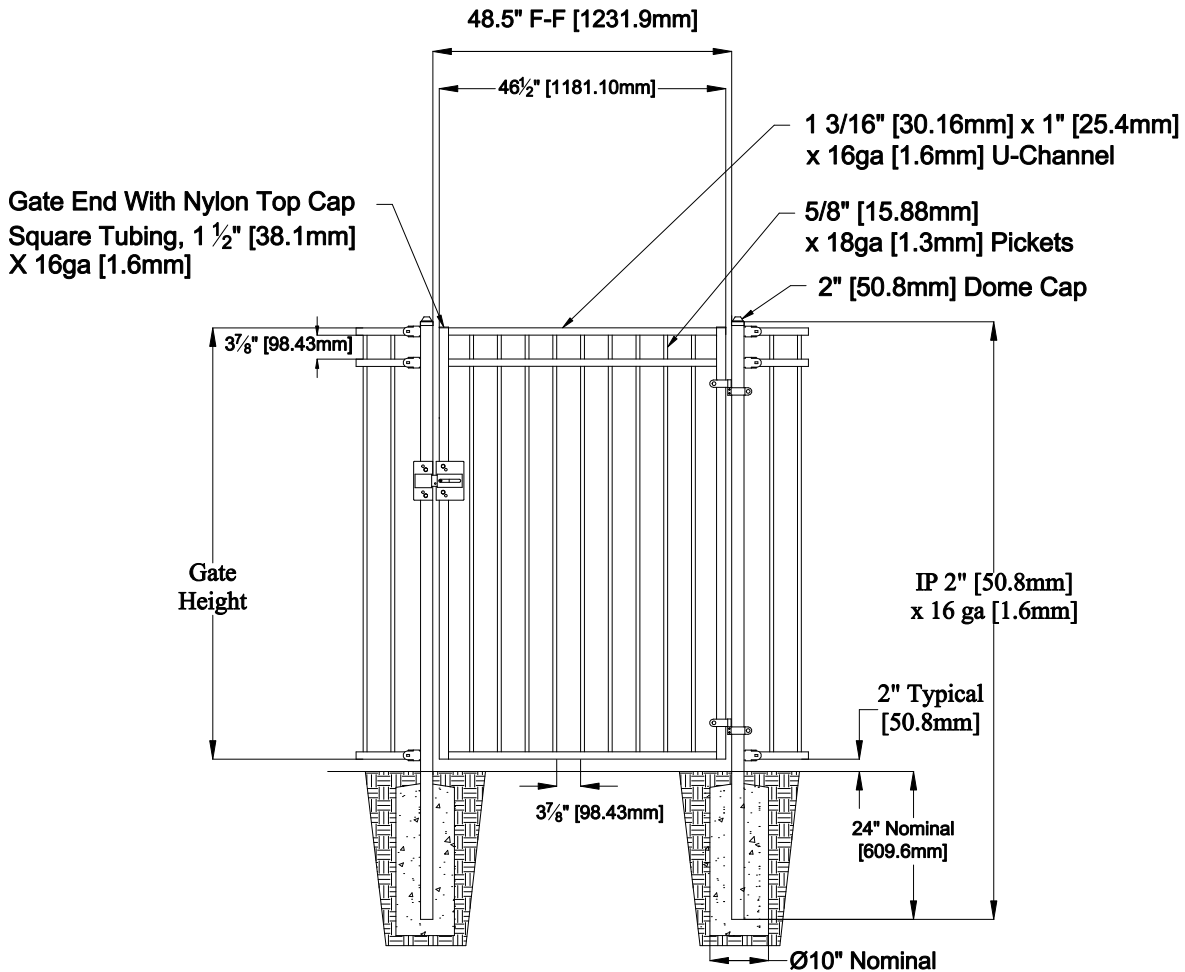

Select Desired Height

- 34" [863.6mm]
- 40" [1016.0mm]
- 46" [1168.4mm]
- 58" [1473.2mm]
- 70" [1778.0mm]

Custom sizes available upon request
 Please contact Fortress Fence Products
 @ 1-844-909-1999 or specifications@fortressfence.com

FORTRESS
 FENCE PRODUCTS

Fortress Fence
 1720 North 1st Street
 Garland, TX 75040
 972-231-4132

Style: Flat Top Flat Bottom	Description: FT/FB3-VERSAI-RES-04-GP	
Height: 34", 40", 46", 54", 58", 70"	Rev #:	Rev Date:
Gate Width: 46.5"	Scale: Do Not Scale	
Class: Residential	Drawn By: JS	Date: 3/30/17