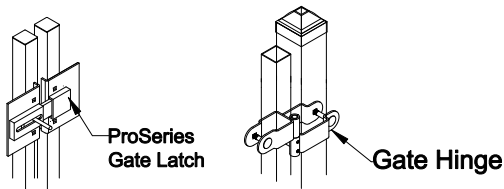

Select Desired Height

- 34" [863.6mm]
- 40" [1016.0mm]
- 46" [1168.4mm]
- 58" [1473.2mm]
- 70" [1778.0mm]

Custom sizes available upon request
 Please contact Fortress Fence Products
 @ 1-844-909-1999 or specifications@fortressfence.com

Applicable Hardware

VERSAI RINGS-3D-RES for Level Installations (Optional)

Architectural Grade Polyester Powder Coat

The product design contained on this drawing is proprietary to Fortress Iron, LP, Garland, Texas, USA, and is not to be copied electronically or manually, or reproduced in any manner, or divulged to other sources, without the expressed written permission of an authorized representative of Fortress Iron L.P. *(Always consult local building codes)