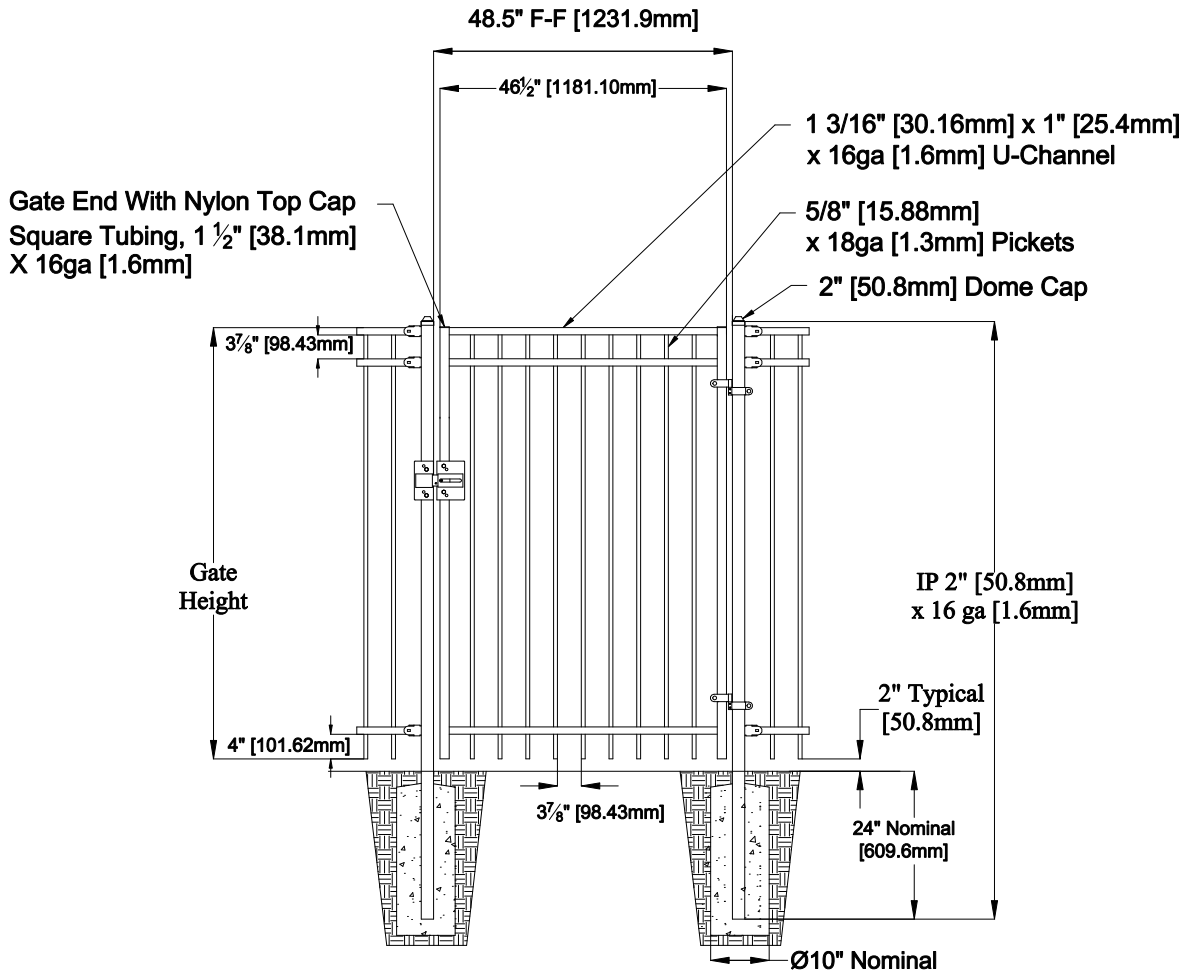

Select Desired Height

- 34" [863.6mm]
- 40" [1016.0mm]
- 46" [1168.4mm]
- 58" [1473.2mm]
- 70" [1778.0mm]

Custom sizes available upon request
 Please contact Fortress Fence Products
 @ 1-844-909-1999 or specifications@fortressfence.com

Fortress Fence
 1720 North 1st Street
 Garland, TX 75040
 972-231-4132

Style: Flat Top	Description: FT3-VERSAI-RES-04-GP	
Height: 34",40",46",58",70"	Rev #:	Rev Date:
Gate Width: 46.5"	Scale: Do Not Scale	
Class: Residential	Drawn By: JS	Date: 3/31/17