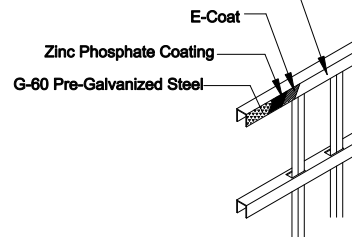

Select Desired Height

- 34" [863.6mm]
- 40" [1016.0mm]
- 46" [1168.4mm]
- 58" [1473.2mm]
- 70" [1778.0mm]

Custom sizes available upon request
 Please contact Fortress Fence Products
 @ 1-844-909-1999 or specifications@fortressfence.com

Applicable Hardware

VERSAI RINGS-3D-RES for Level Installations (Optional)

Architectural Grade Polyester Powder Coat

The product design contained on this drawing is proprietary to Fortress Iron, LP, Garland, Texas, USA, and is not to be copied electronically or manually, or reproduced in any manner, or divulged to other sources, without the expressed written permission of an authorized representative of Fortress Iron L.P. *(Always consult local building codes)