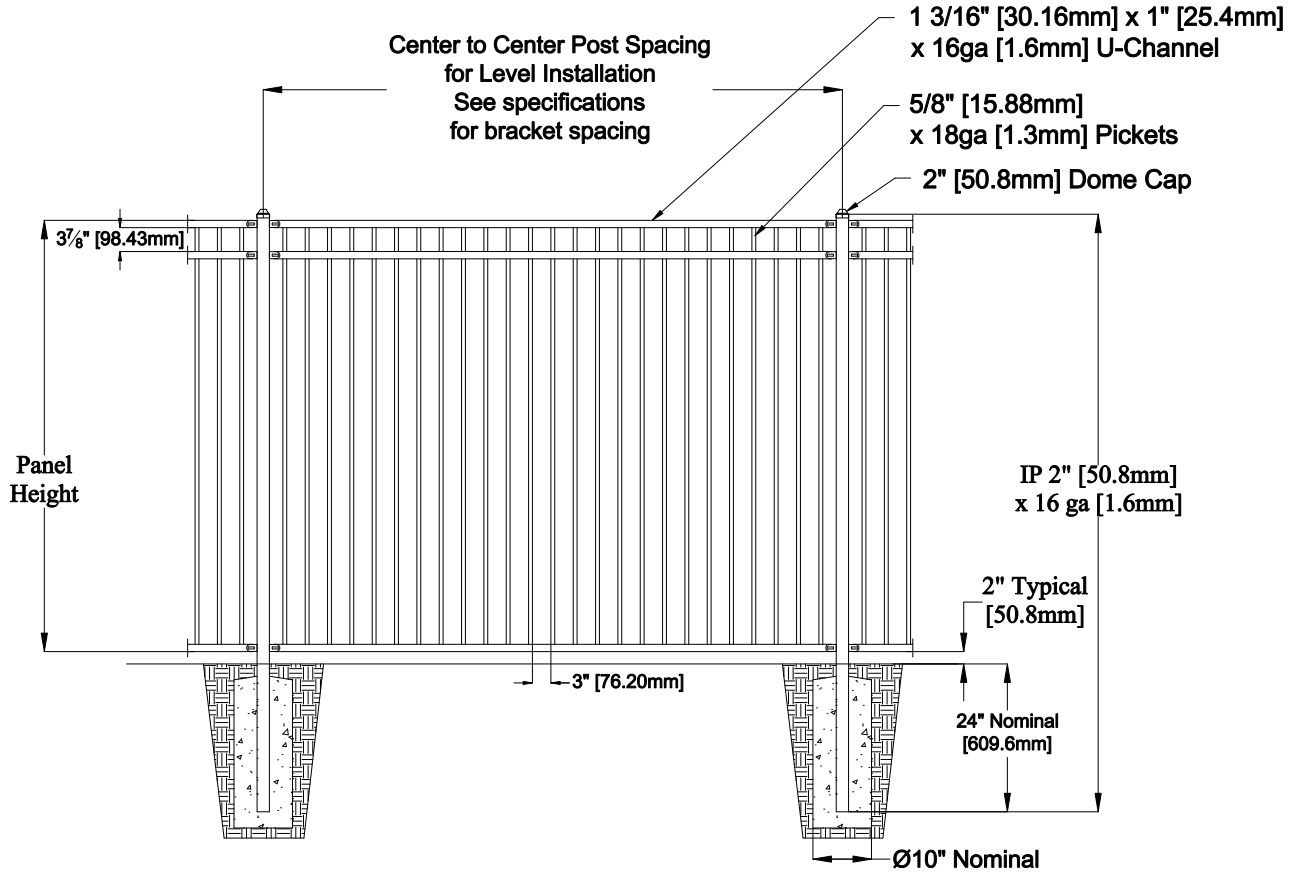

Select Desired Height

- 58" [1473.2mm]
- 70" [1778.0mm]

Applicable Brackets

The product design contained on this drawing is proprietary to Fortress Iron, LP, Garland, Texas, USA, and is not to be copied electronically or manually, or reproduced in any manner, or divulged to other sources, without the expressed written permission of an authorized representative of Fortress Iron L.P. *(Always consult local building codes)

Fortress Fence
 1720 North 1st Street
 Garland, TX 75040
 972-231-4132

Style: Flat Top Flat Bottom	Description: FT/FBA-VERSAI-RES 90.5	
Height: 58", 70"	Rev #:	Rev Date:
Panel Length: 90.5"	Scale: Do Not Scale	
Class: Residential	Drawn By: JS	Date: 3/17/17