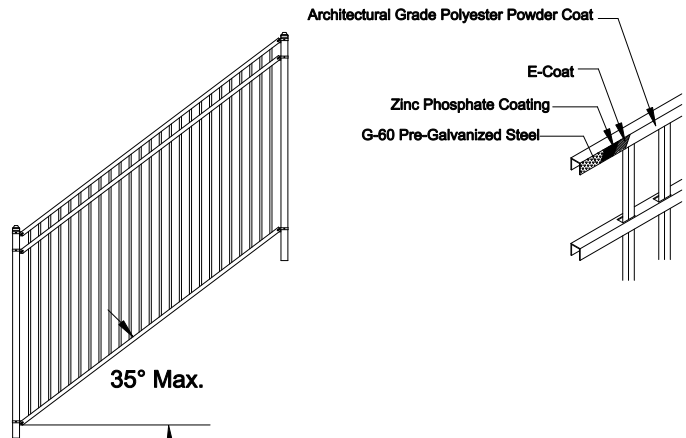

Select Desired Height

- 58" [1473.2mm]
- 70" [1778.0mm]

Applicable Brackets

The product design contained on this drawing is proprietary to Fortress Iron, LP, Garland, Texas, USA, and is not to be copied electronically or manually, or reproduced in any manner, or divulged to other sources, without the expressed written permission of an authorized representative of Fortress Iron L.P. *(Always consult local building codes)

Fortress Fence
 1720 North 1st Street
 Garland, TX 75040
 972-231-4132

Style: Flat Top Flat Bottom	Description: FT/FBA-VERSAI-RES 90.5	
Height: 58", 70"	Rev #:	Rev Date:
Panel Length: 90.5"	Scale: Do Not Scale	
Class: Residential	Drawn By: JS	Date: 3/17/17