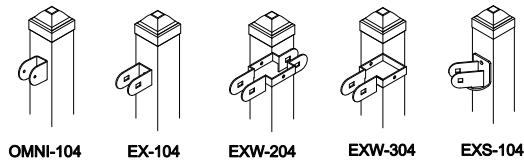

Select Desired Height

- 58" [1473.2mm]
- 70" [1778.0mm]

Applicable Brackets

The product design contained on this drawing is proprietary to Fortress Iron, LP, Garland, Texas, USA, and is not to be copied electronically or manually, or reproduced in any manner, or divulged to other sources, without the expressed written permission of an authorized representative of Fortress Iron L.P. *(Always consult local building codes)

Fortress Fence
 1720 North 1st Street
 Garland, TX 75040
 972-231-4132

Style: Flat Top Flat Bottom	Description: FT/FBA-VERSAI-RES 90.5	
Height: 58", 70"	Rev #:	Rev Date:
Panel Length: 90.5"	Scale: Do Not Scale	
Class: Residential	Drawn By: JS	Date: 3/17/17