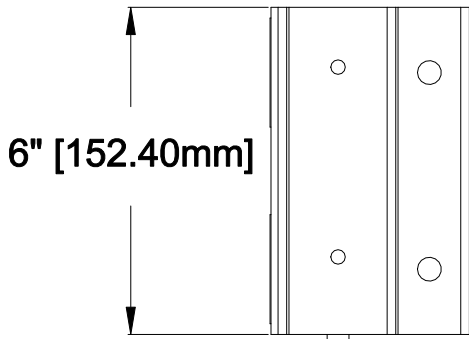

**Fascia Mount Bracket  
(Inside Corner 2")**

**(Top View)**

6" [152.40mm]

**(Front View)**

**(Side View)**

**(Isometric View)**

The product design contained on this drawing is proprietary to Fortress Iron, LP, Garland, Texas, USA, and is not to be copied electronically or manually, or reproduced in any manner, or divulged to other sources, without the expressed written permission of an authorized representative of Fortress Iron L.P.

**Fortress Railing**  
1720 North 1st Street  
Garland, TX 75040  
972-231-3038

www.fortressrailing.com

|                    |                                   |                |
|--------------------|-----------------------------------|----------------|
| Style: Fe26        | Description: Fascia Mount Bracket |                |
| Height:            | Rev #:                            | Rev Date:      |
| Panel Length:      | Scale: Do Not Scale               |                |
| Class: Residential | Drawn By: FS                      | Date: 12/12/13 |