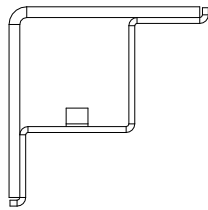

**Fascia Mount Bracket  
(Inside Corner 2")**

**(Top View)**

6" [152.40mm]

**(Front View)**

**(Side View)**

**(Isometric View)**

The product design contained on this drawing is proprietary to Fortress Iron, LP, Garland, Texas, USA, and is not to be copied electronically or manually, or reproduced in any manner, or divulged to other sources, without the expressed written permission of an authorized representative of Fortress Iron L.P.

**Fortress Railing**  
1720 North 1st Street  
Garland, TX 75040  
972-231-3038

www.fortressrailing.com

|                    |                                   |                |
|--------------------|-----------------------------------|----------------|
| Style: Fe26        | Description: Fascia Mount Bracket |                |
| Height:            | Rev #:                            | Rev Date:      |
| Panel Length:      | Scale: Do Not Scale               |                |
| Class: Residential | Drawn By: FS                      | Date: 12/12/13 |