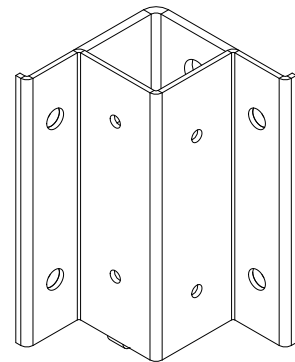

**Fascia Mount Bracket  
(Inside Corner 2")**

**(Top View)**

6" [152.40mm]

**(Front View)**

**(Side View)**

**(Isometric View)**

The product design contained on this drawing is proprietary to Fortress Iron, LP, Garland, Texas, USA, and is not to be copied electronically or manually, or reproduced in any manner, or divulged to other sources, without the expressed written permission of an authorized representative of Fortress Iron L.P.

**Fortress Railing**  
1720 North 1st Street  
Garland, TX 75040  
972-231-3038

www.fortressrailing.com

|                    |                                   |                |
|--------------------|-----------------------------------|----------------|
| Style: Fe26        | Description: Fascia Mount Bracket |                |
| Height:            | Rev #:                            | Rev Date:      |
| Panel Length:      | Scale: Do Not Scale               |                |
| Class: Residential | Drawn By: FS                      | Date: 12/12/13 |