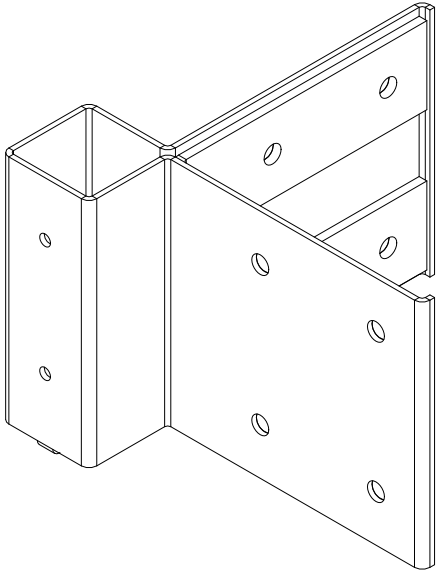

**Fascia Mount Bracket
(Outside Corner 2")**

(Top View)

(Isometric View)

**(Front View)
(Side View - Similar)**

The product design contained on this drawing is proprietary to Fortress Iron, LP, Garland, Texas, USA, and is not to be copied electronically or manually, or reproduced in any manner, or divulged to other sources, without the expressed written permission of an authorized representative of Fortress Iron L.P.

 <p>Fortress Railing 1720 North 1st Street Garland, TX 75040 972-231-3038</p> <p><small>RAILING PRODUCTS</small> <small>A DIVISION OF THE FORTRESS COMPANY</small> <small>www.fortressrailing.com</small></p>	Style: Fe26	Description: Fascia Mount Bracket	
	Height:	Rev #:	Rev Date:
	Panel Length:	Scale: Do Not Scale	
	Class: Residential	Drawn By: FS	Date: 12/12/13