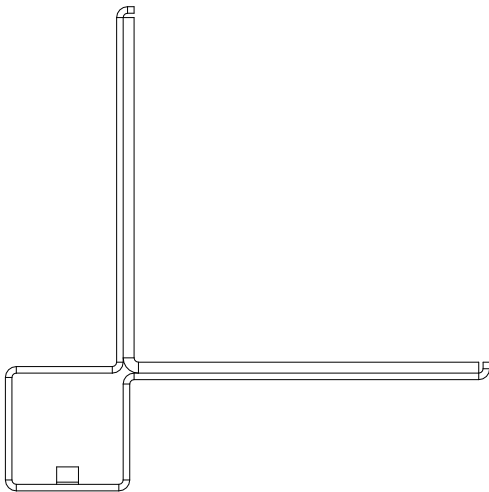

**Fascia Mount Bracket
(Outside Corner 2")**

(Top View)

(Isometric View)

**(Front View)
(Side View - Similar)**

The product design contained on this drawing is proprietary to Fortress Iron, LP, Garland, Texas, USA, and is not to be copied electronically or manually, or reproduced in any manner, or divulged to other sources, without the expressed written permission of an authorized representative of Fortress Iron L.P.

 <p>Fortress Railing 1720 North 1st Street Garland, TX 75040 972-231-3038</p> <p><small>RAILING PRODUCTS</small> <small>A DIVISION OF THE FORTRESS COMPANY</small> <small>www.fortressrailing.com</small></p>	Style: Fe26	Description: Fascia Mount Bracket	
	Height:	Rev #:	Rev Date:
	Panel Length:	Scale: Do Not Scale	
	Class: Residential	Drawn By: FS	Date: 12/12/13