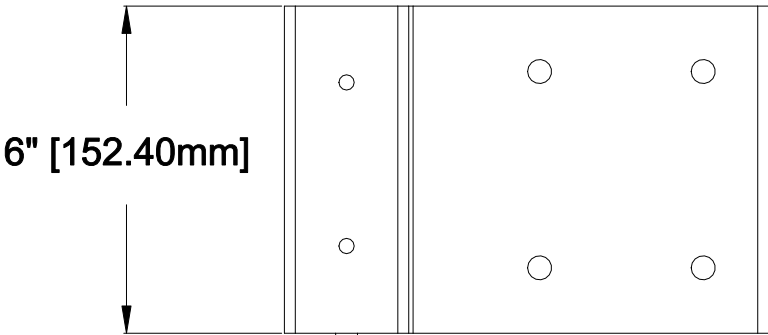

**Fascia Mount Bracket
(Outside Corner 2")**

(Top View)

(Isometric View)

**(Front View)
(Side View - Similar)**

The product design contained on this drawing is proprietary to Fortress Iron, LP, Garland, Texas, USA, and is not to be copied electronically or manually, or reproduced in any manner, or divulged to other sources, without the expressed written permission of an authorized representative of Fortress Iron L.P.