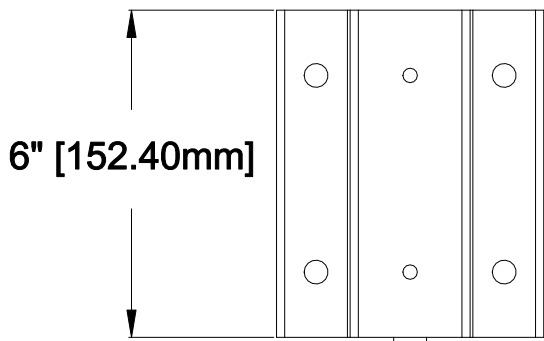

Fascia Mount Bracket (Straight 2")

(Top View)

(Front View)

(Side View)

(Isometric View)

The product design contained on this drawing is proprietary to Fortress Iron, LP, Garland, Texas, USA, and is not to be copied electronically or manually, or reproduced in any manner, or divulged to other sources, without the expressed written permission of an authorized representative of Fortress Iron L.P.

Fortress Railing
1720 North 1st Street
Garland, TX 75040
972-231-3038

www.fortressrailing.com

Style: Fe26	Description: Fascia Mount Bracket	
Height:	Rev #:	Rev Date:
Panel Length:	Scale: Do Not Scale	
Class: Residential	Drawn By: FS	Date: 12/12/13