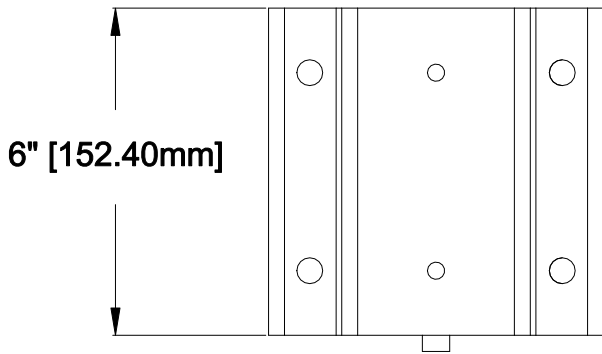

**Fascia Mount Bracket  
(Straight 3")**

**(Top View)**

6" [152.40mm]

**(Front View)**

**(Side View)**

**(Isometric View)**

The product design contained on this drawing is proprietary to Fortress Iron, LP, Garland, Texas, USA, and is not to be copied electronically or manually, or reproduced in any manner, or divulged to other sources, without the expressed written permission of an authorized representative of Fortress Iron L.P.

**Fortress Railing**  
1720 North 1st Street  
Garland, TX 75040  
972-231-3038

Style: Fe26	Description: Fascia Mount Bracket	
Height:	Rev #:	Rev Date:
Panel Length:	Scale: Do Not Scale	
Class: Commercial	Drawn By: FS	Date: 12/12/13