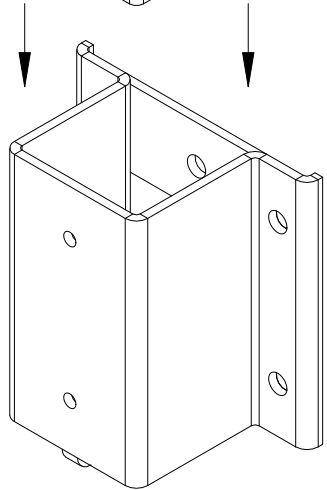

**Fascia Mount Bracket  
(Straight 3")**

**(Top View)**

6" [152.40mm]

**(Front View)**

**(Side View)**

**(Isometric View)**

The product design contained on this drawing is proprietary to Fortress Iron, LP, Garland, Texas, USA, and is not to be copied electronically or manually, or reproduced in any manner, or divulged to other sources, without the expressed written permission of an authorized representative of Fortress Iron L.P.

**Fortress Railing**  
1720 North 1st Street  
Garland, TX 75040  
972-231-3038

Style: Fe26	Description: Fascia Mount Bracket	
Height:	Rev #:	Rev Date:
Panel Length:	Scale: Do Not Scale	
Class: Commercial	Drawn By: FS	Date: 12/12/13