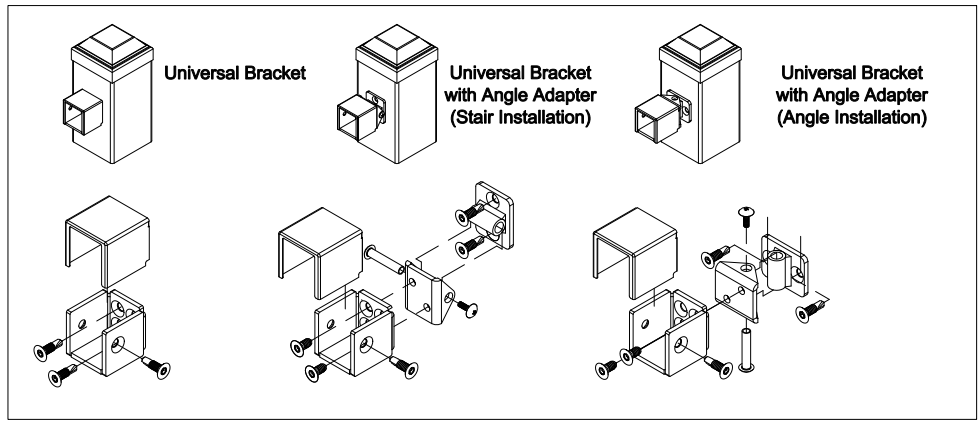

Applicable Bracket (Options):

The product design contained on this drawing is proprietary to Fortress Iron, LP, Garland, Texas, USA, and is not to be copied electronically or manually, or reproduced in any manner, or divulged to other sources, without the expressed written permission of an authorized representative of Fortress Iron L.P.

Fortress Railing 1720 North 1st Street Garland, TX 75040 972-231-3038	Style: Vertical Cable	Description: Railing	
	Height: 34", 40"	Rev #:	Rev Date:
	Panel Length: 69.5"	Scale: Do Not Scale	
	Class: Residential	Drawn By: FS	Date: 12/12/13